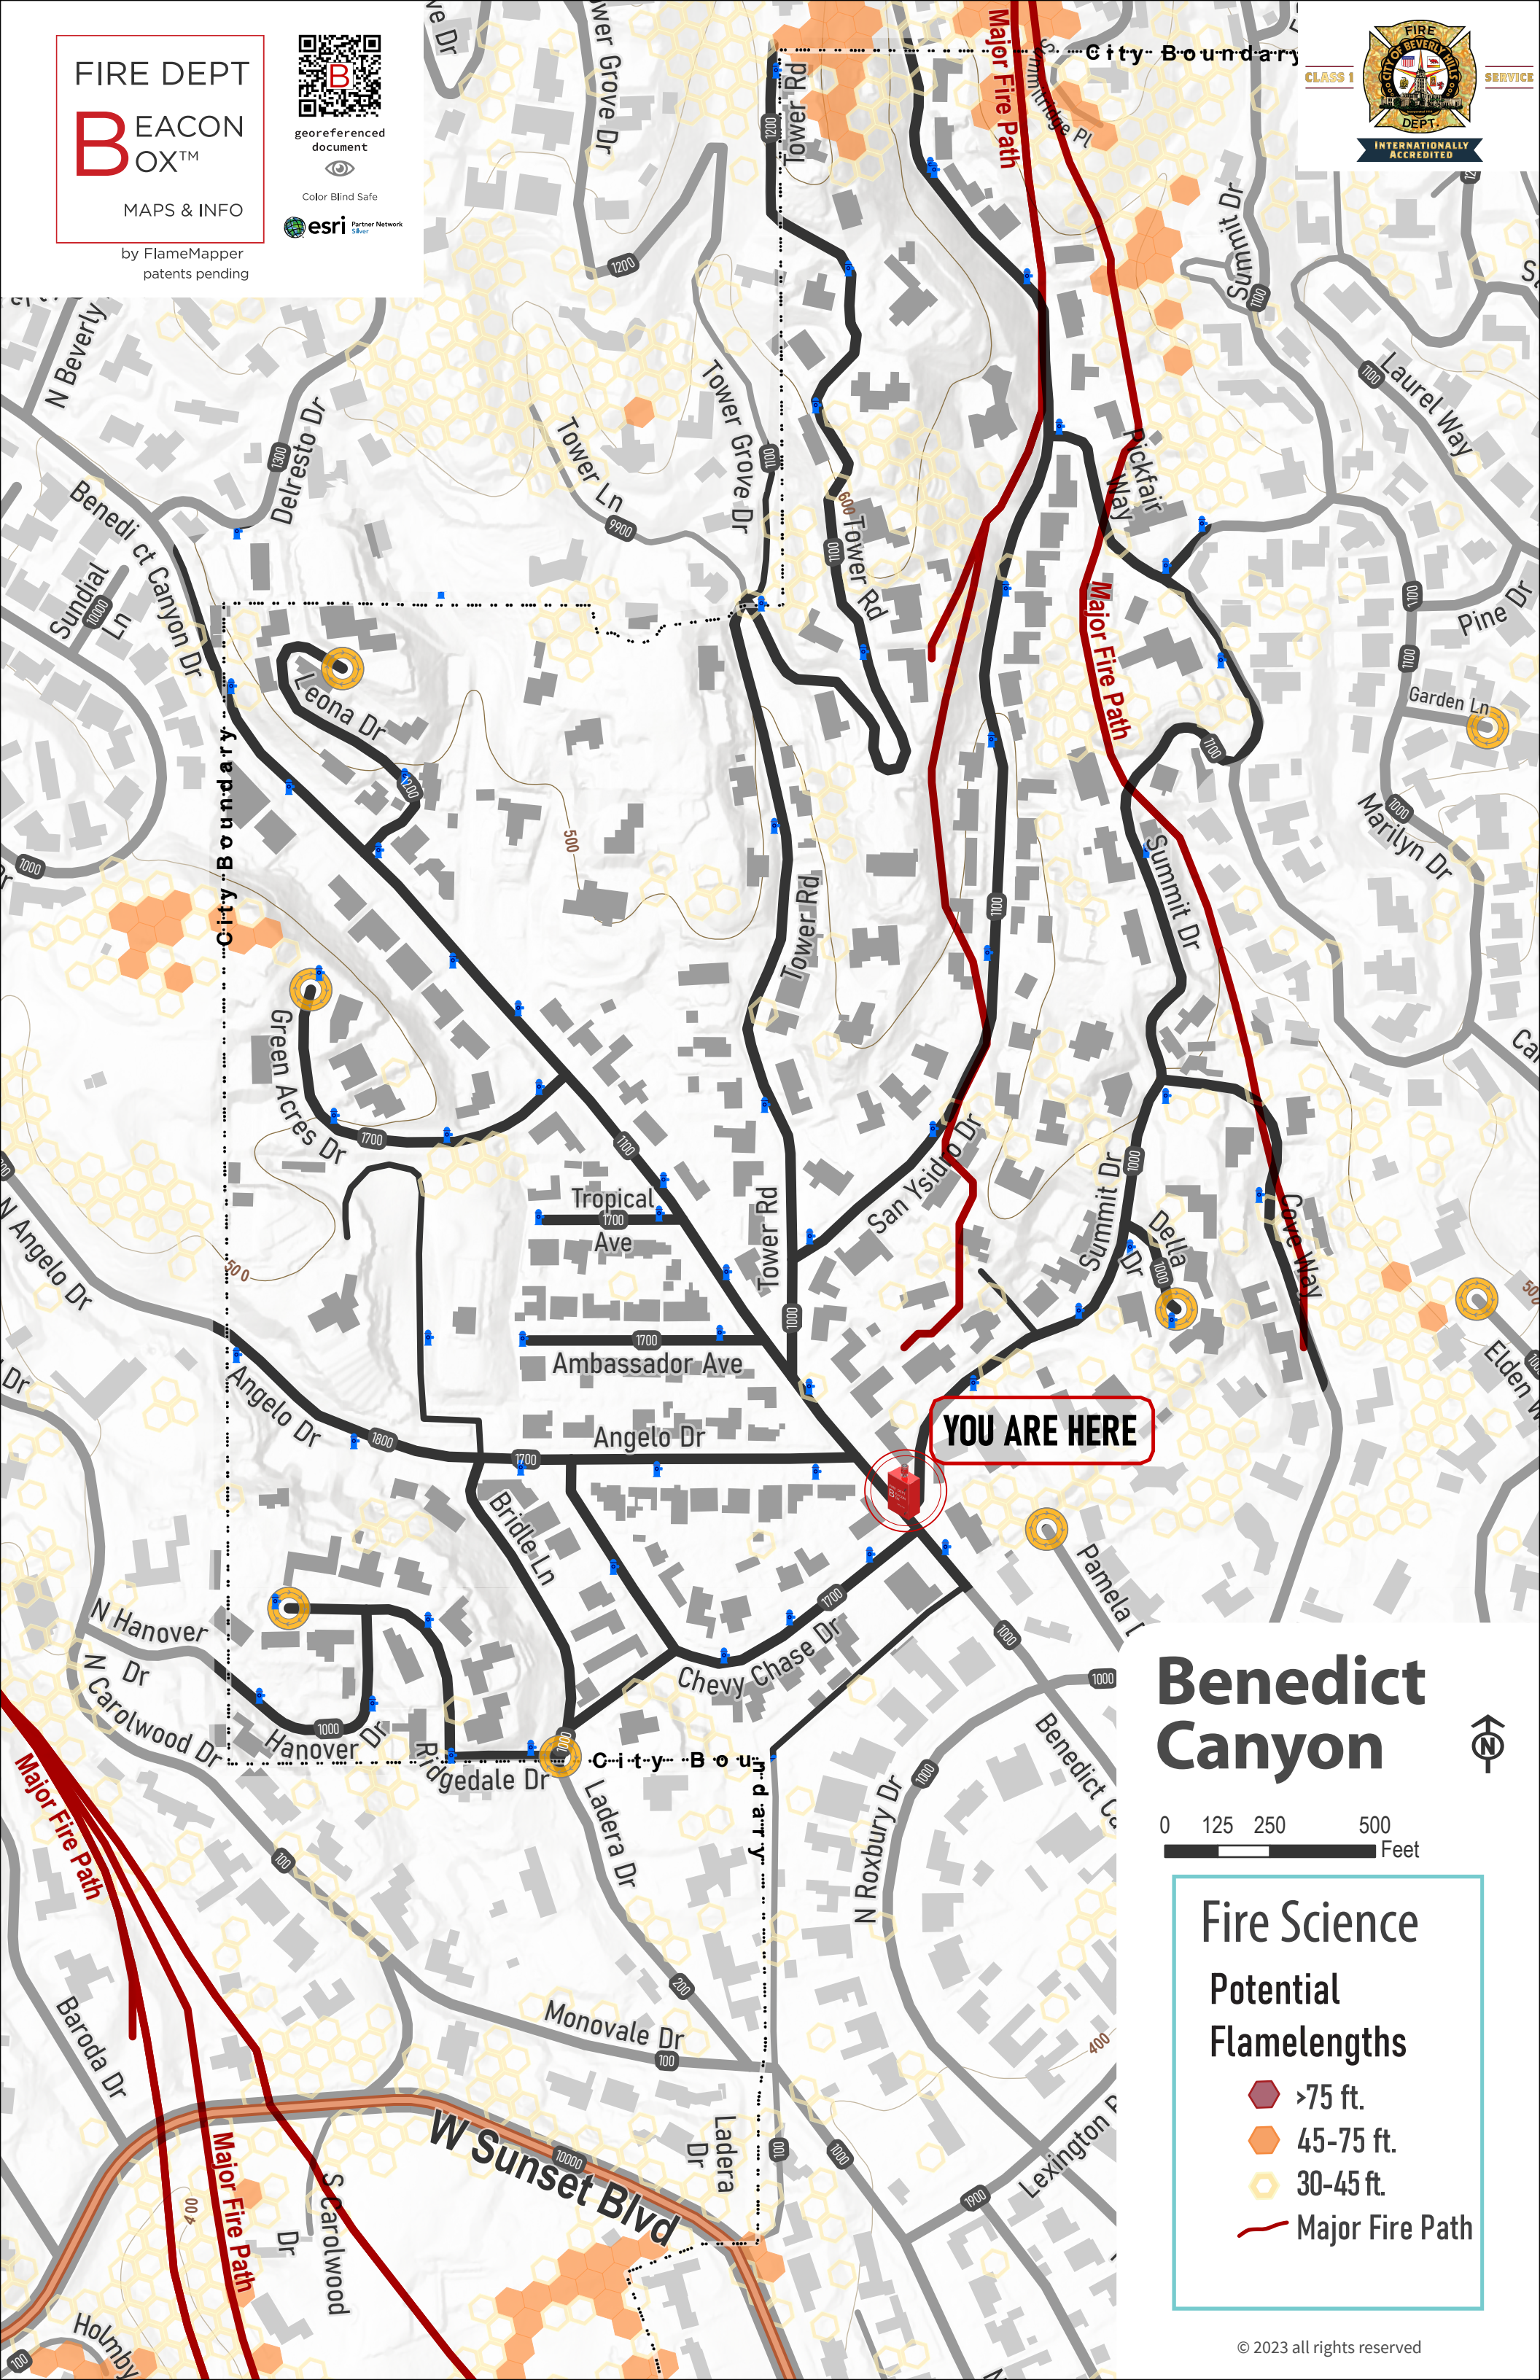

FIRE DEPT  
**BEACON**  
BOX™

MAPS & INFO

by FlameMapper  
patents pending

georeferenced document

Color Blind Safe

# Benedict Canyon

0 125 250 500 Feet

## Fire Science Potential Flamelengths

- >75 ft.
- 45-75 ft.
- 30-45 ft.
- Major Fire Path