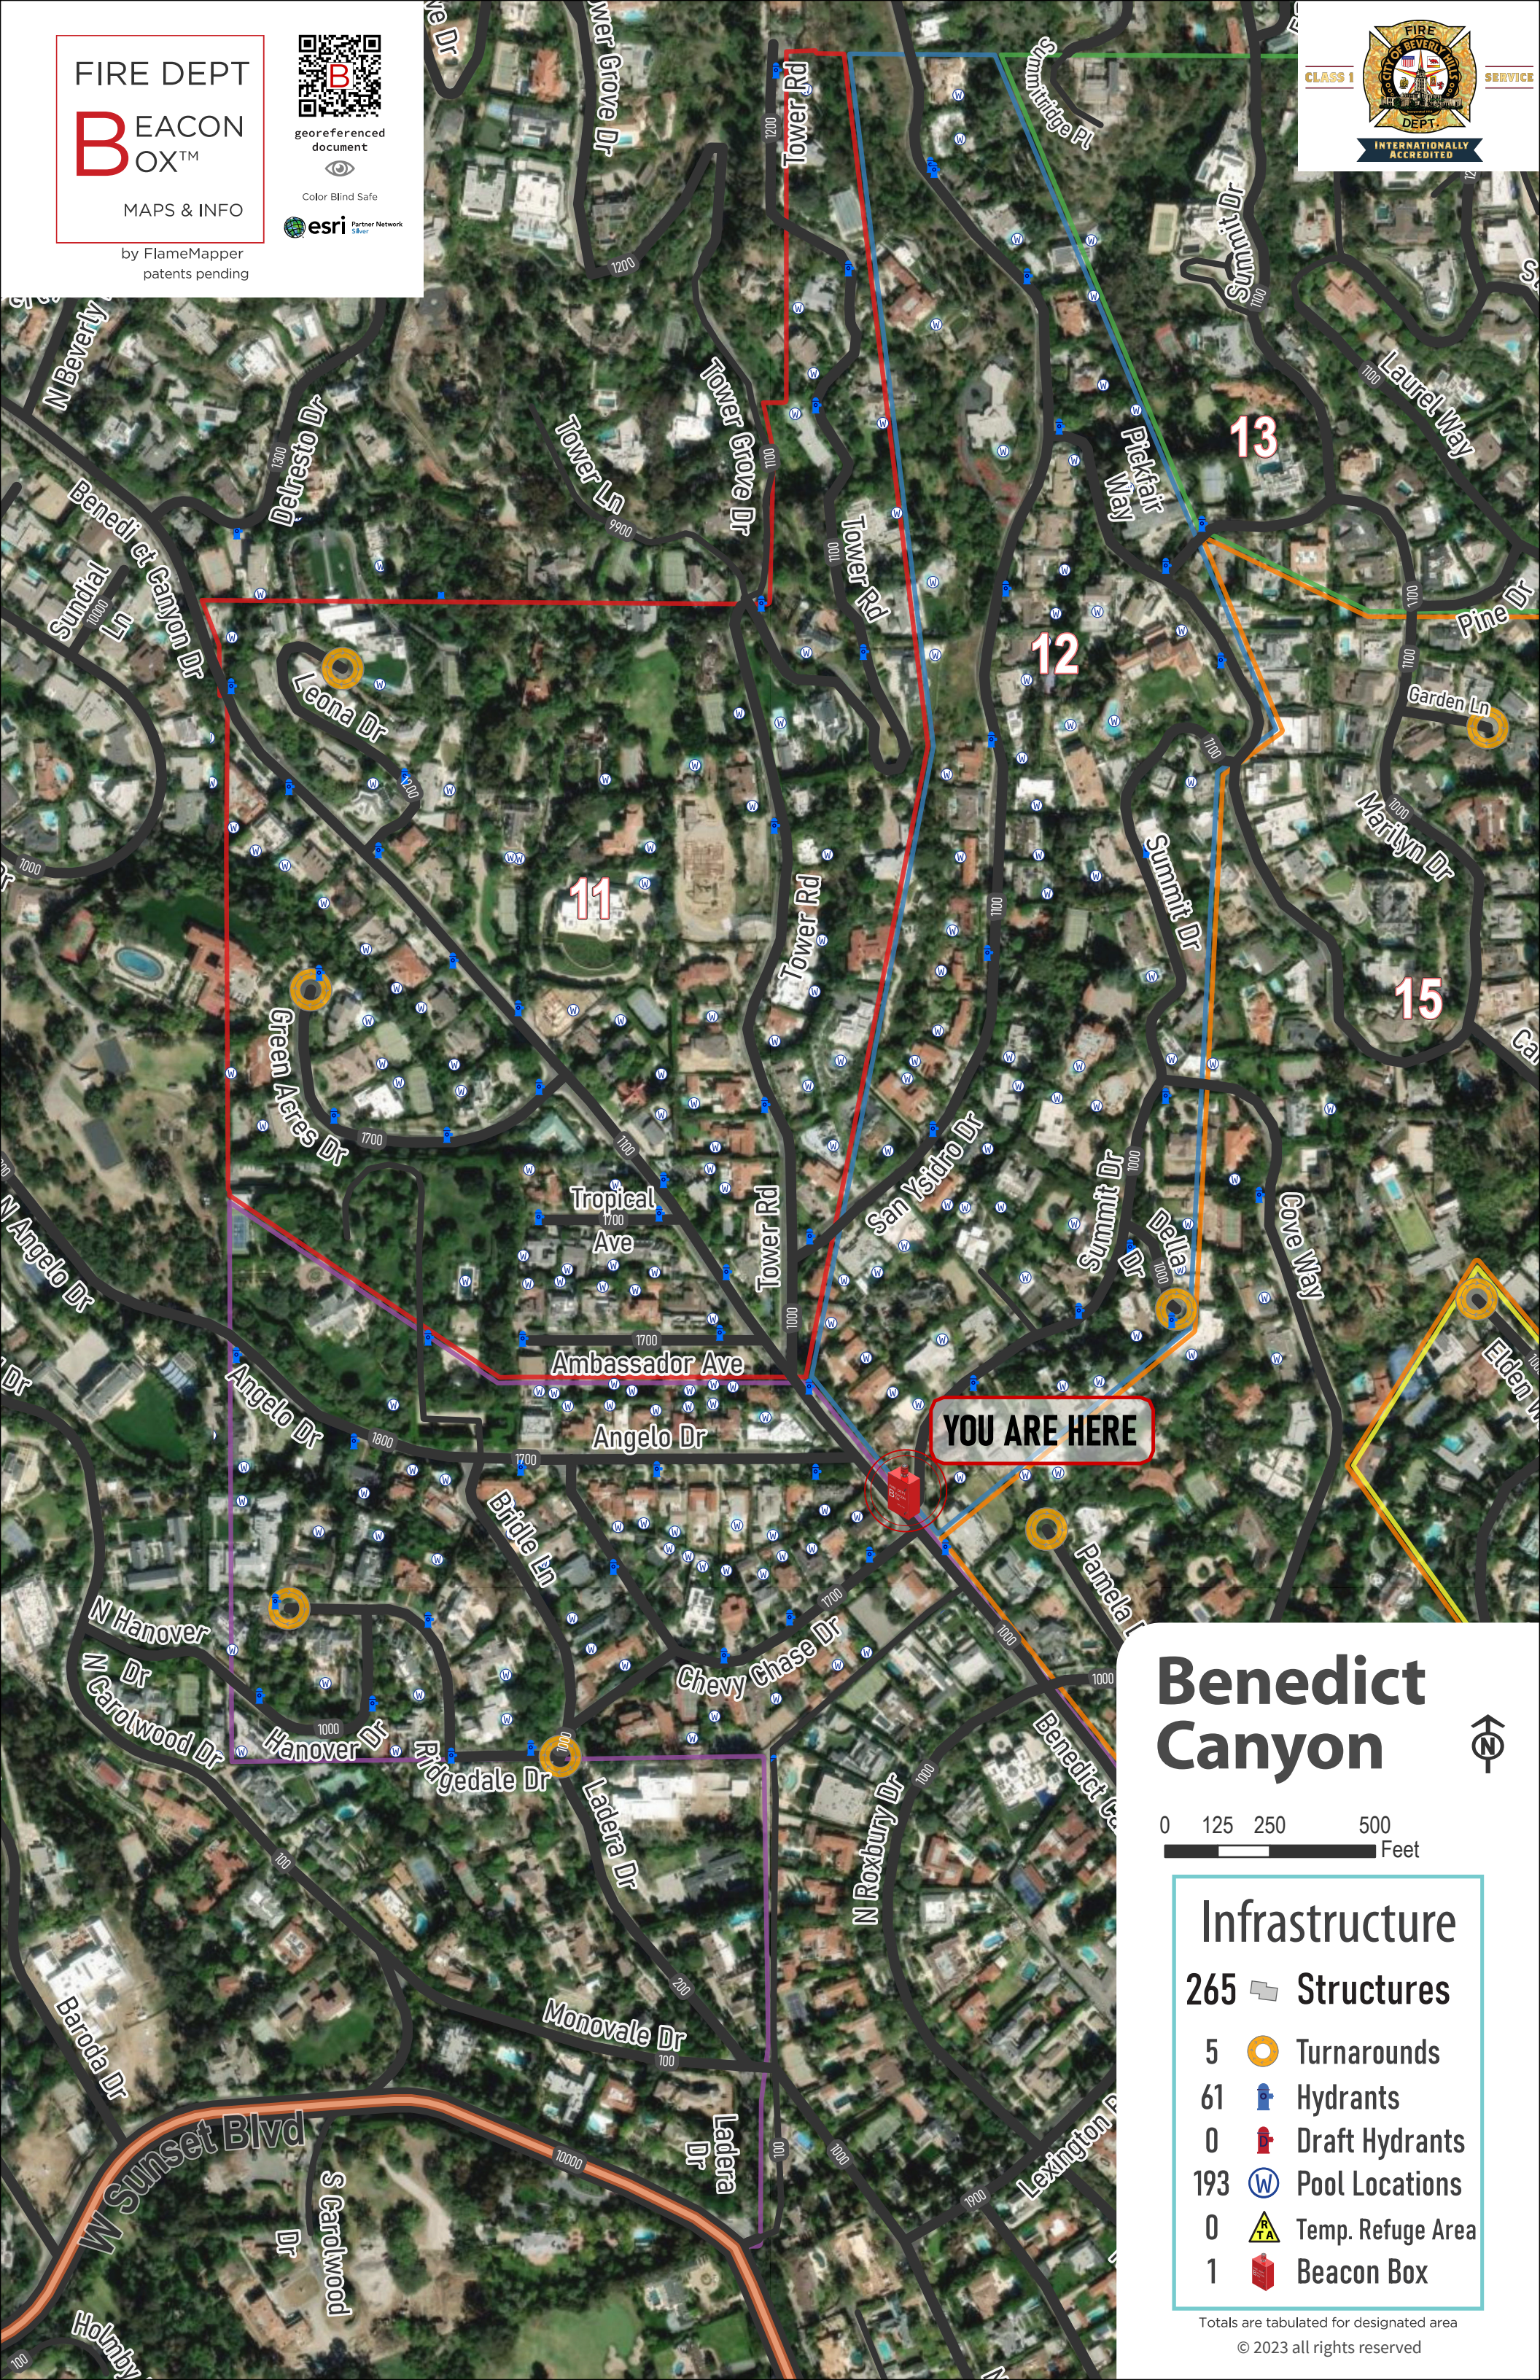

FIRE DEPT  
**BEACON**  
**BOX™**

MAPS & INFO

by FlameMapper  
 patents pending

georeferenced document

Color Blind Safe

**YOU ARE HERE**

# Benedict Canyon

0 125 250 500 Feet