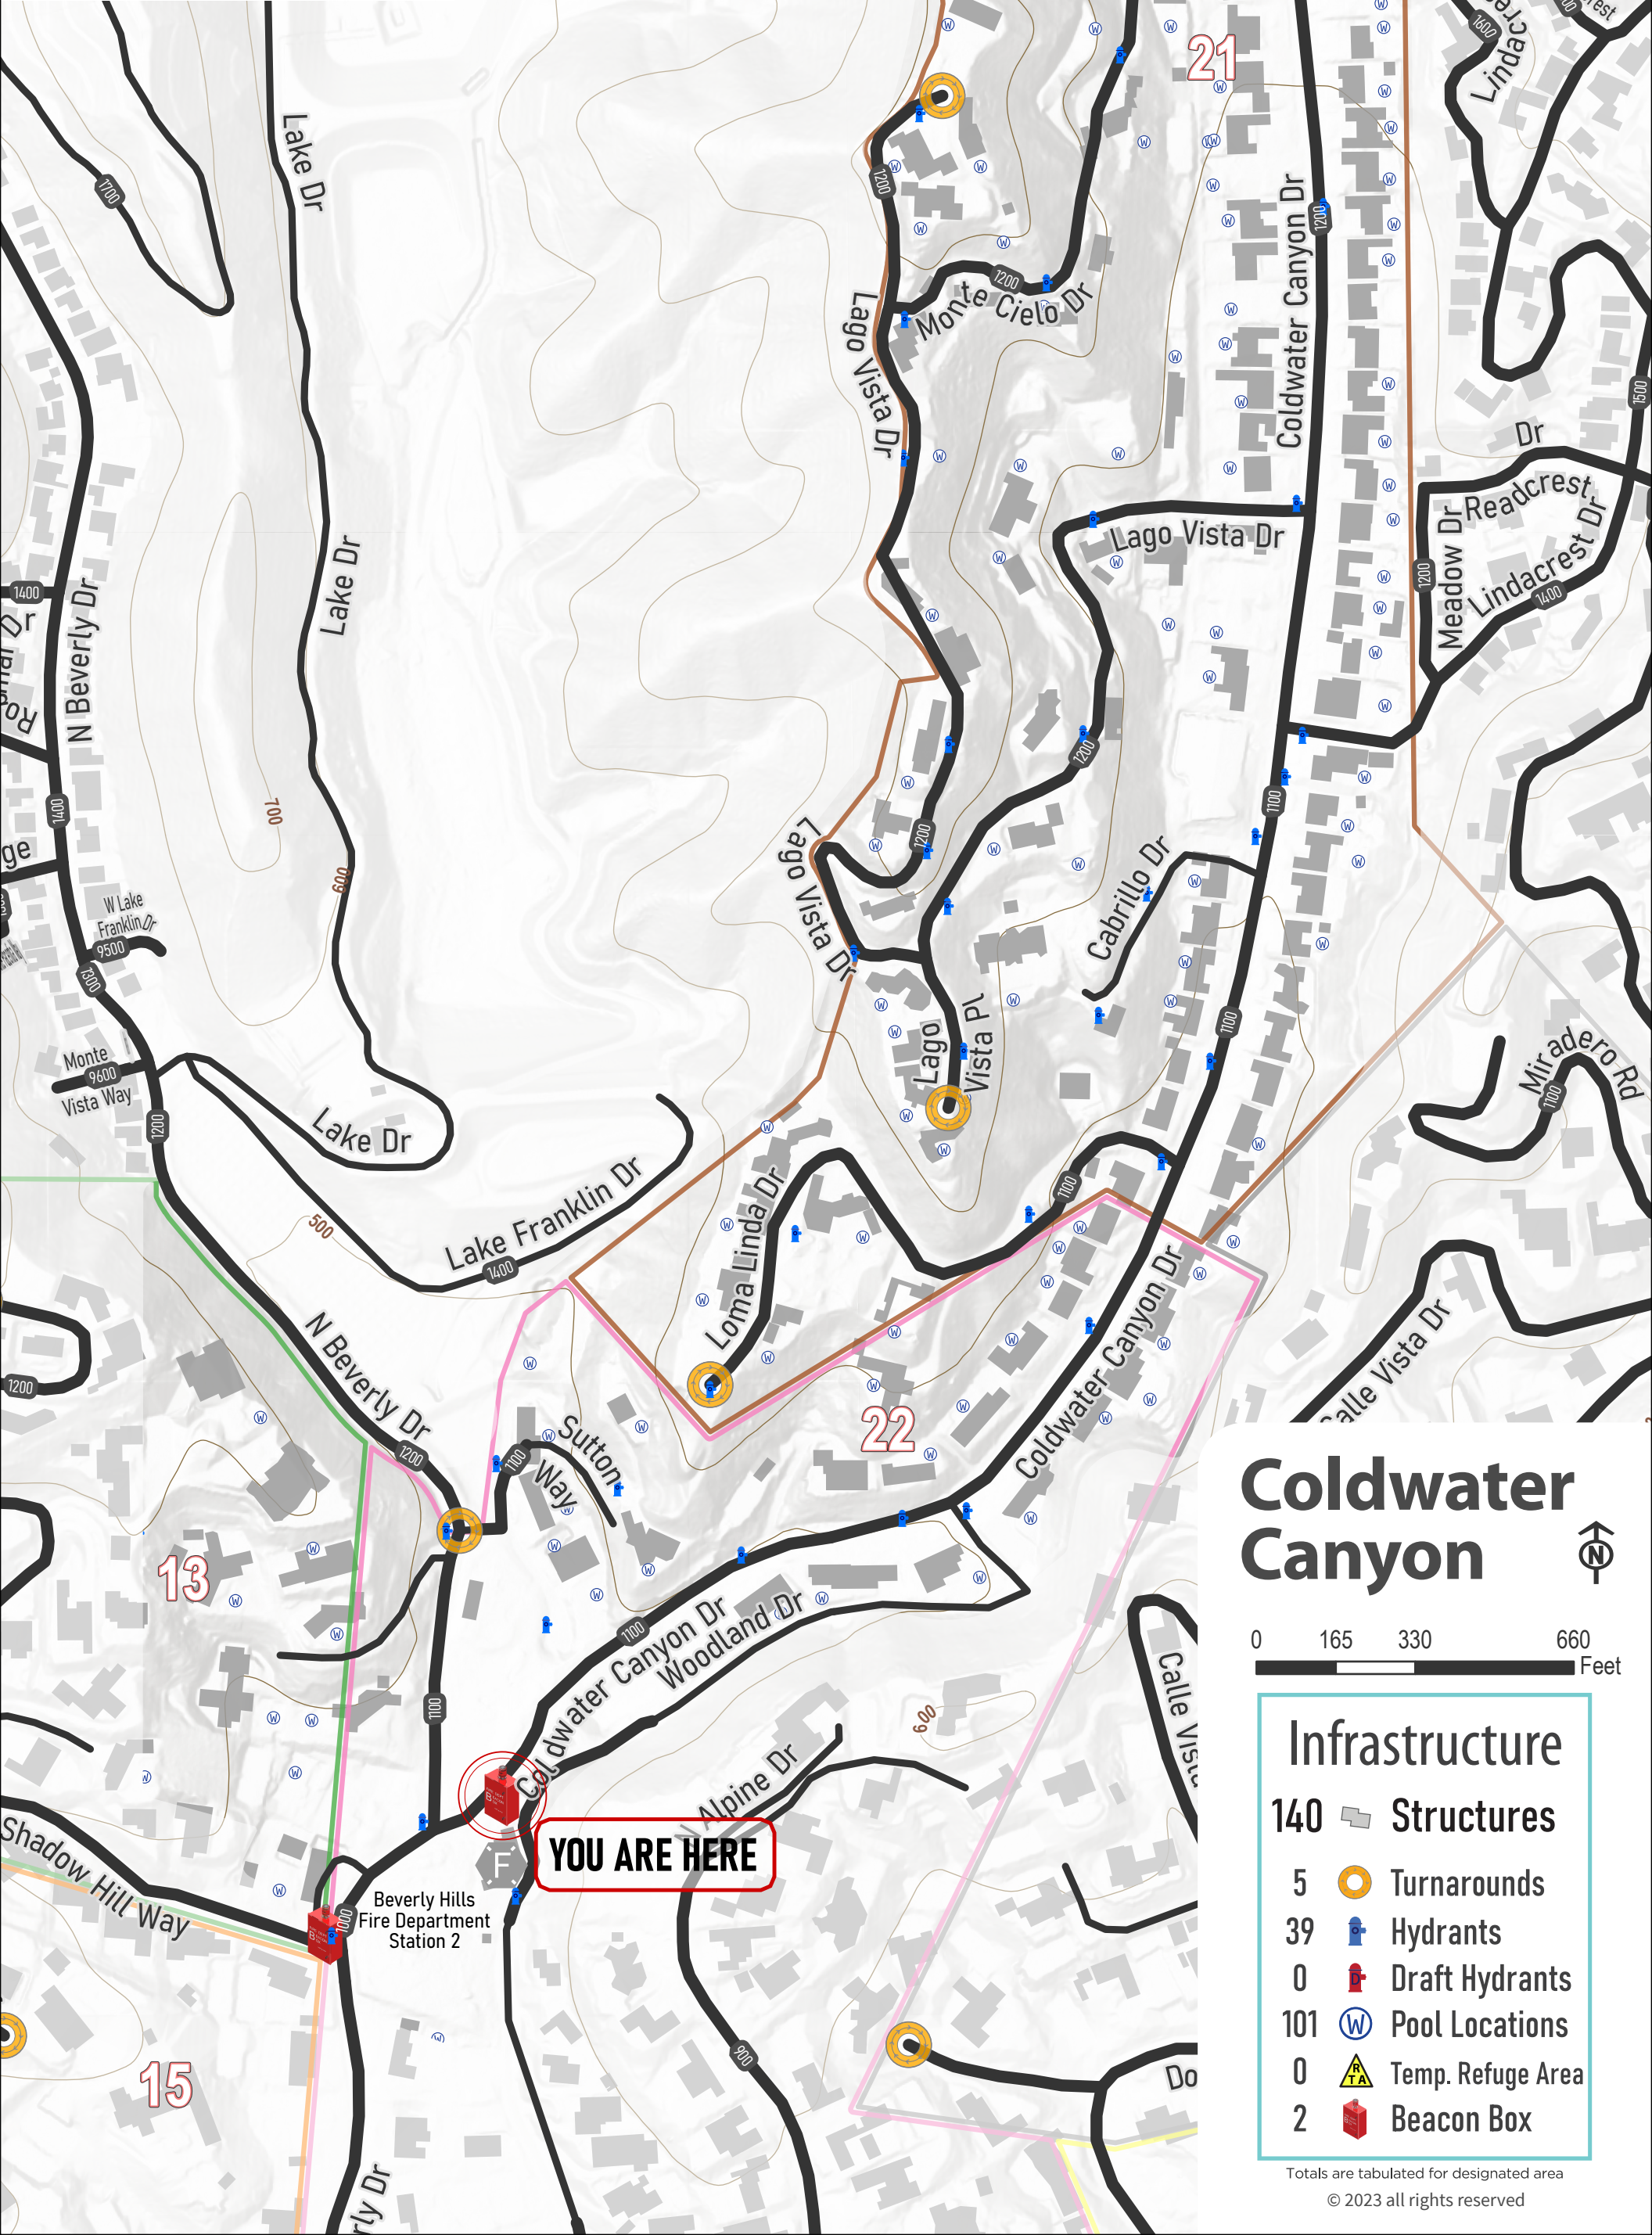

FIRE DEPT  
**B**EACON  
**O**X™

MAPS & INFO

by FlameMapper  
patents pending

georeferenced document

Color Blind Safe

# Coldwater Canyon

Infrastructure	
140	Structures
5	Turnarounds
39	Hydrants
0	Draft Hydrants
101	Pool Locations
0	Temp. Refuge Area
2	Beacon Box

Totals are tabulated for designated area

© 2023 all rights reserved