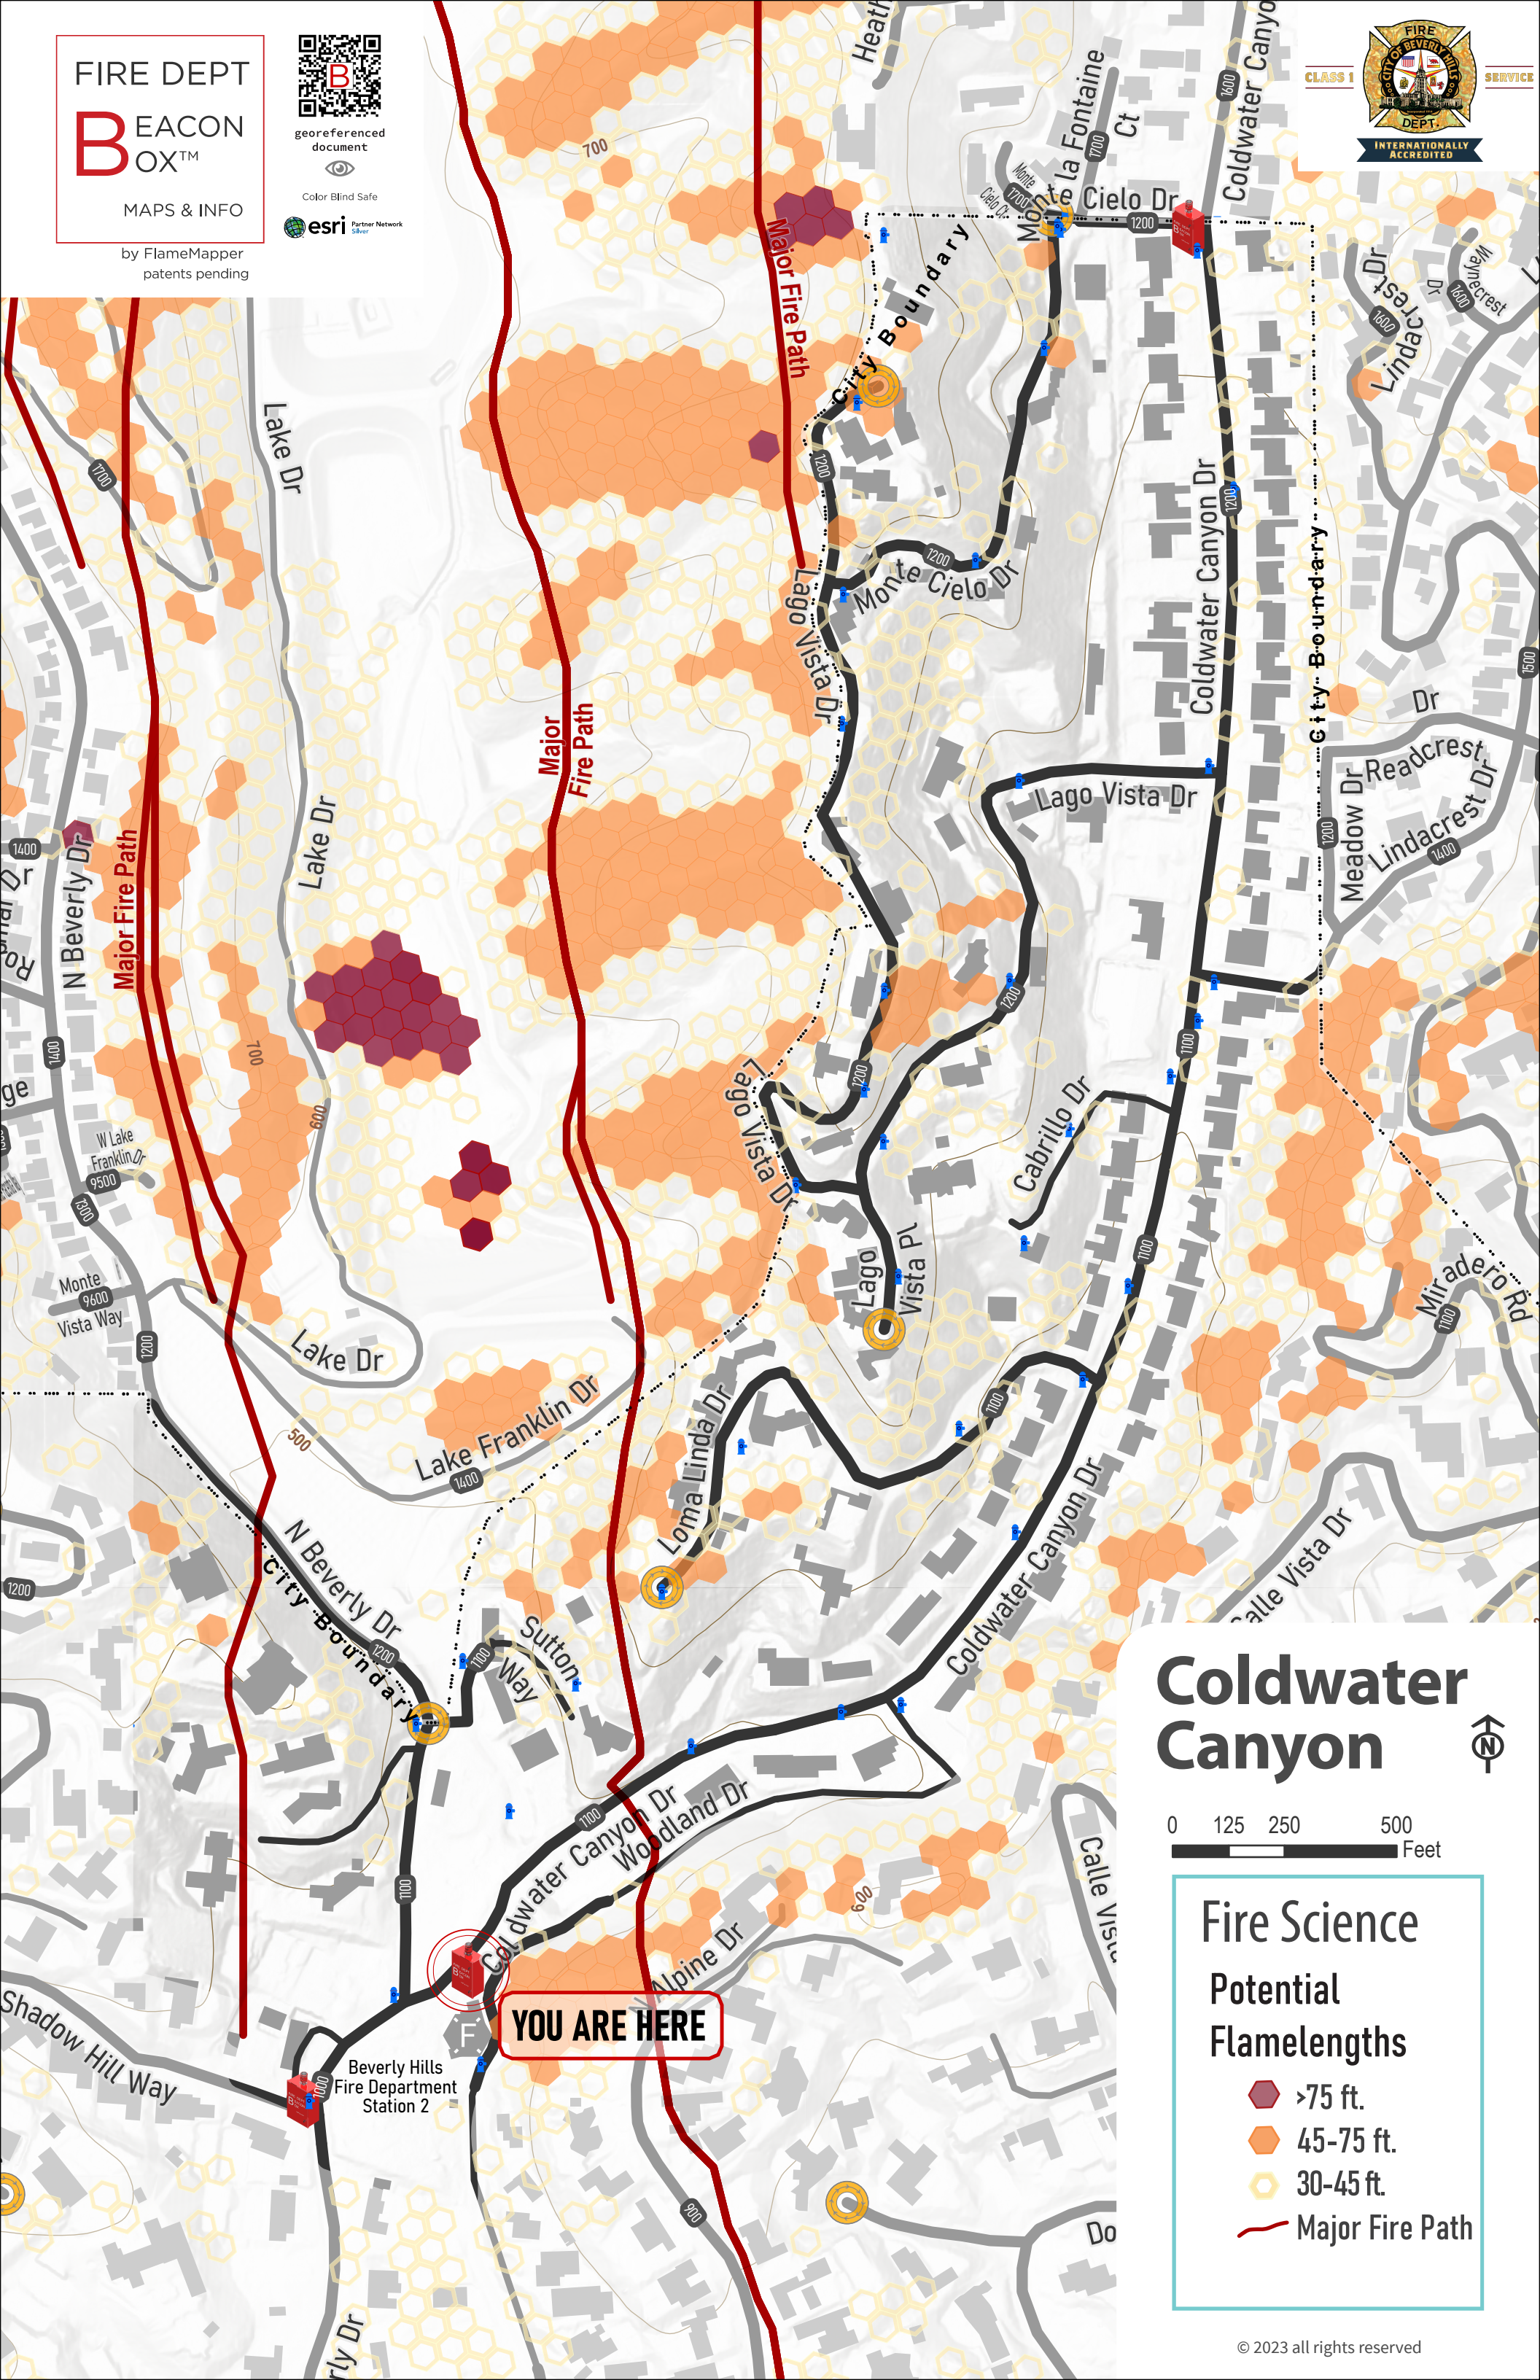

FIRE DEPT
BEACON
BOX™

MAPS & INFO

by FlameMapper
patents pending

Coldwater Canyon

0 125 250 500 Feet

Fire Science Potential Flamelengths

- >75 ft.
- 45-75 ft.
- 30-45 ft.
- Major Fire Path