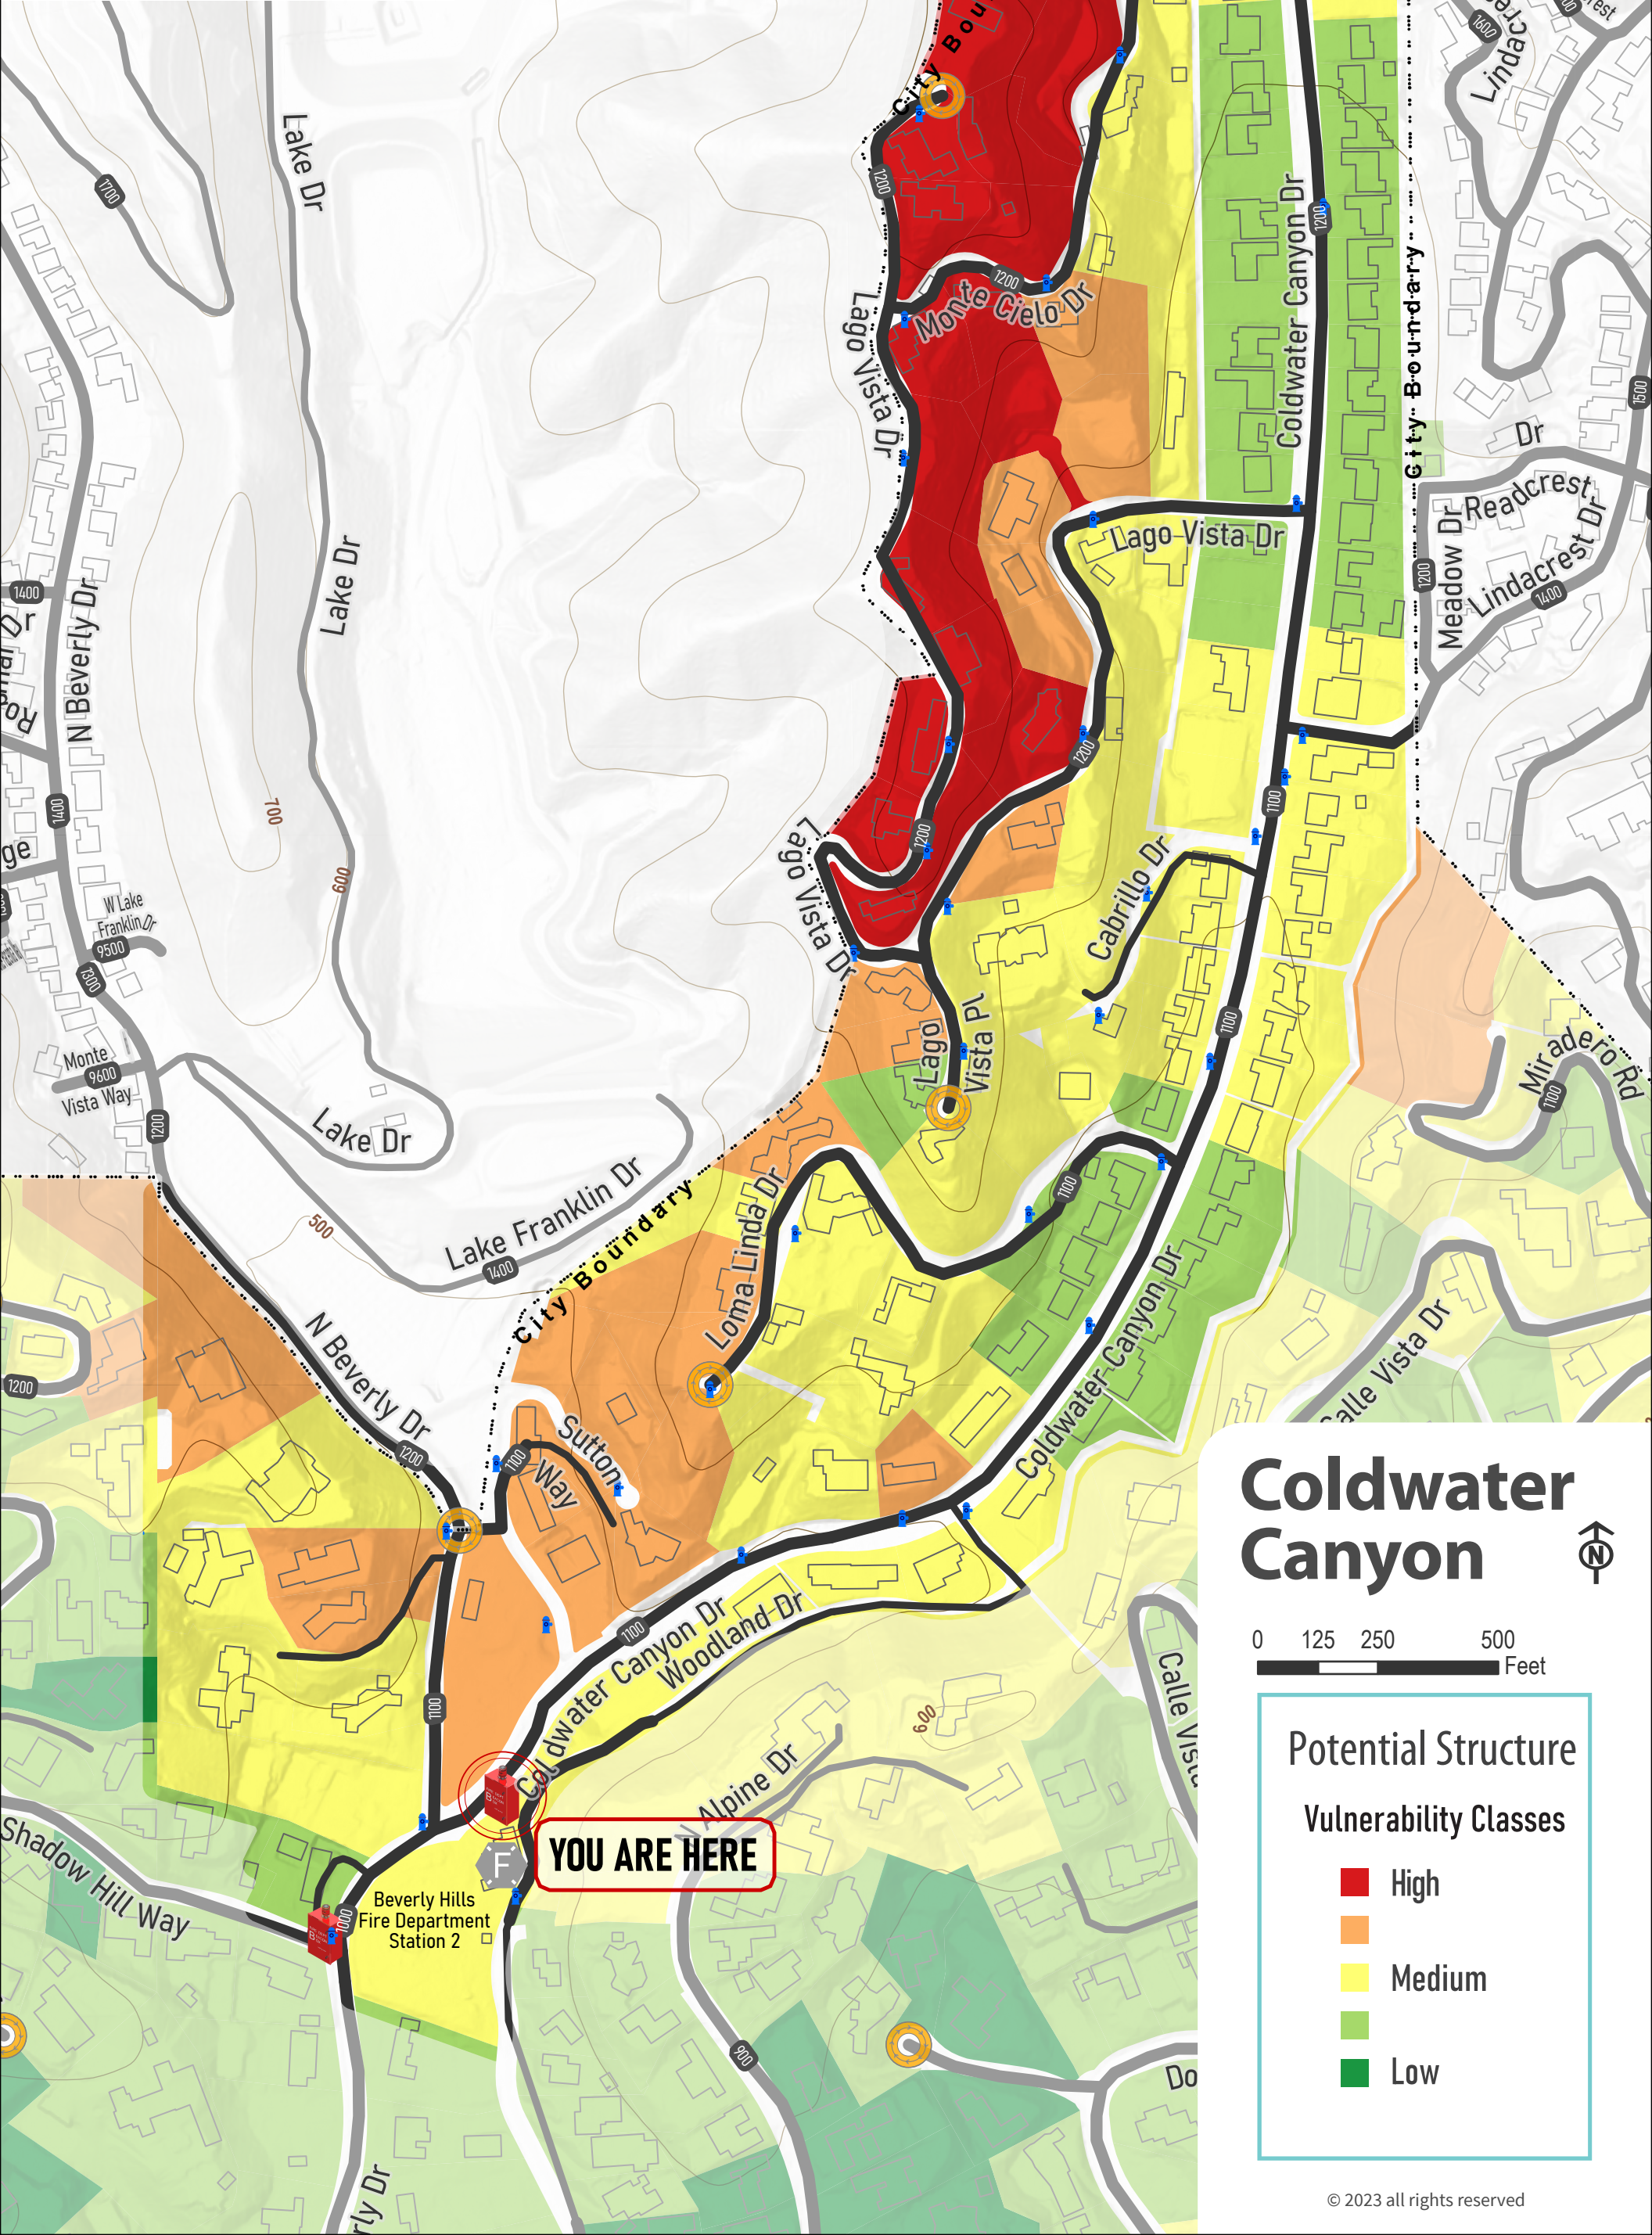

FIRE DEPT
BEACON
BOX™

MAPS & INFO

by FlameMapper
patents pending

Coldwater Canyon

Potential Structure Vulnerability Classes

- High
- Medium
- Low