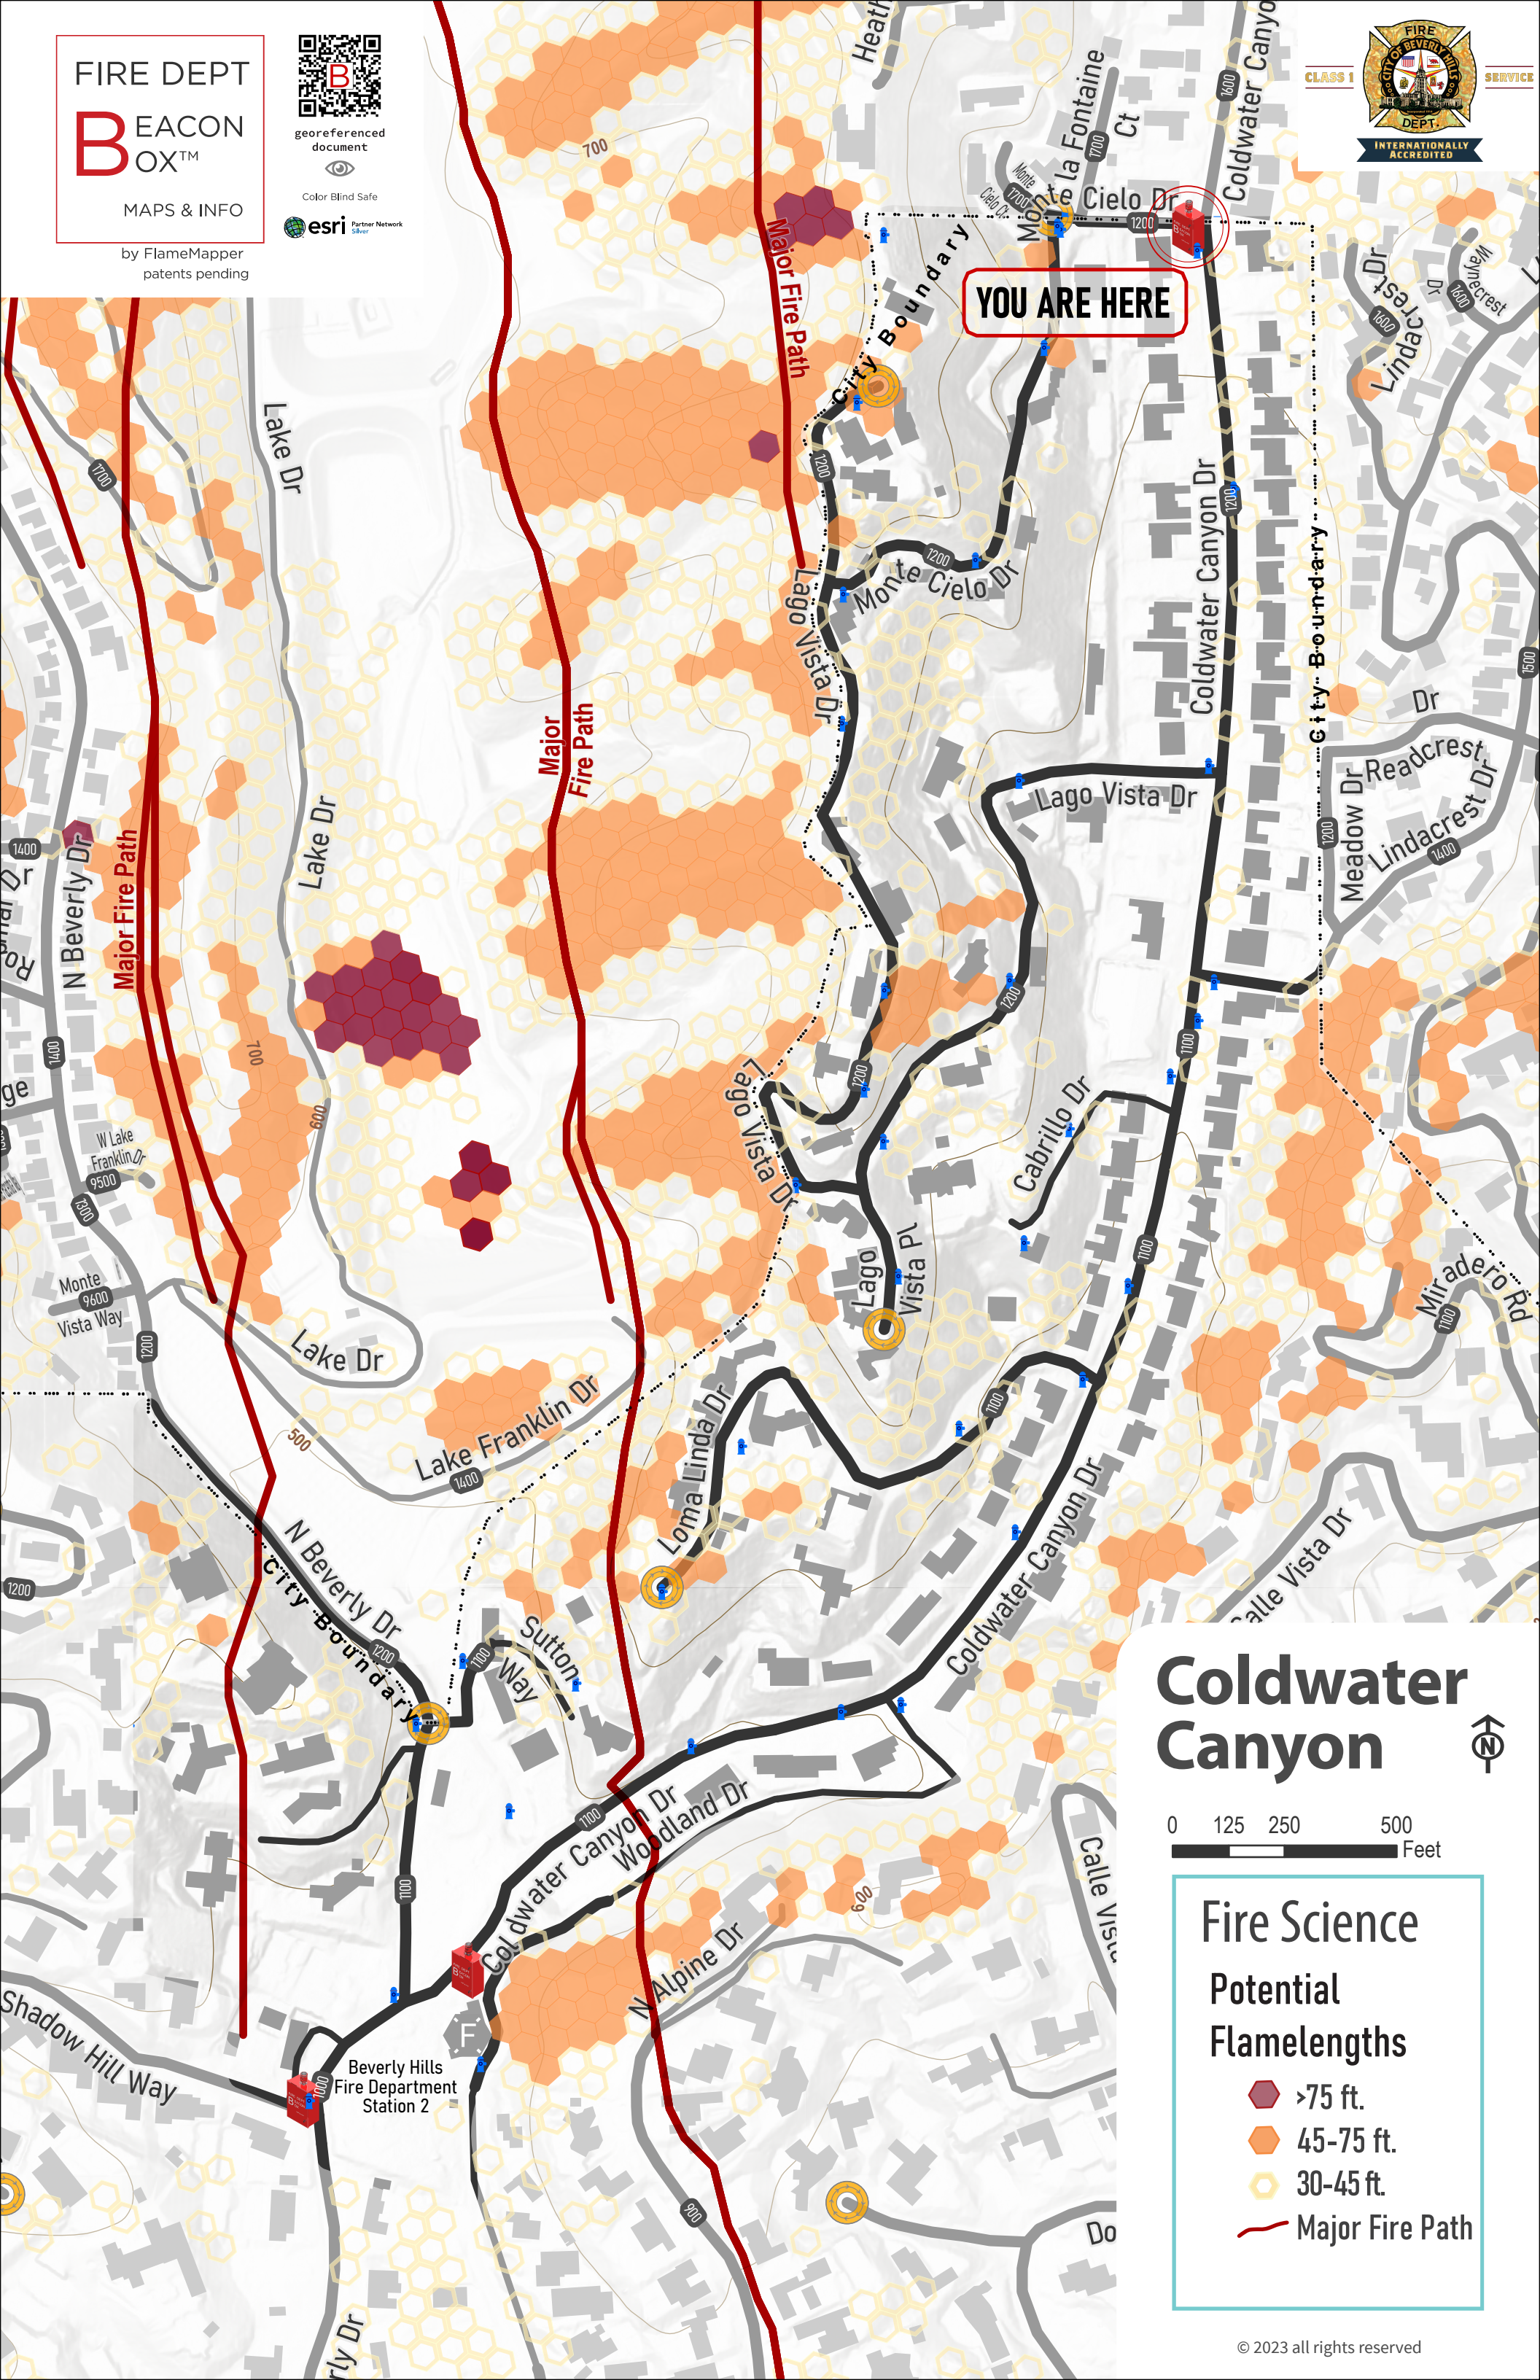

FIRE DEPT  
**BEACON**  
BOX™

MAPS & INFO

by FlameMapper  
patents pending

**YOU ARE HERE**

# Coldwater Canyon

## Fire Science Potential Flamelengths

- >75 ft.
- 45-75 ft.
- 30-45 ft.
- Major Fire Path