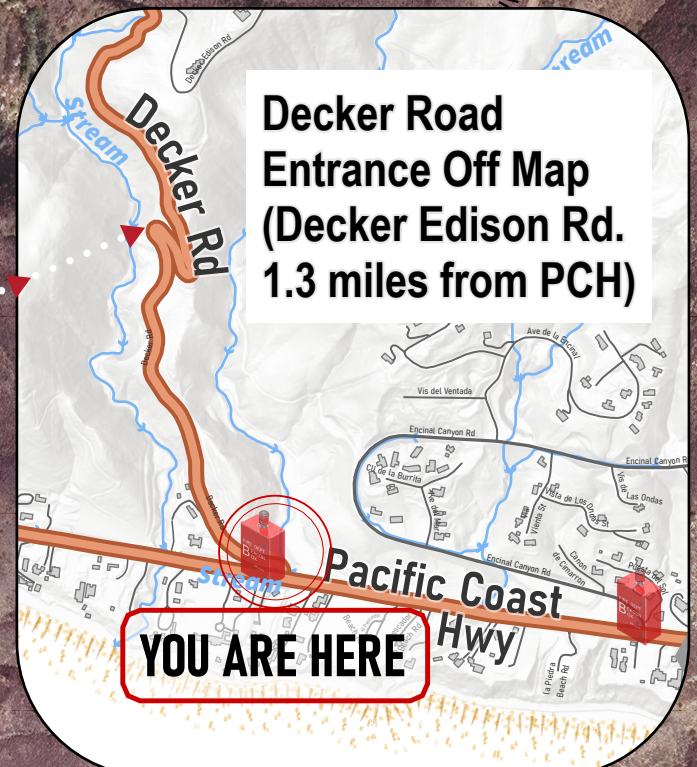

MAPS & INFO

by FlameMapper
patents pending

Decker Canyon

0 250 500 1,000 Feet

image date: 10/2/21

Decker Road
Entrance Off Map
(Decker Edison Rd.
1.3 miles from PCH)

YOU ARE HERE