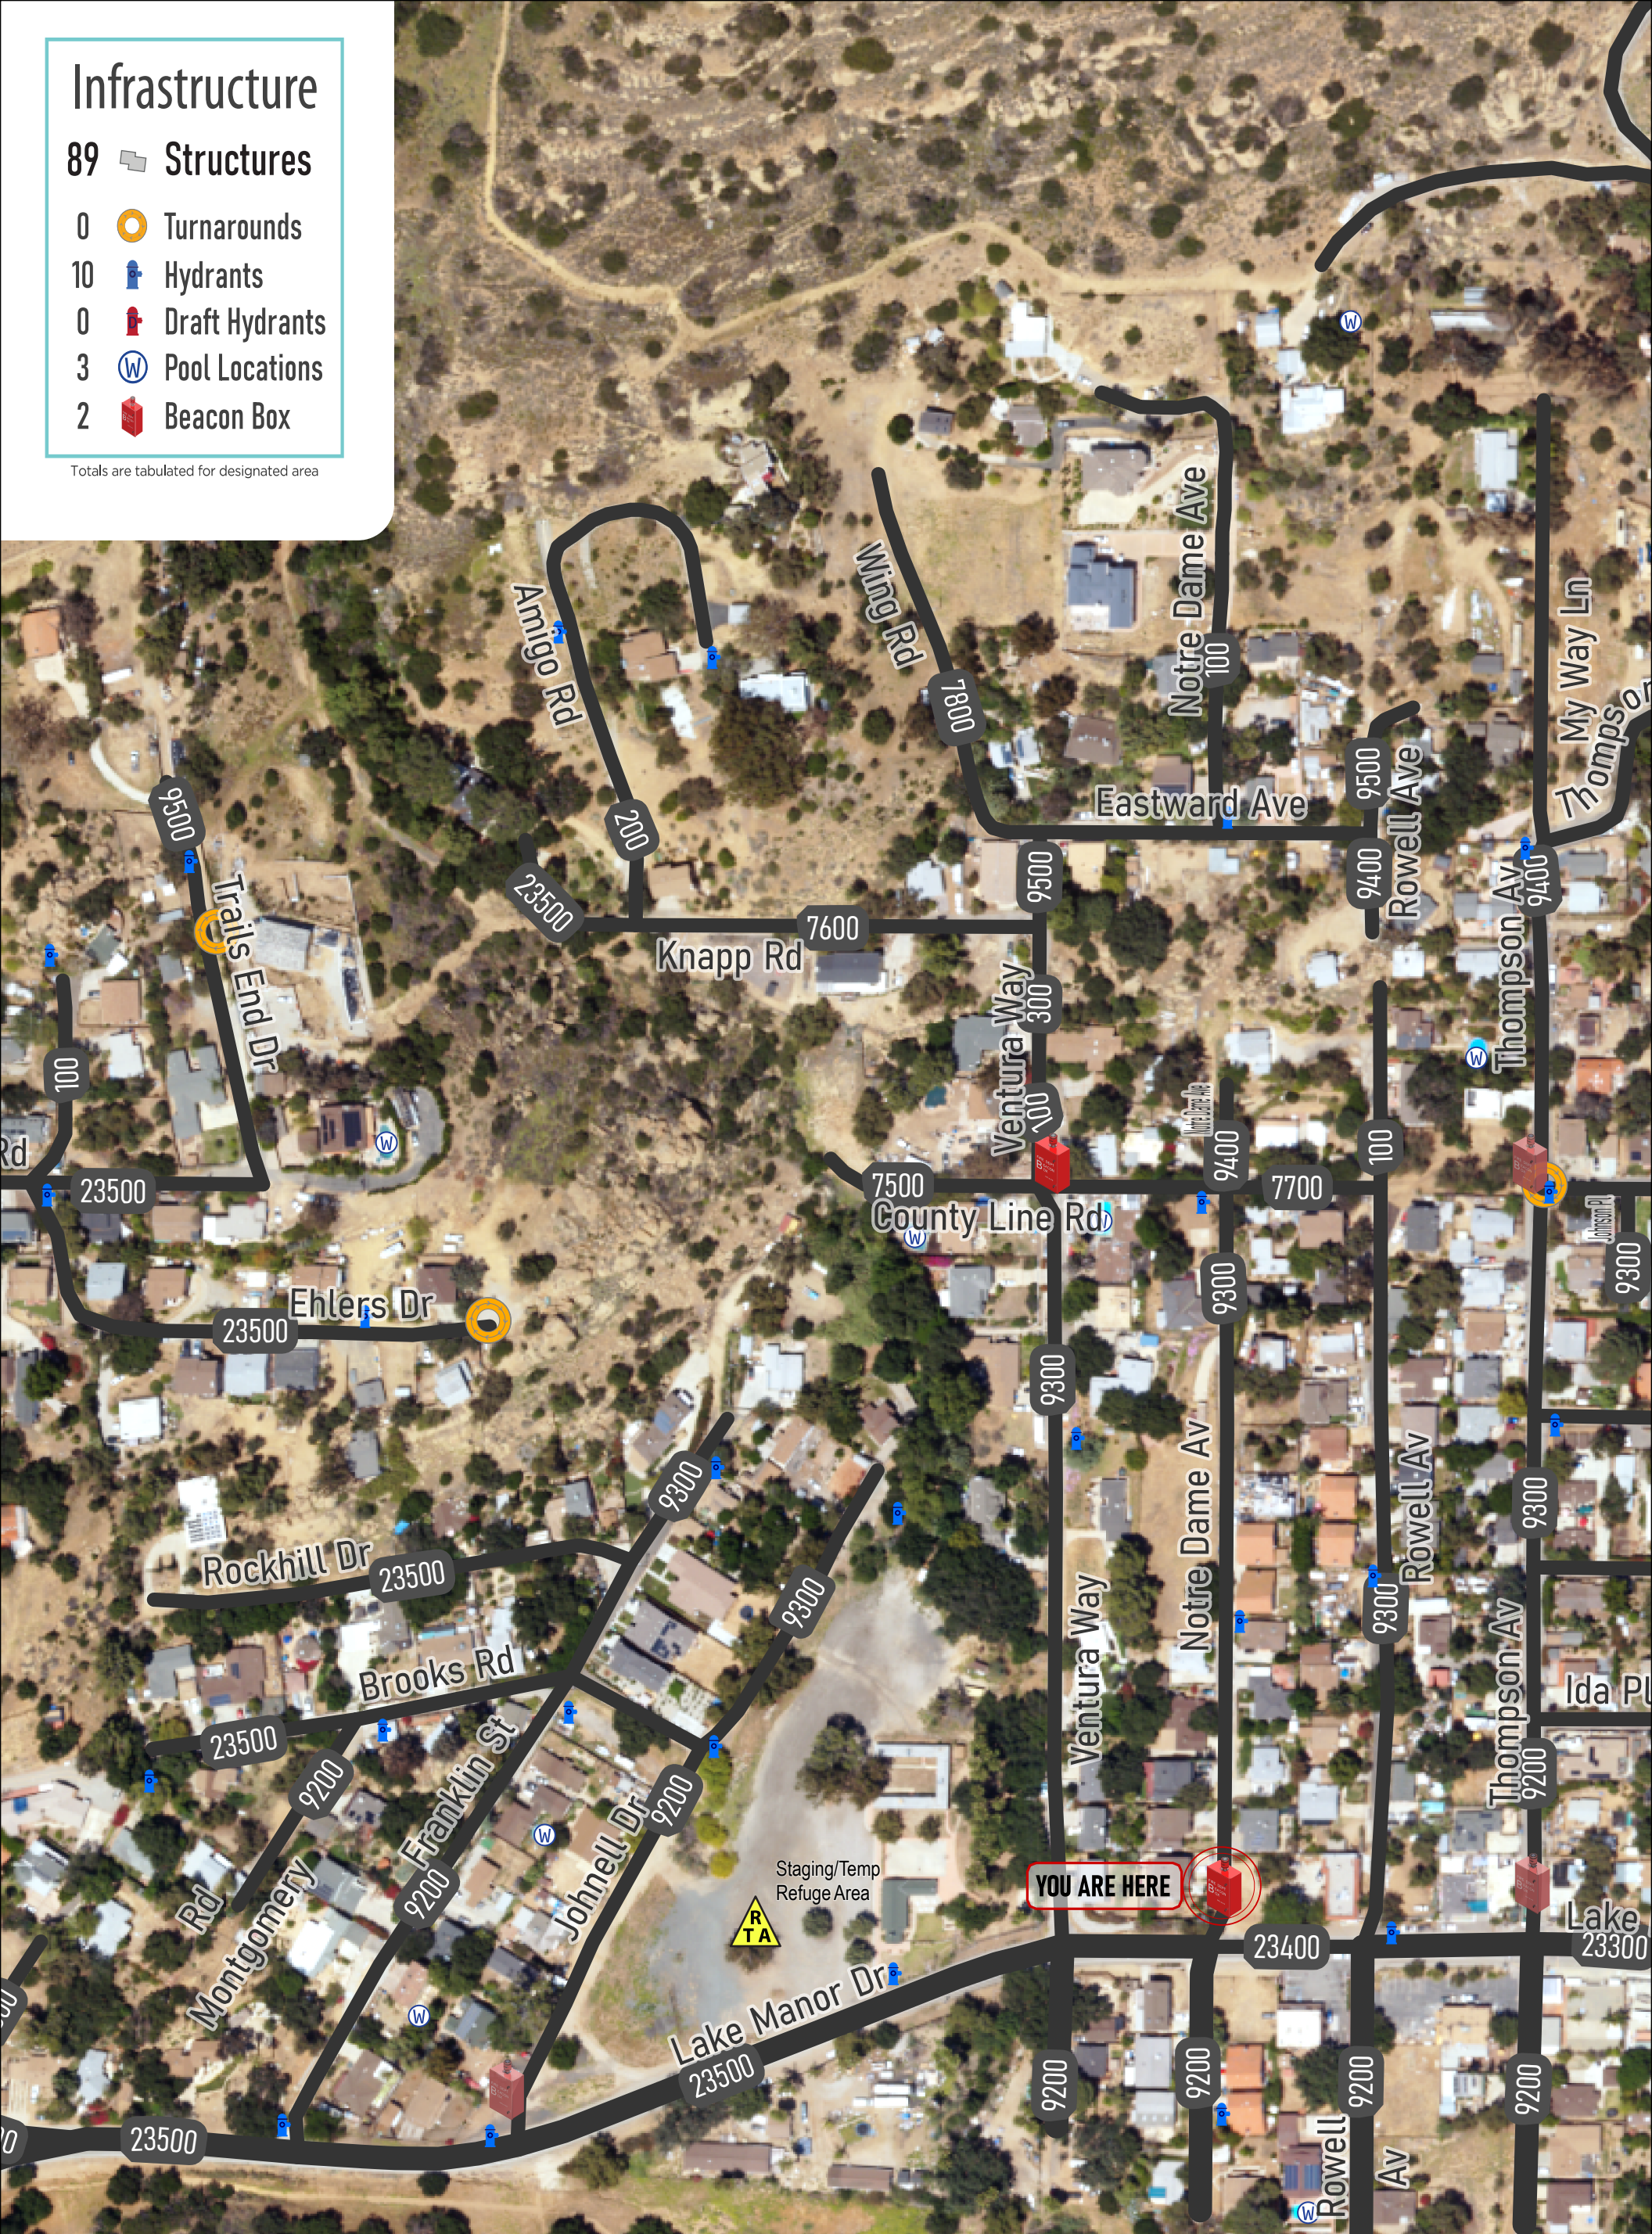

Infrastructure

89 Structures

0 Turnarounds

10 Hydrants

0 Draft Hydrants

3 Pool Locations

2 Beacon Box

Totals are tabulated for designated area

FIRE DEPT

BEACON
OX™

MAPS & INFO

by FlameMapper
patents pending

georeferenced document

Color Blind Safe

Norte Dame (Lower)

0 125 250 500 Feet