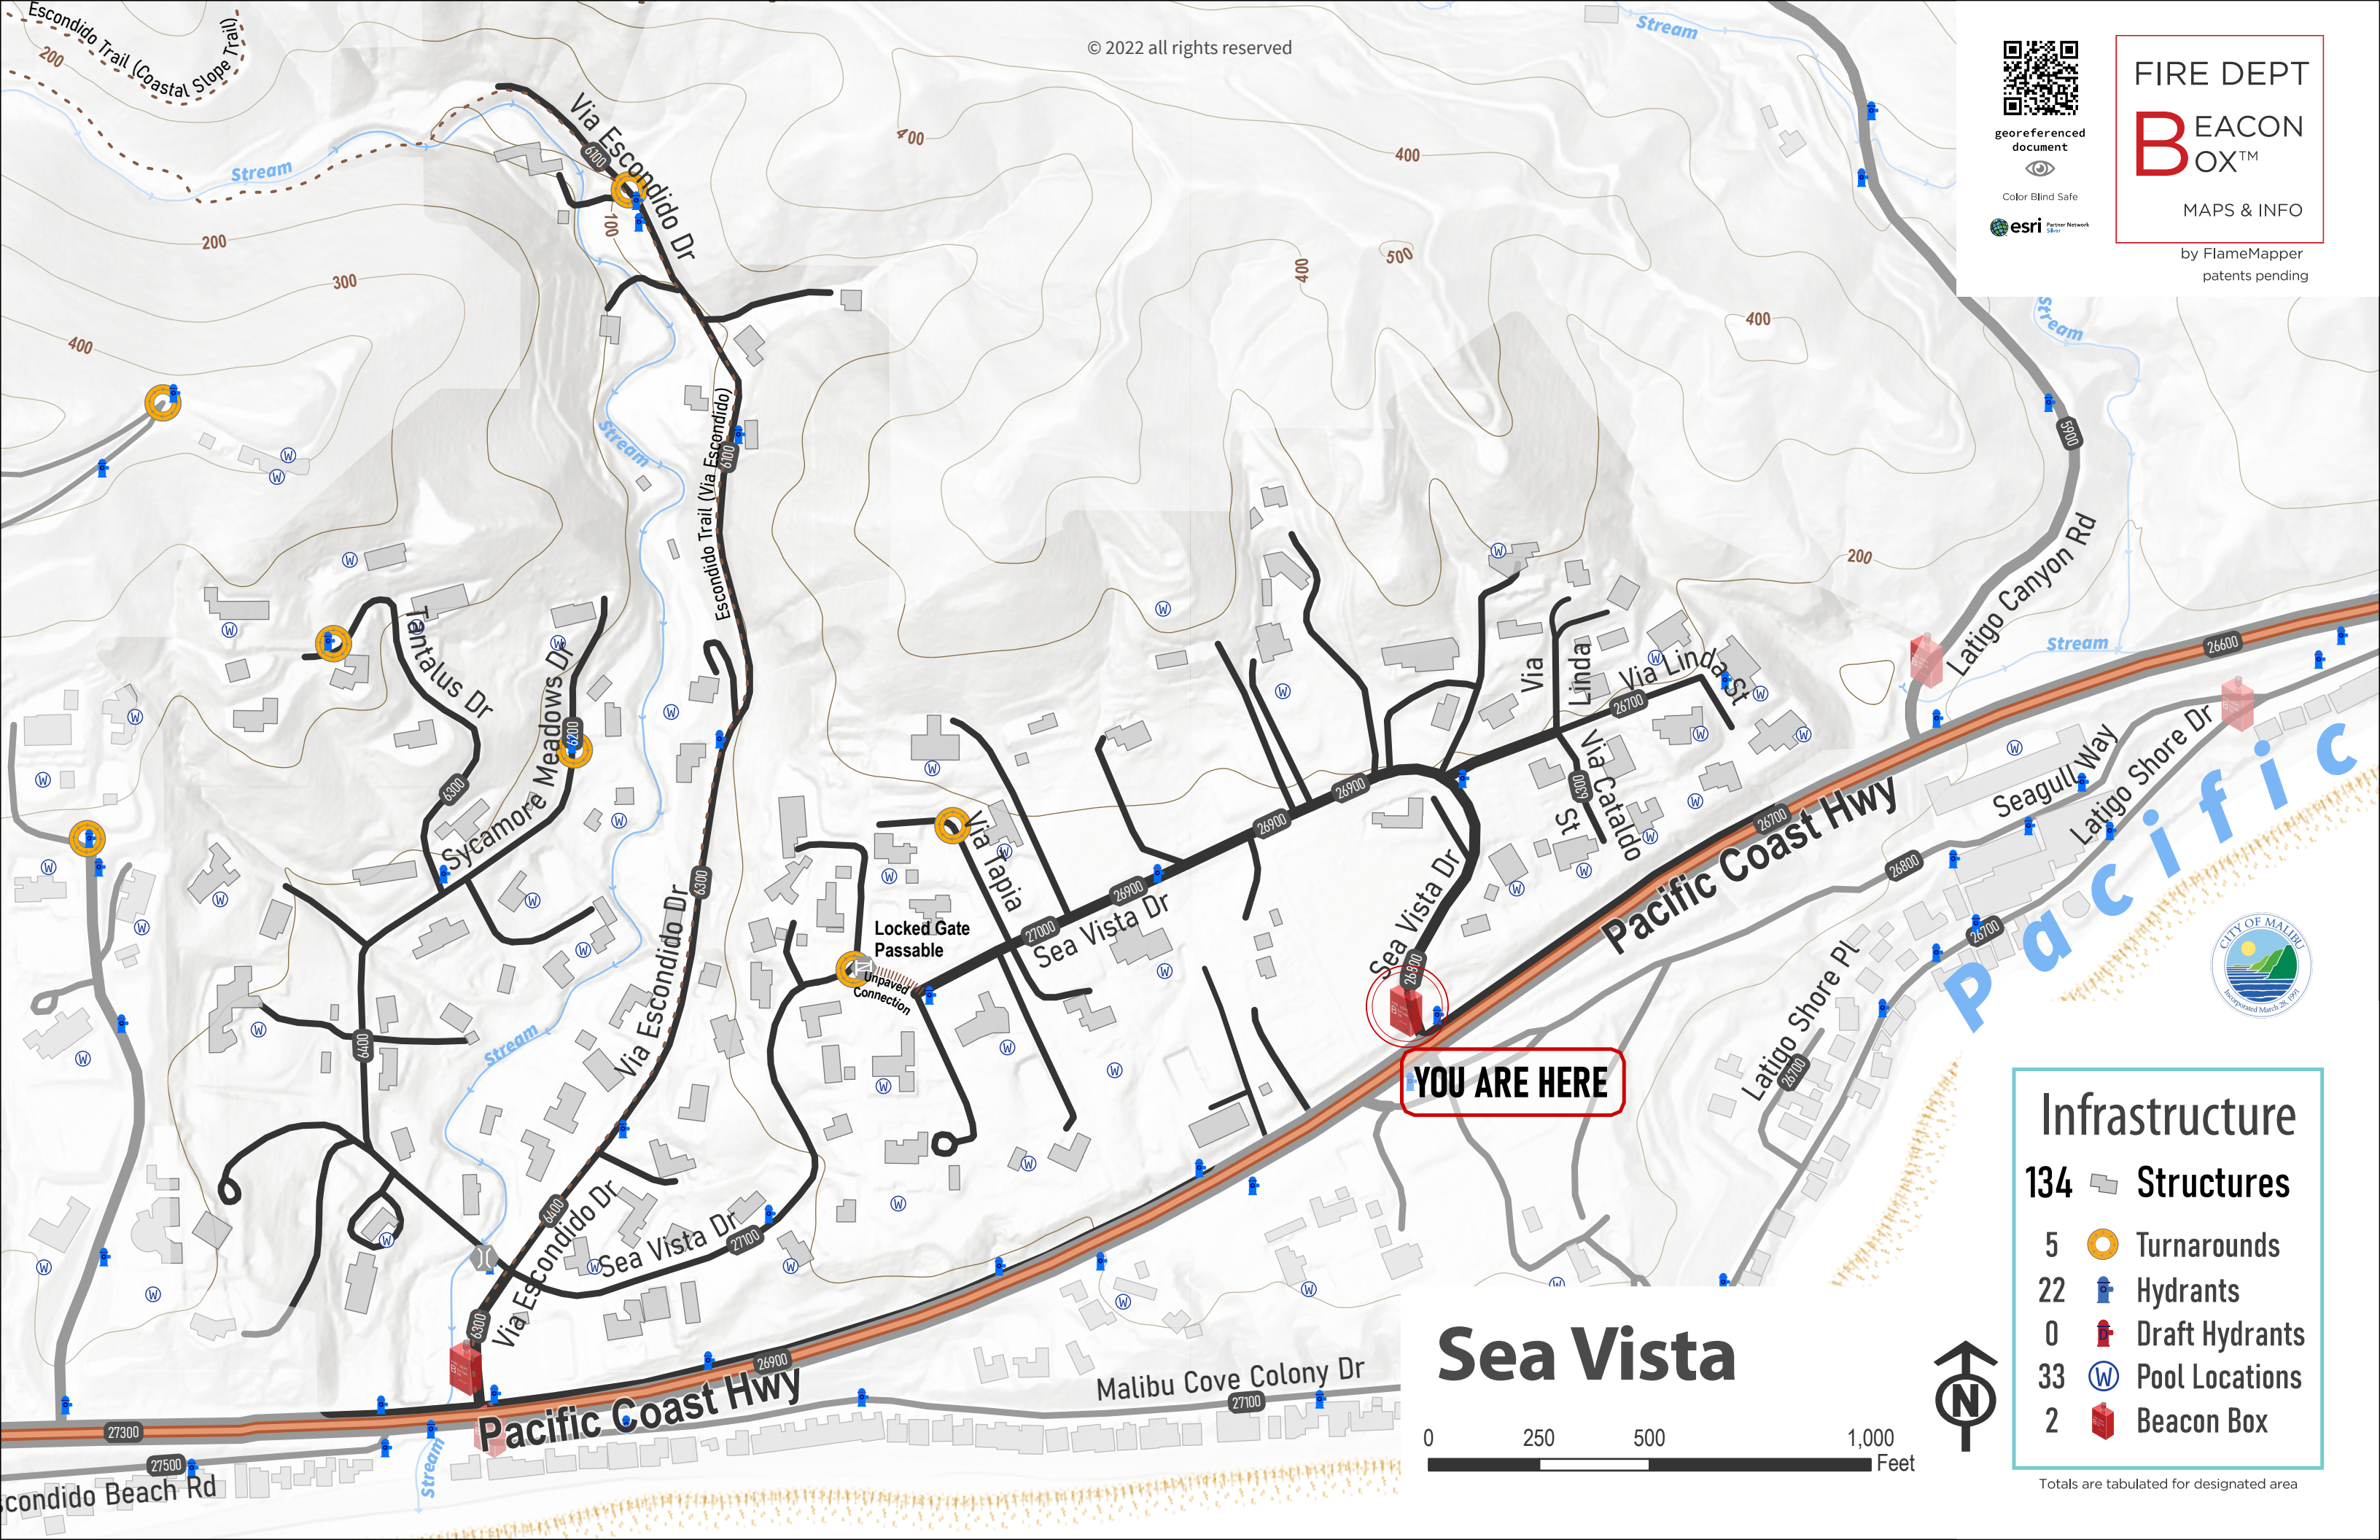

georeferenced document

Color Blind Safe

FIRE DEPT
BEACON
BOX™

MAPS & INFO

by FlameMapper
patents pending

YOU ARE HERE

Infrastructure

134 Structures

5 Turnarounds

22 Hydrants

0 Draft Hydrants

33 Pool Locations

2 Beacon Box

Sea Vista

Totals are tabulated for designated area