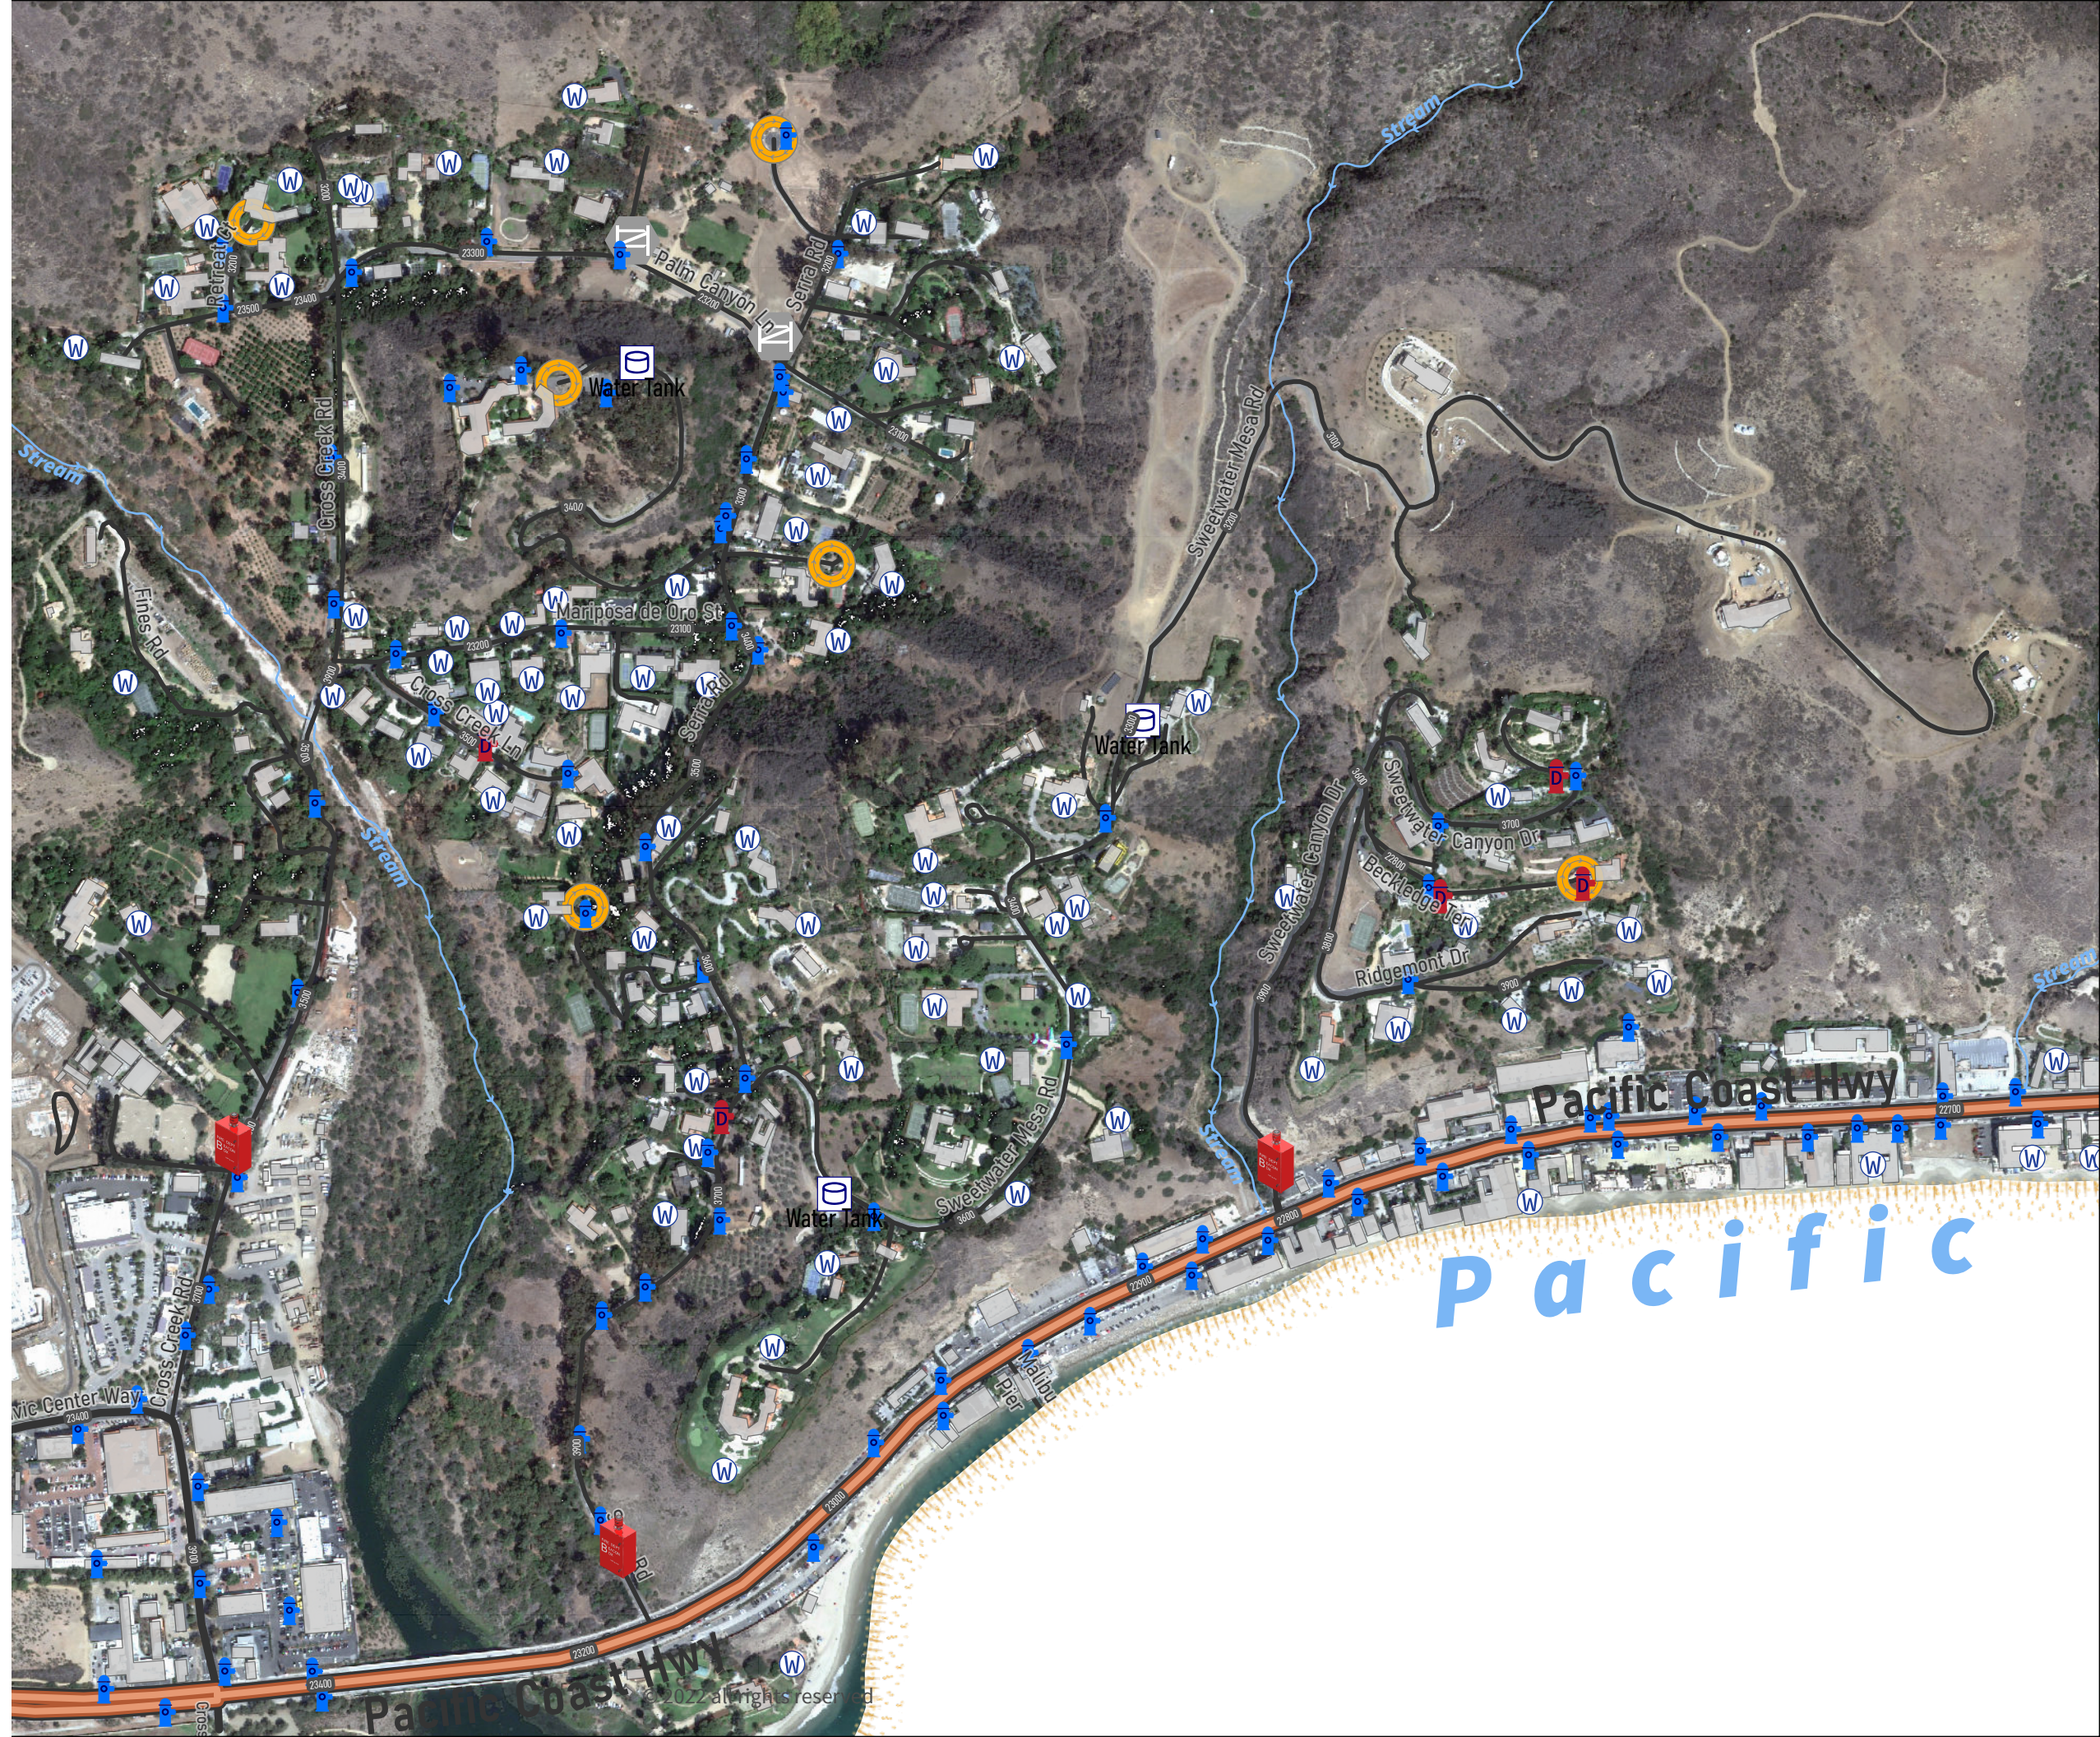

Infrastructure

152 Structures

5 Turnarounds

44 Hydrants

2 Draft Hydrants

61 Pool Locations

2 Beacon Box

Totals are tabulated for designated area

Serra Retreat

0 240 480 960 Feet

FIRE DEPT
BEACON
OX™

MAPS & INFO

by FlameMapper
patents pending

georeferenced
document

Color Blind Safe

Pacific