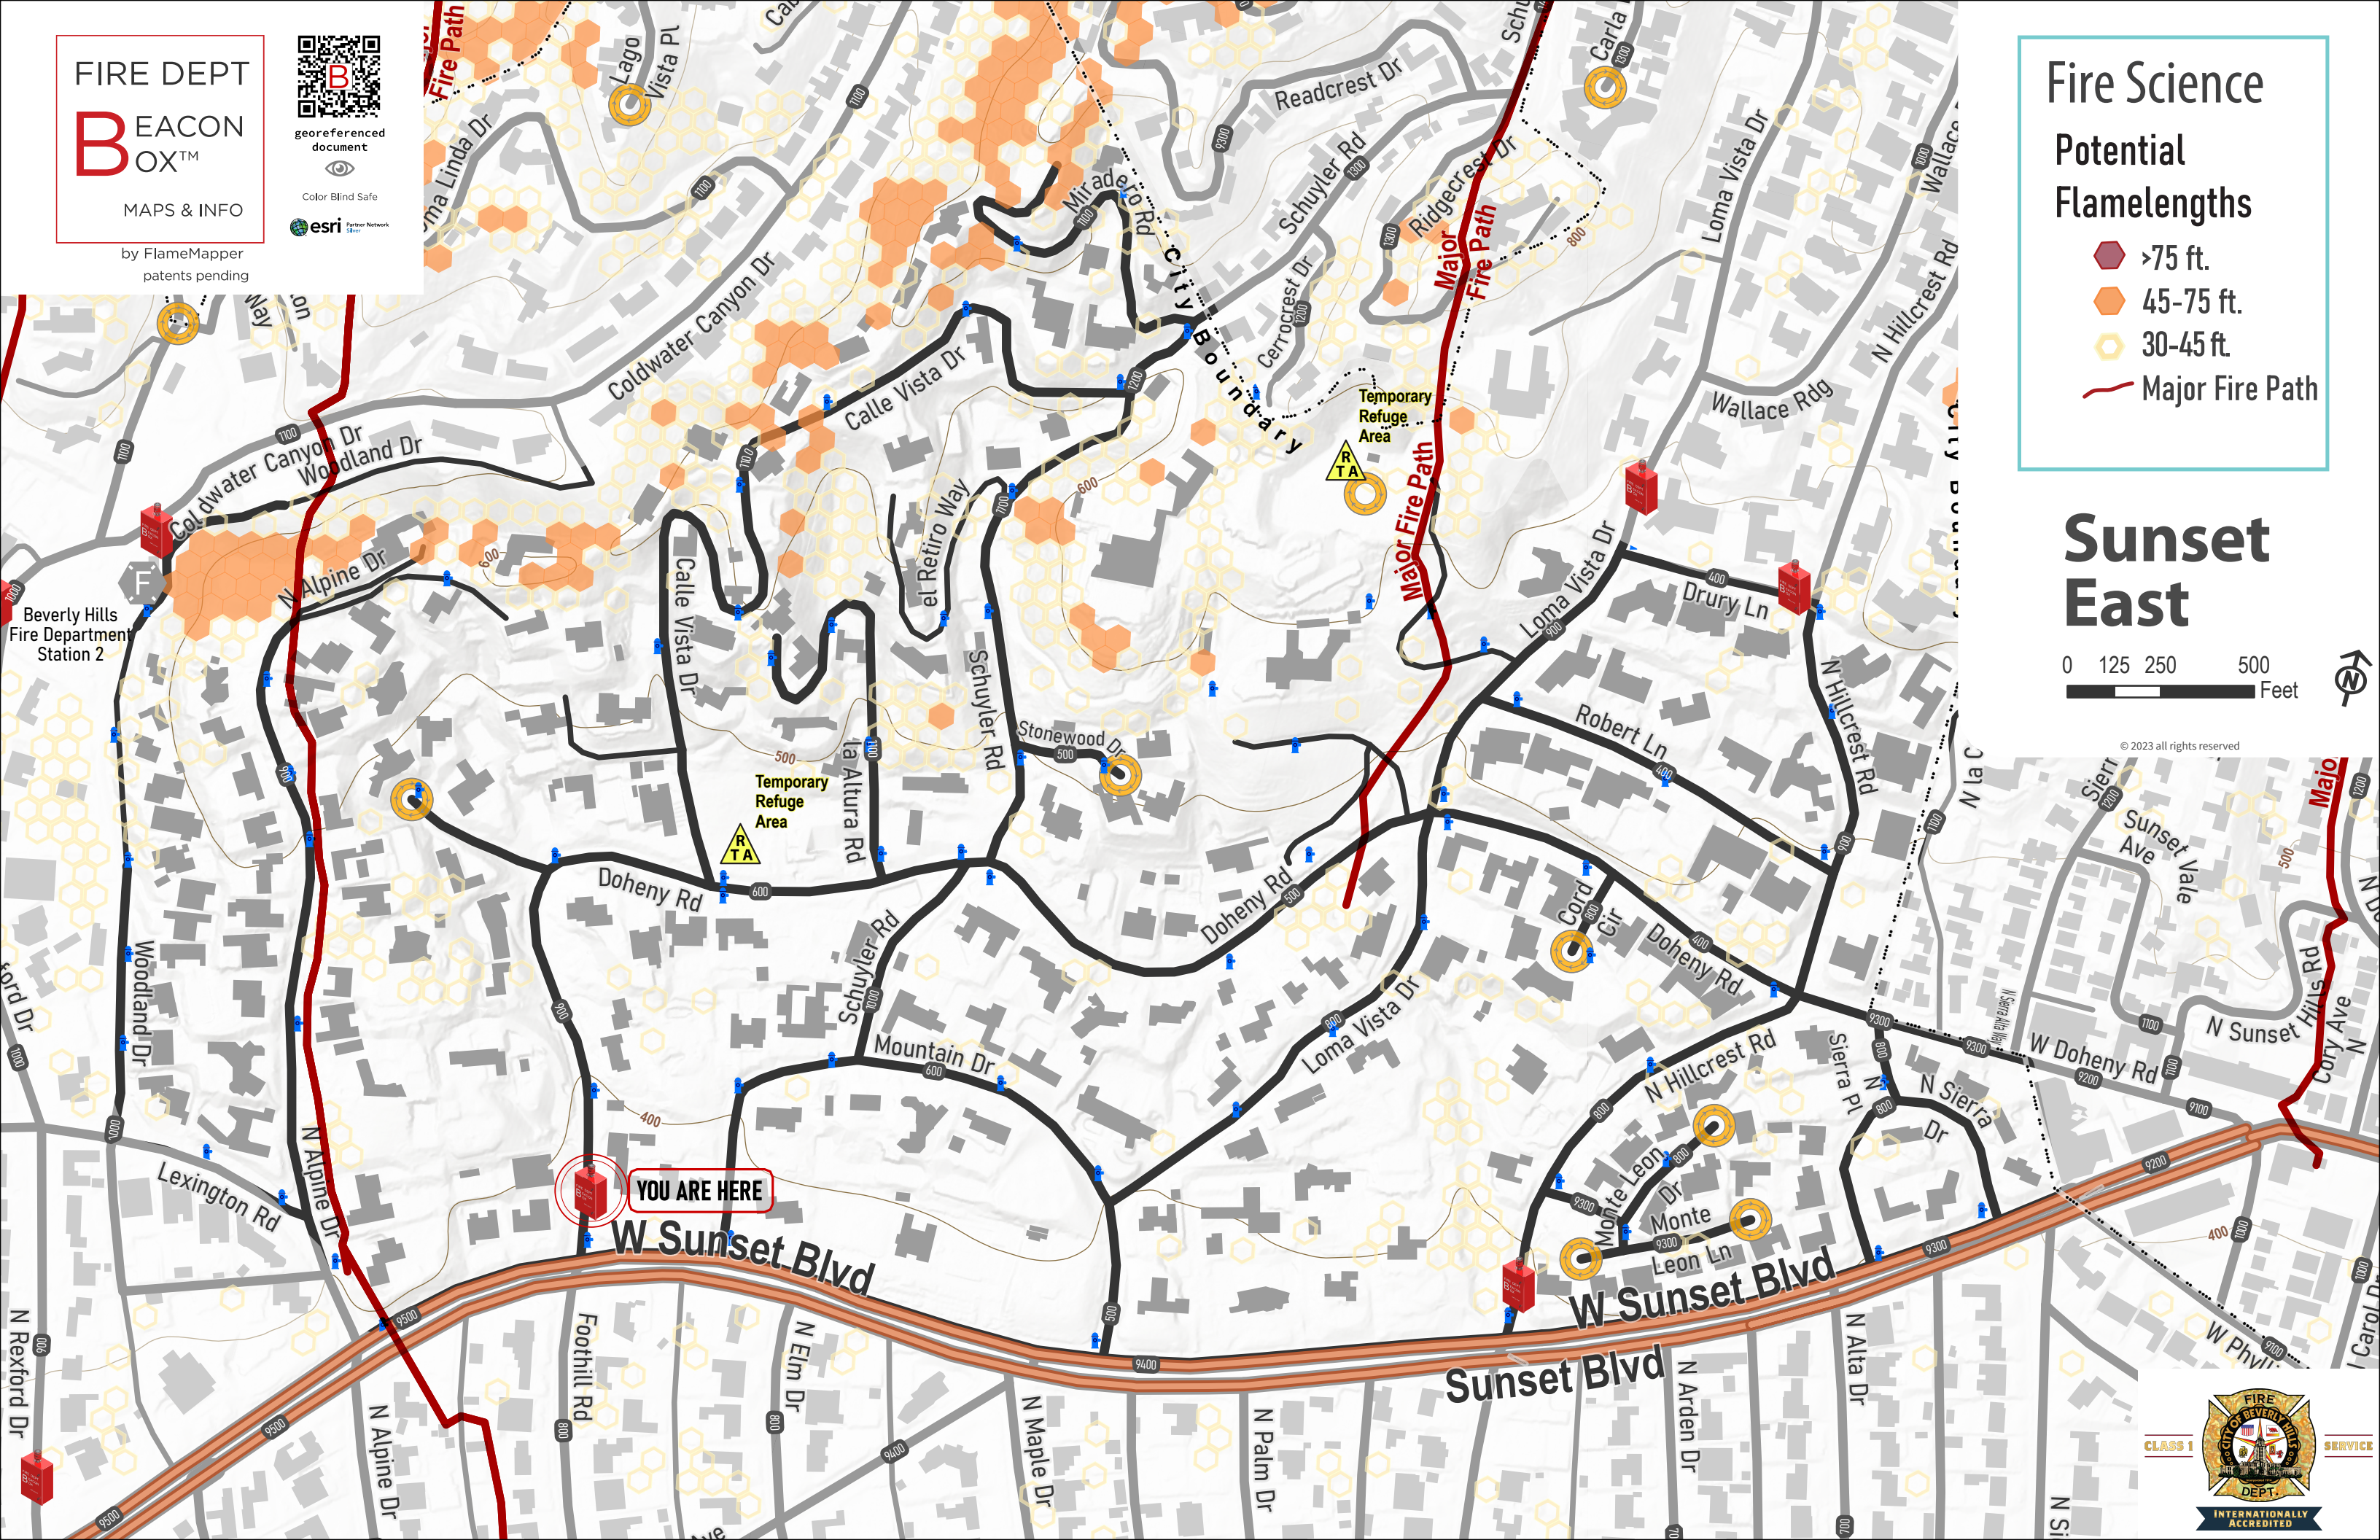

FIRE DEPT
BEACON
BOX™

MAPS & INFO

by FlameMapper
patents pending

georeferenced document

Color Blind Safe

Partner Network

Fire Science Potential Flamelengths

- >75 ft.
- 45-75 ft.
- 30-45 ft.
- Major Fire Path

Sunset East

© 2023 all rights reserved

YOU ARE HERE