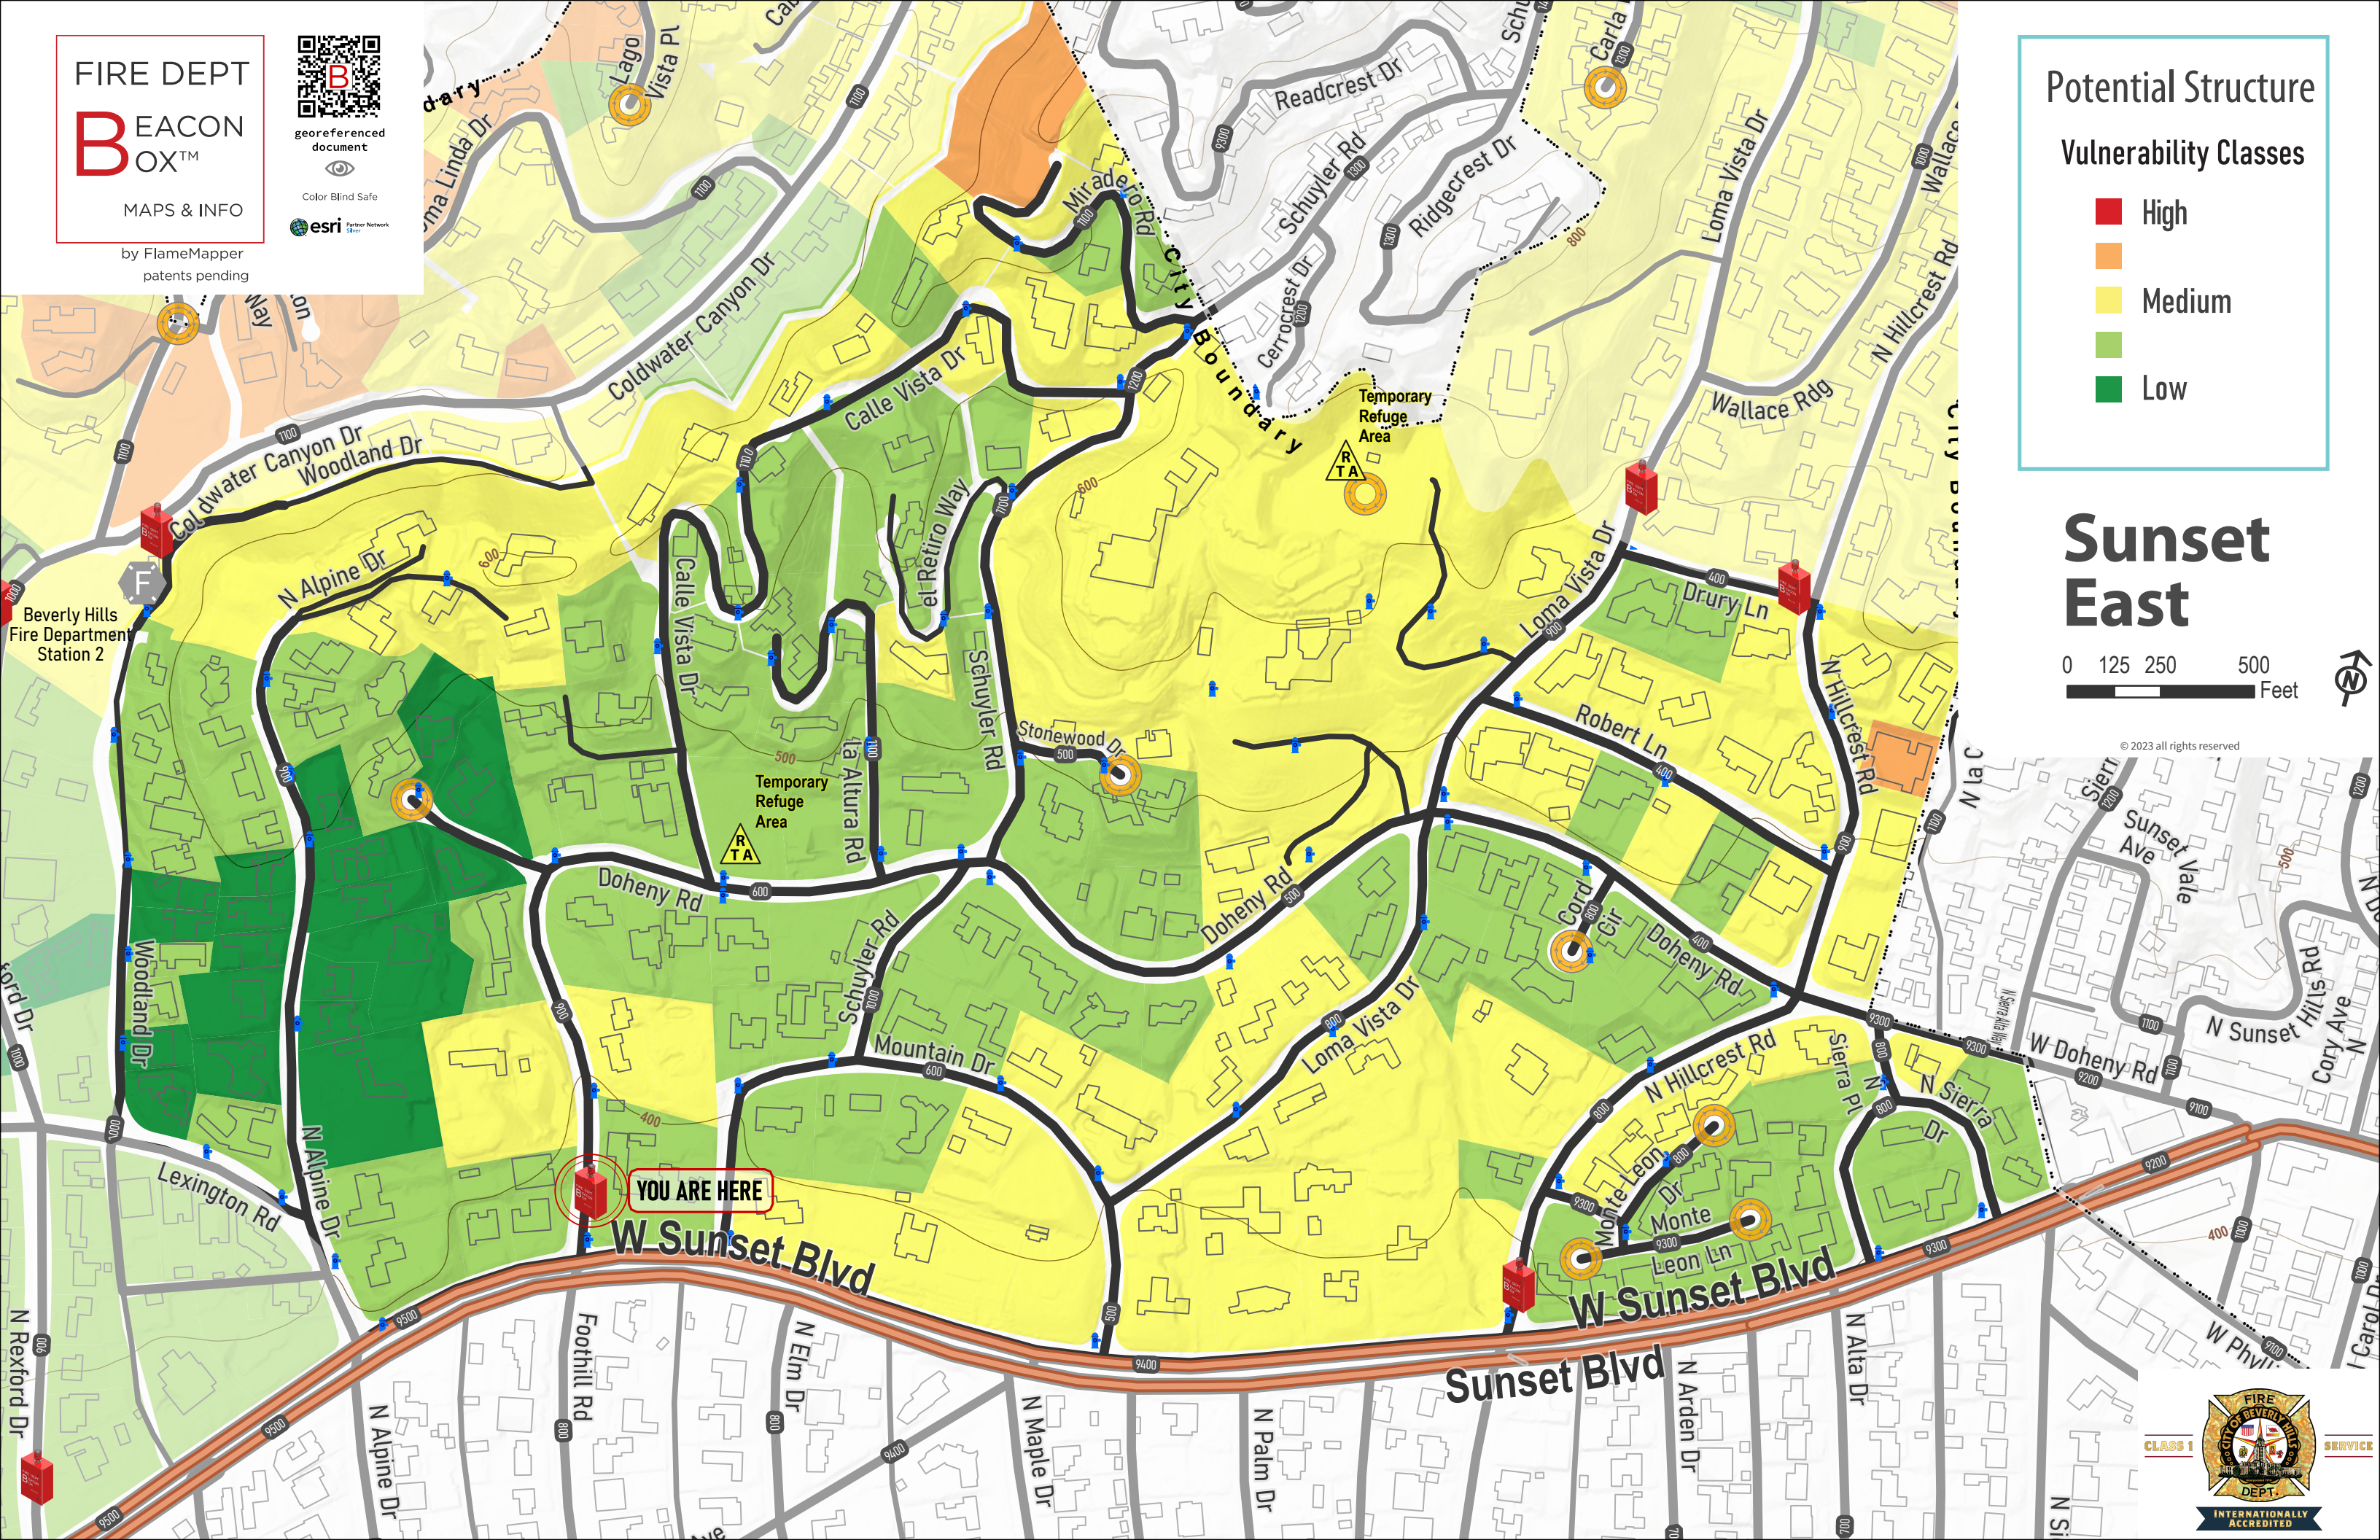

FIRE DEPT
BEACON
BOX™

MAPS & INFO

by FlameMapper
patents pending

georeferenced document

Color Blind Safe

esri Partner Network

Potential Structure Vulnerability Classes

- High
- Medium
- Low

Sunset East

© 2023 all rights reserved

YOU ARE HERE