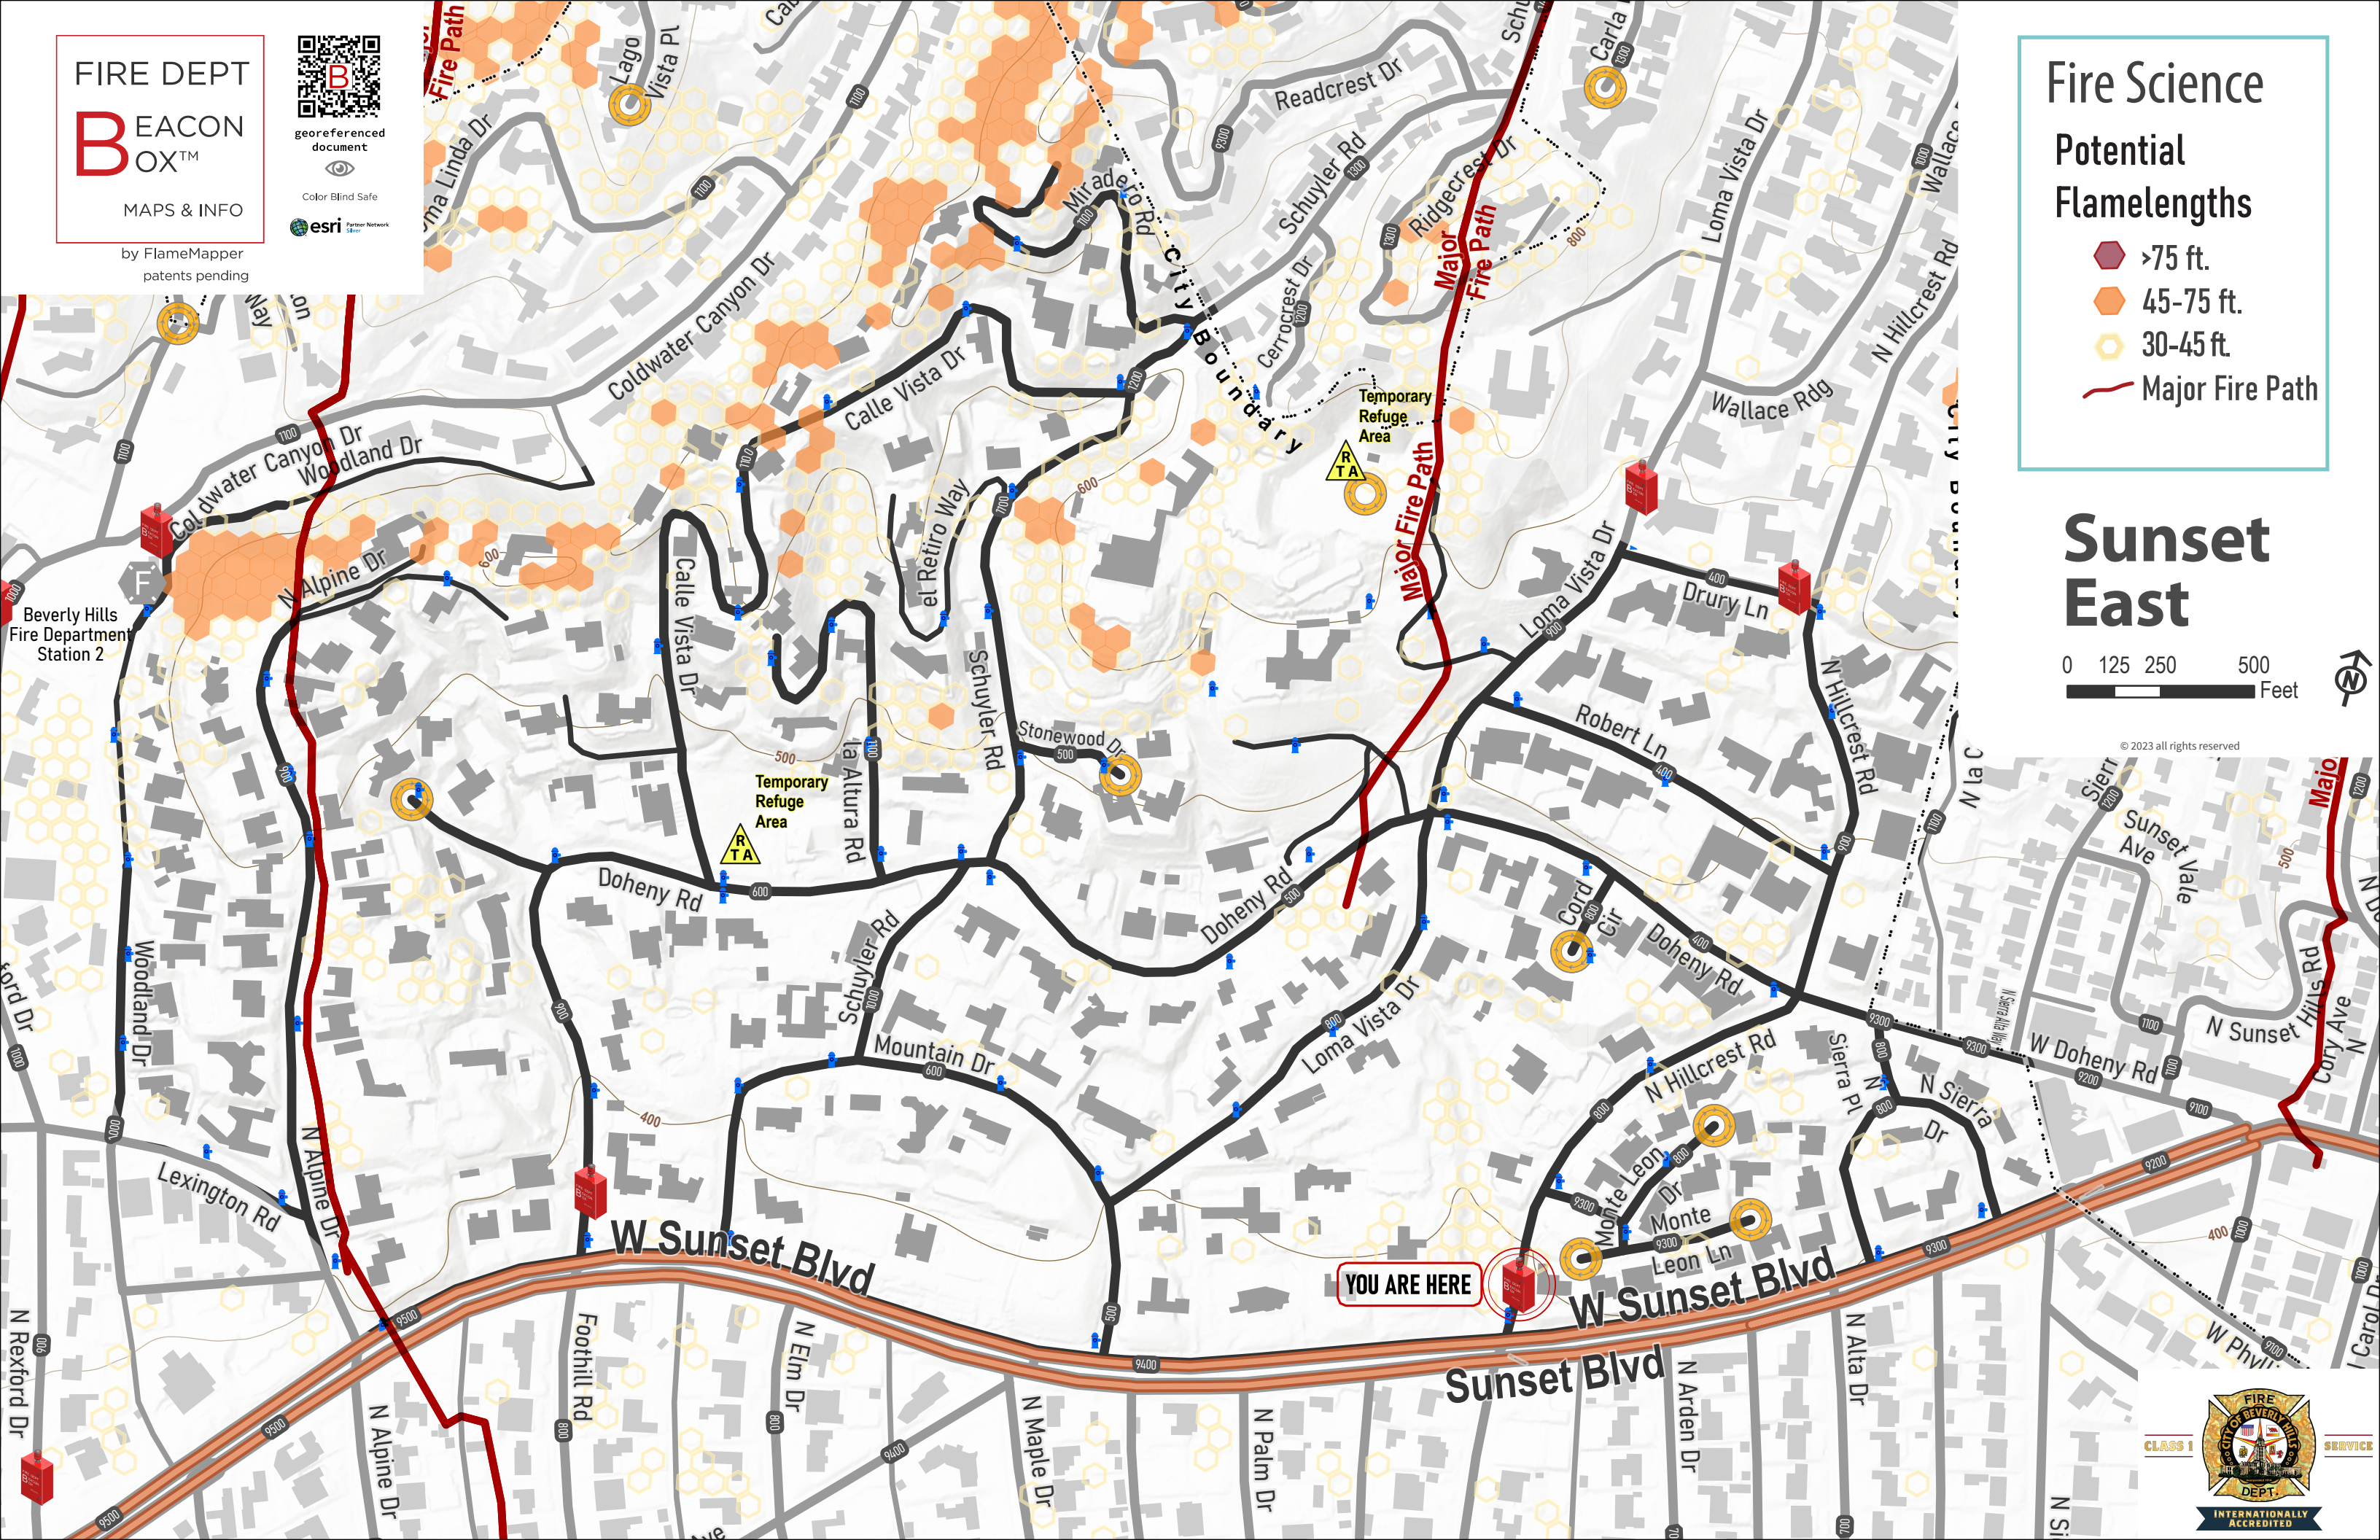

Fire Science Potential Flamelengths

- >75 ft.
- 45-75 ft.
- 30-45 ft.
- Major Fire Path

Sunset East

© 2023 all rights reserved