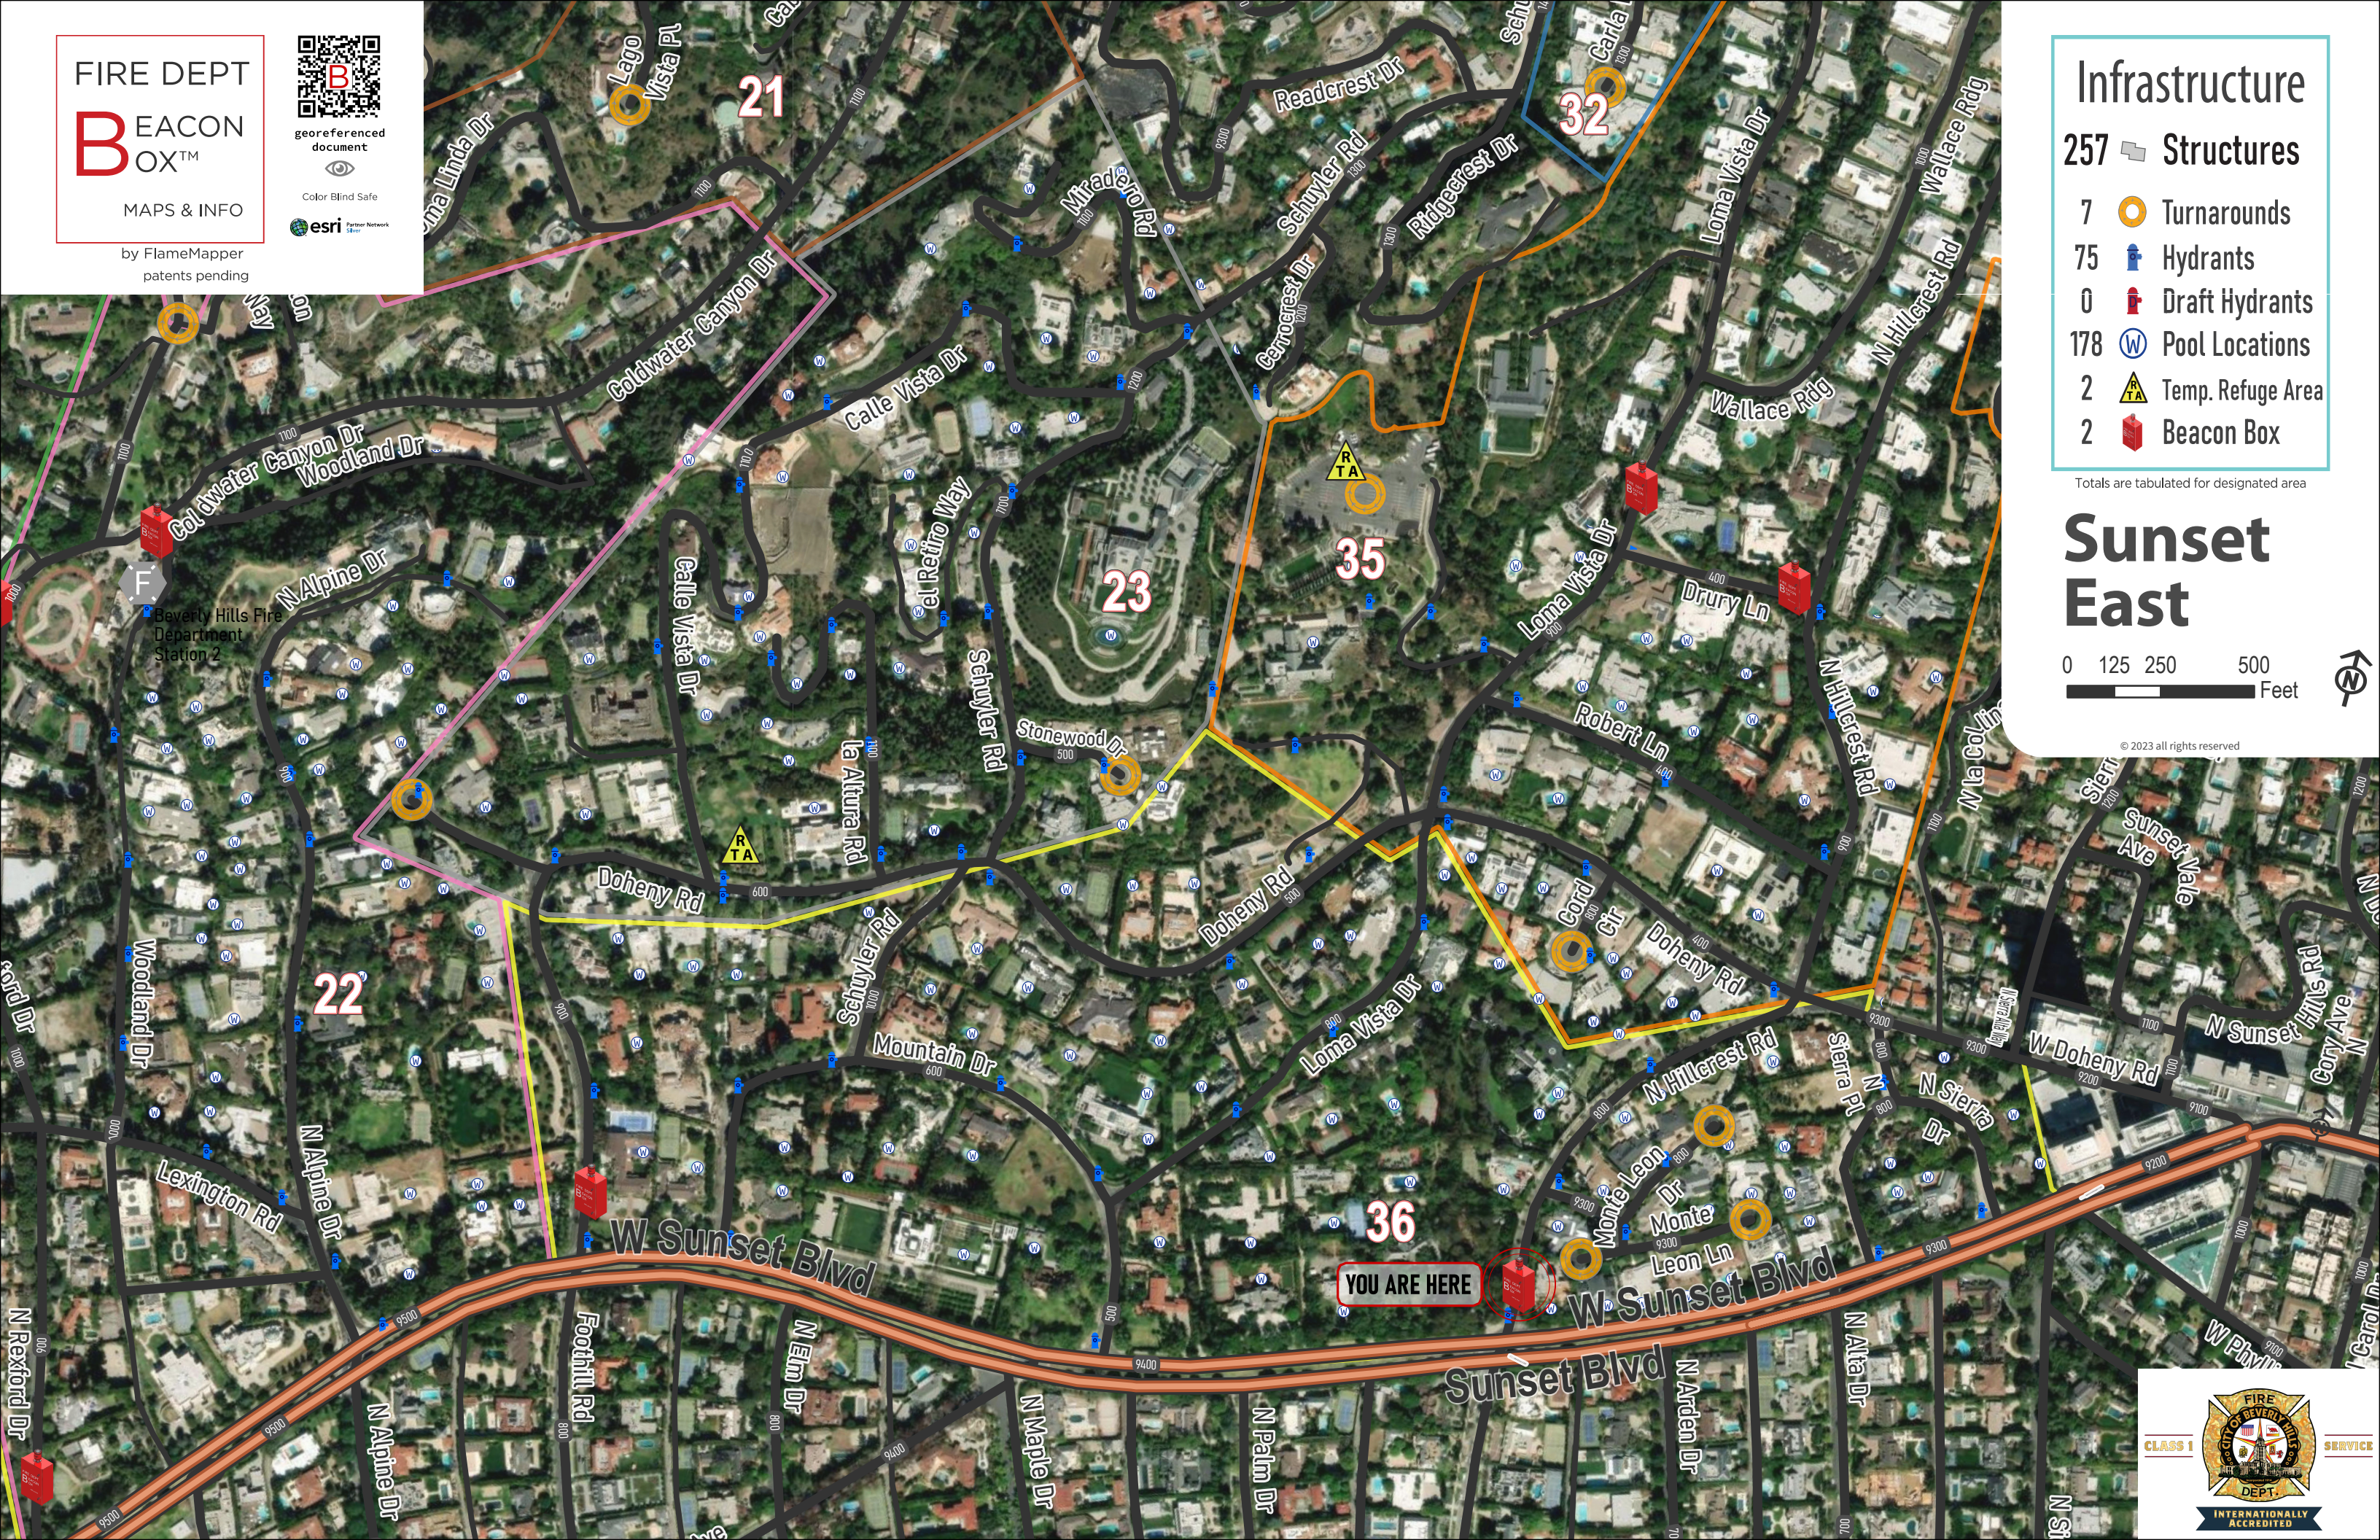

georeferenced document

Color Blind Safe

esri

Infrastructure

257 Structures

7 Turnarounds

75 Hydrants

0 Draft Hydrants

178 Pool Locations

2 Temp. Refuge Area

2 Beacon Box

Totals are tabulated for designated area

Sunset East

© 2023 all rights reserved

YOU ARE HERE