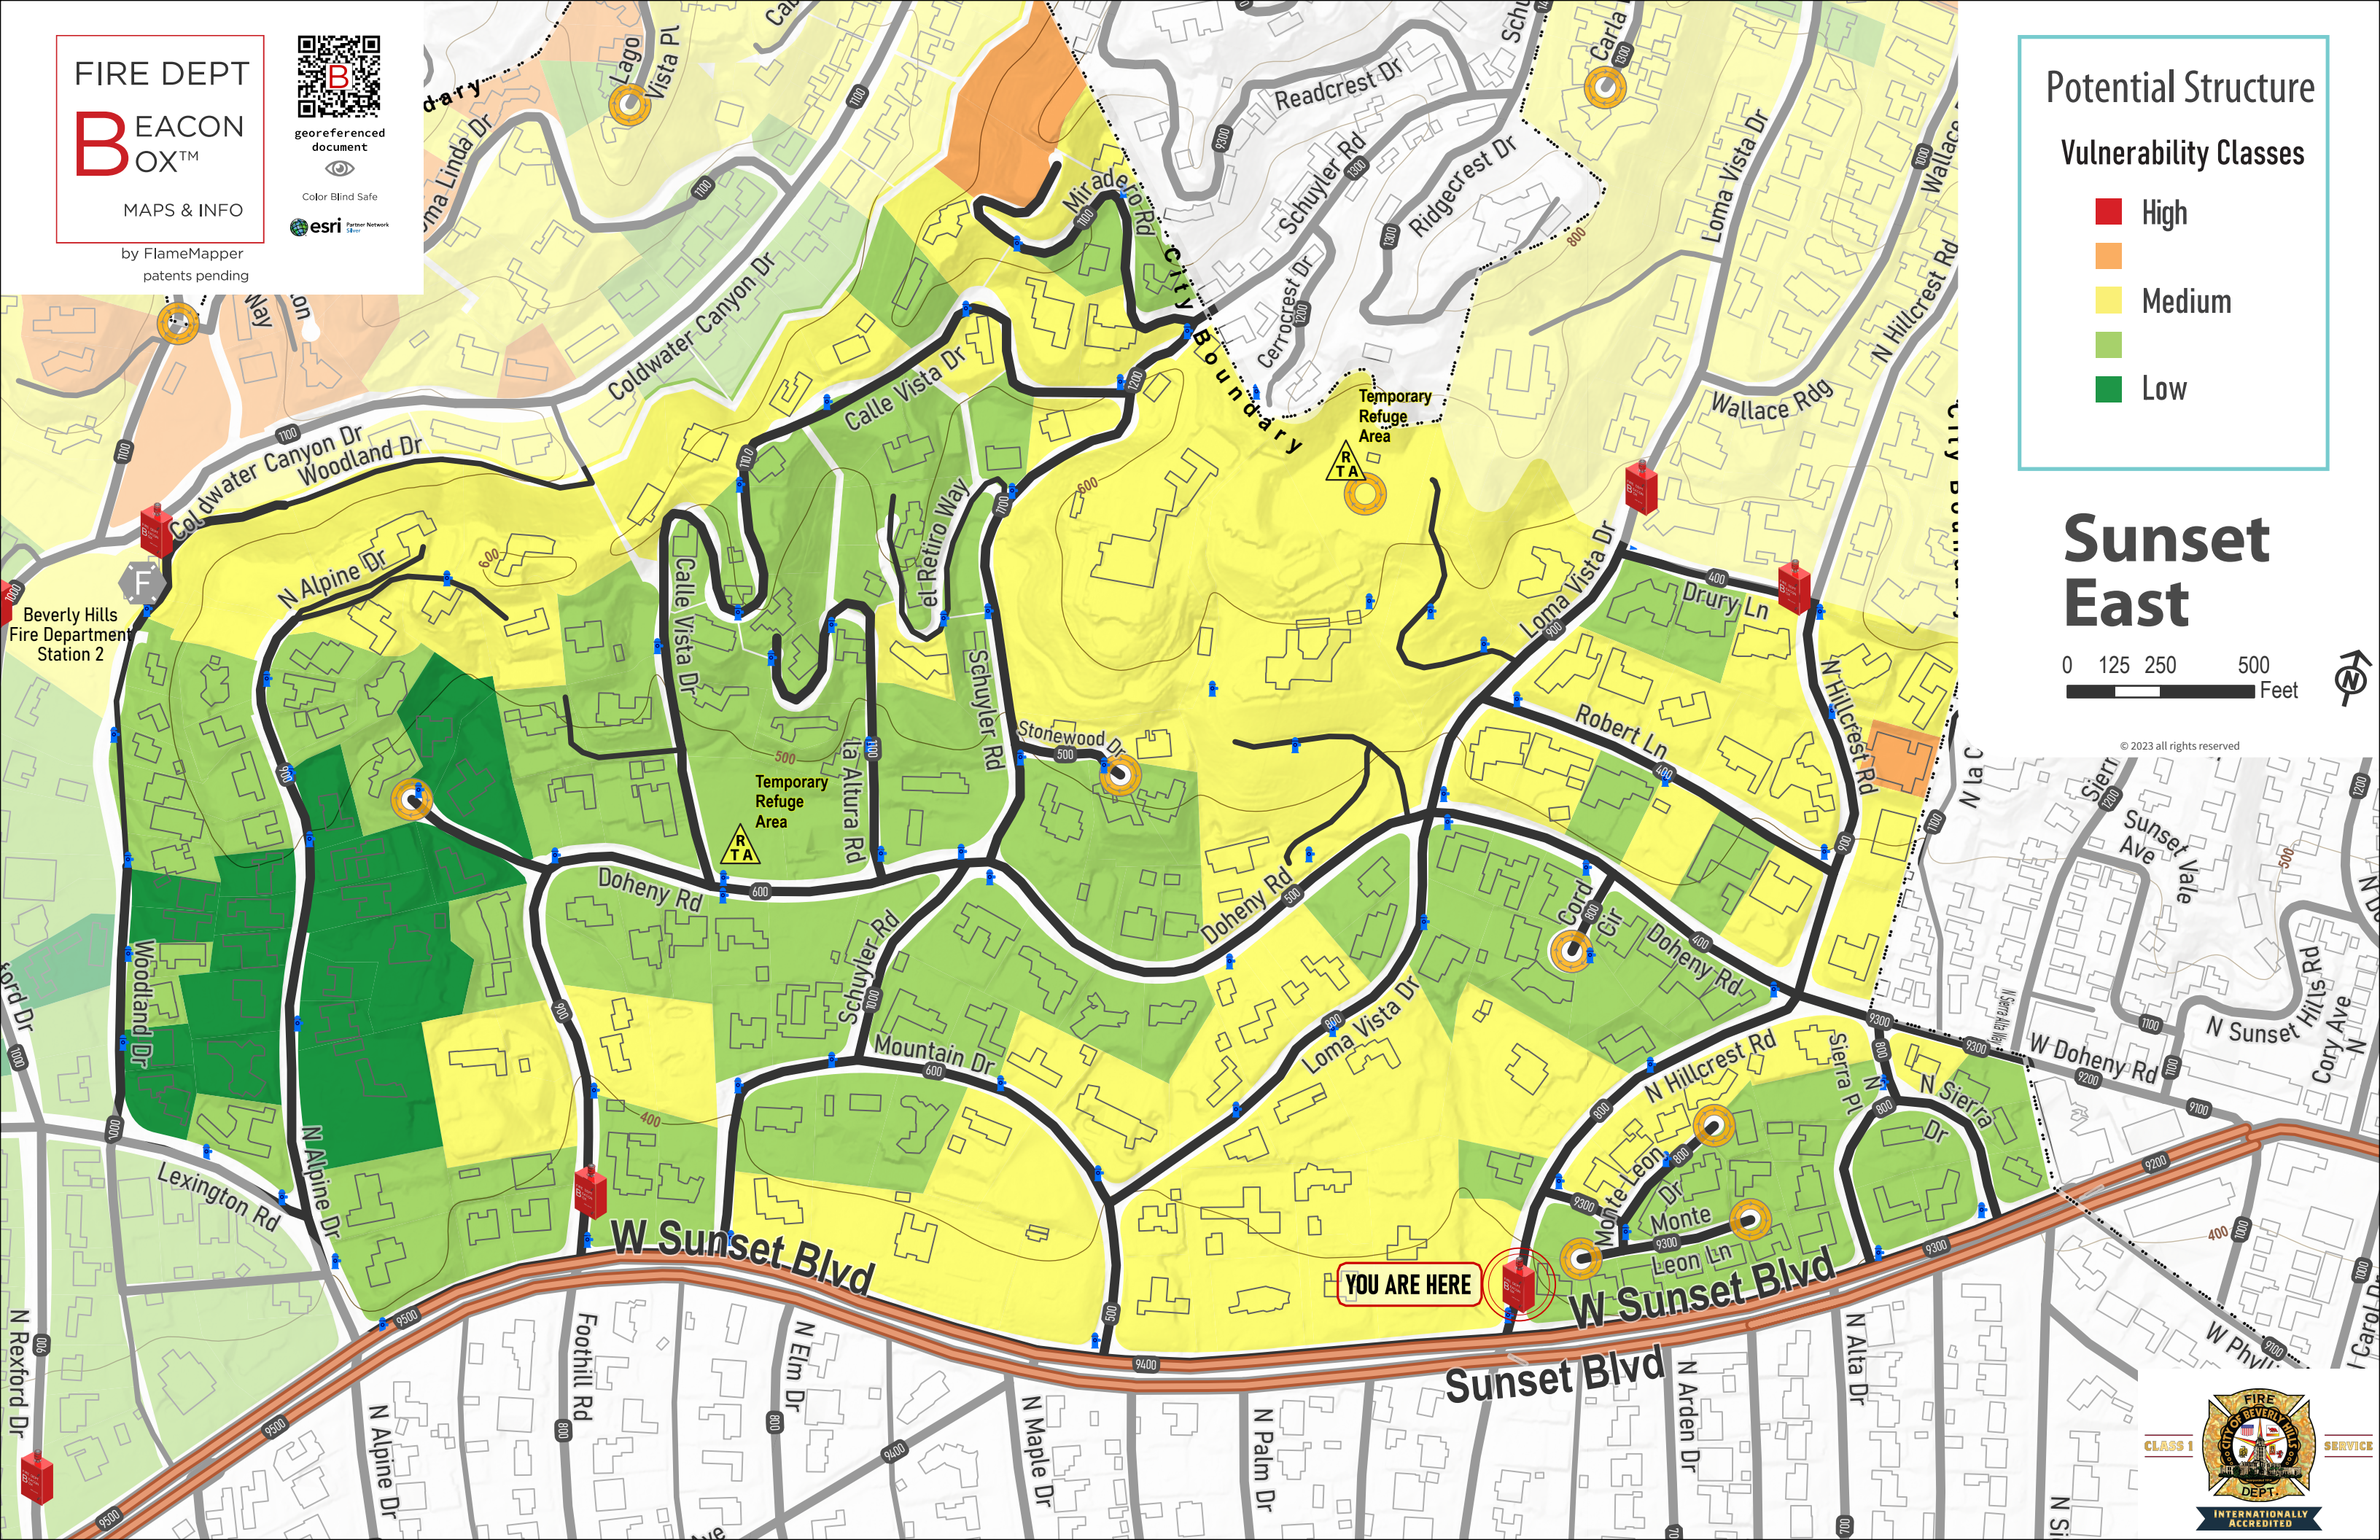

georeferenced document

Color Blind Safe

Potential Structure Vulnerability Classes

- High
- Medium
- Low

Sunset East

© 2023 all rights reserved

CLASS 1

SERVICE