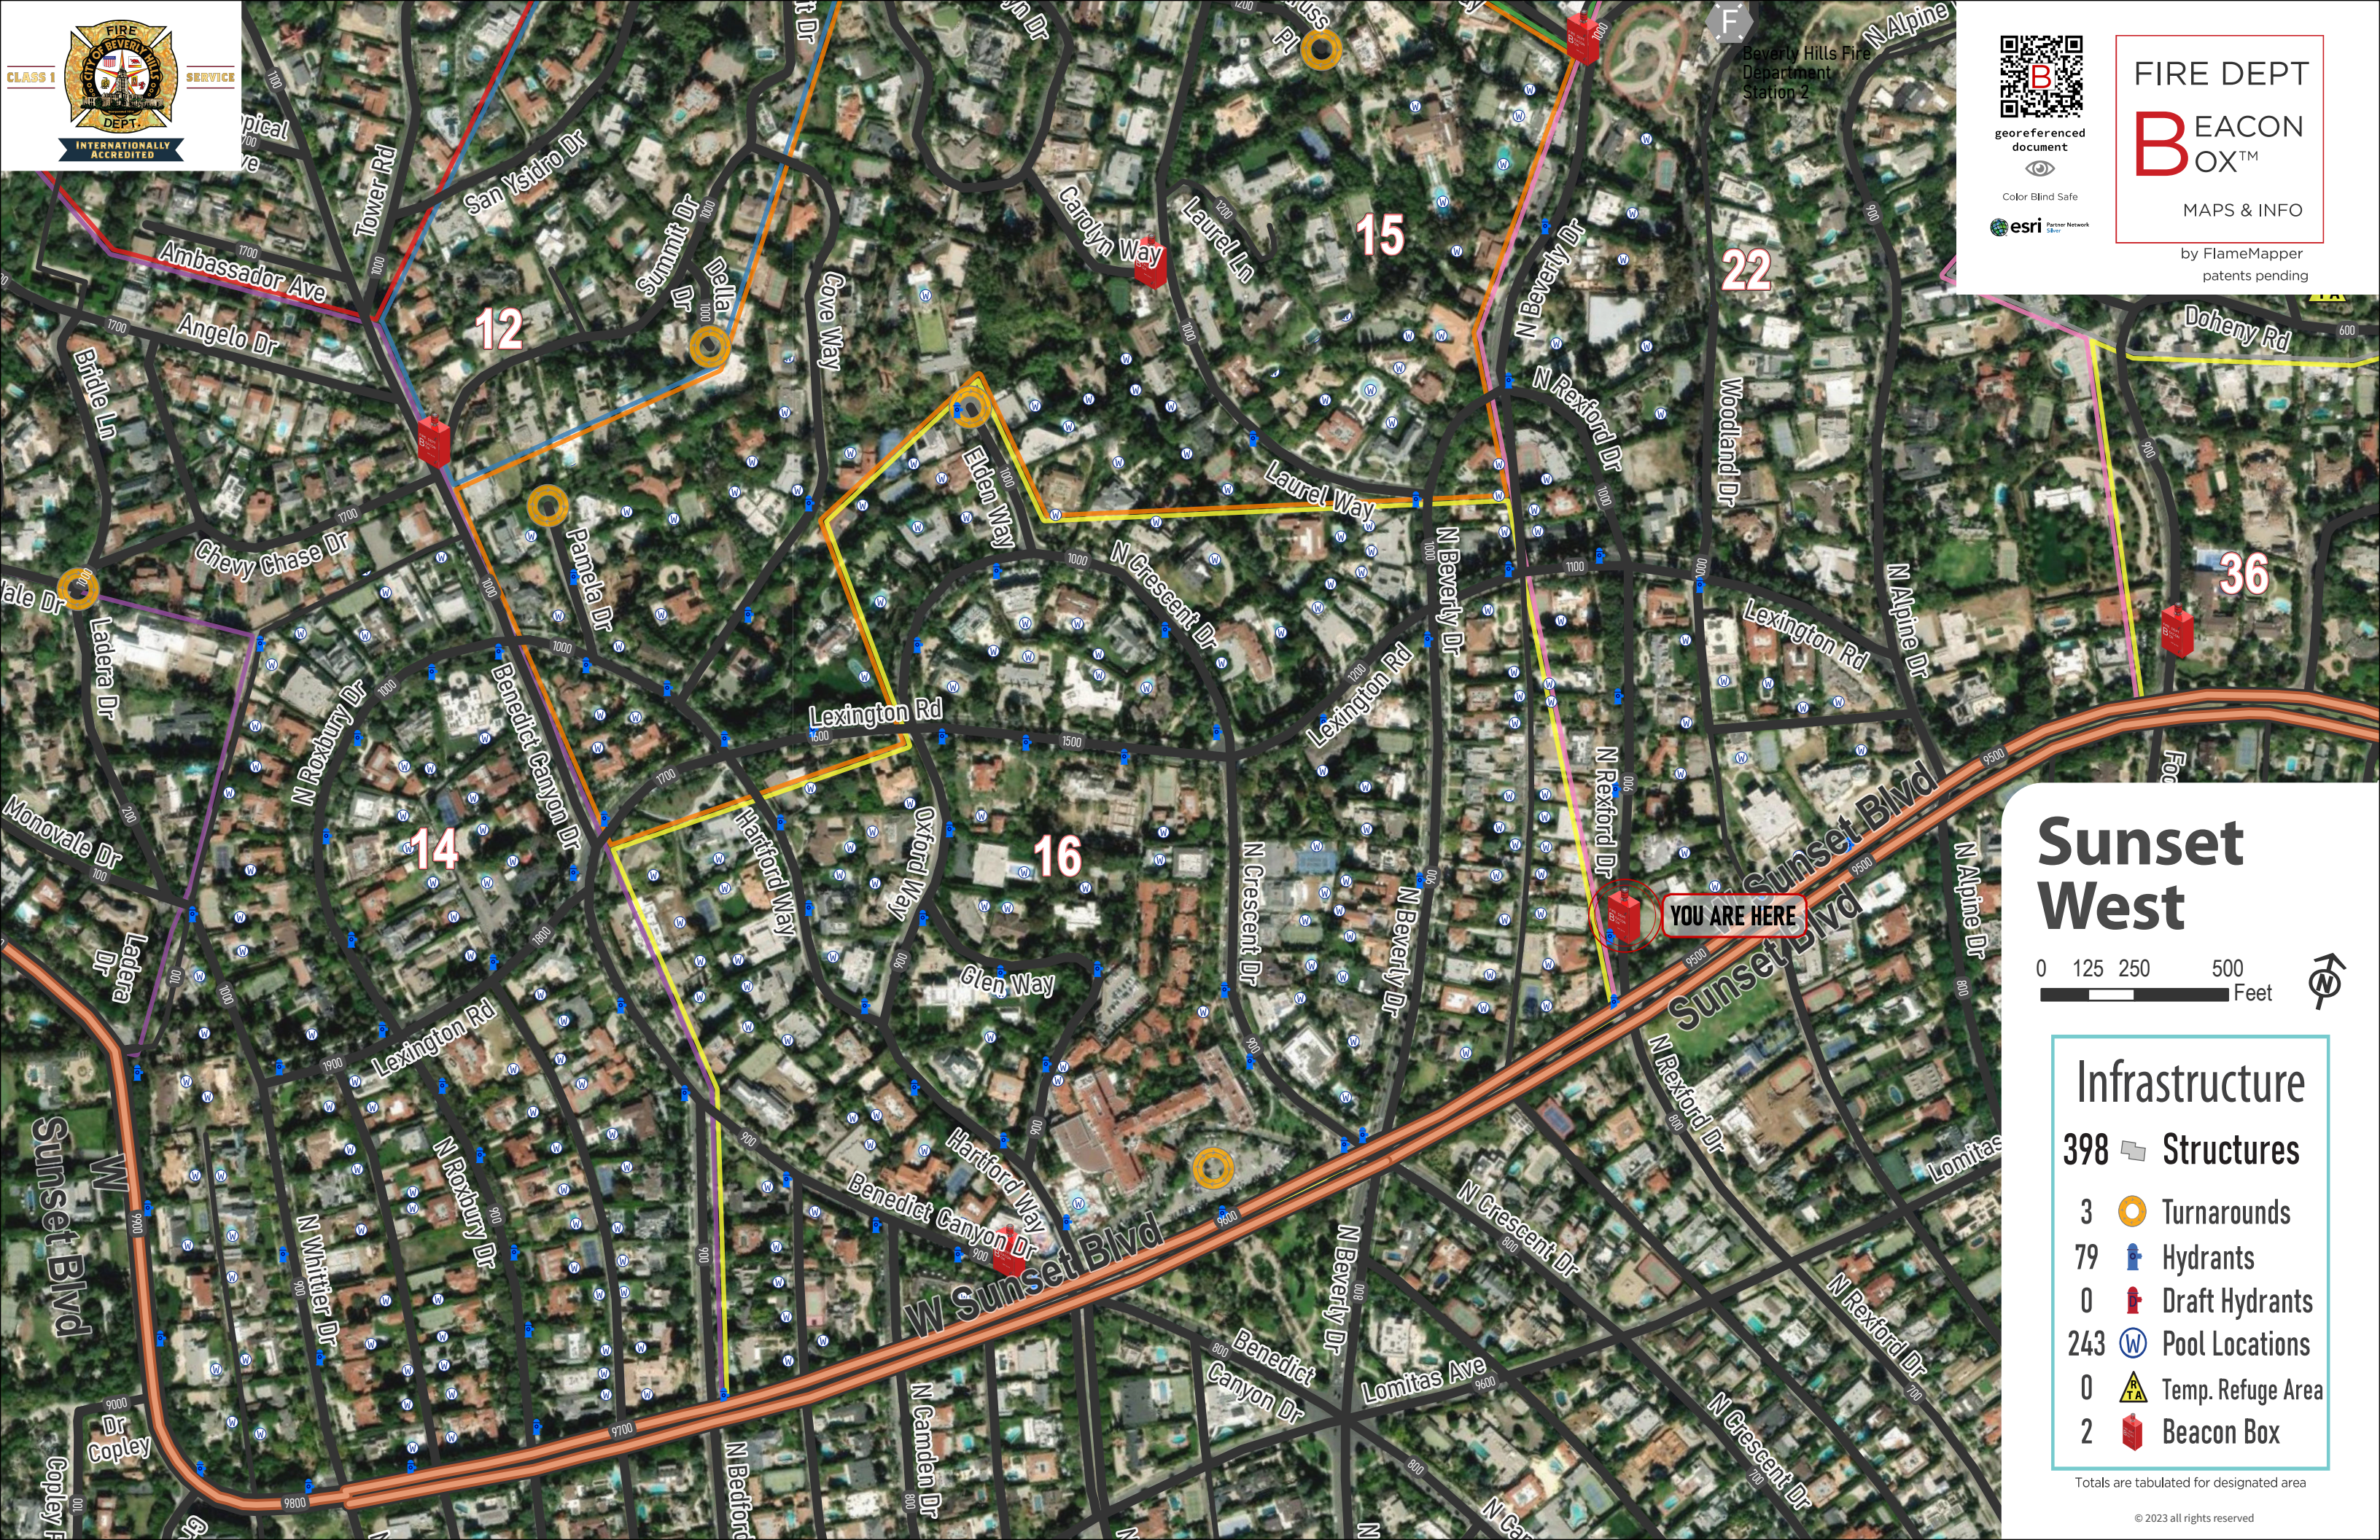

FIRE DEPT
BEACON
 BOX™
 MAPS & INFO
 by FlameMapper
 patents pending

Sunset West

Infrastructure	
398	Structures
3	Turnarounds
79	Hydrants
0	Draft Hydrants
243	Pool Locations
0	Temp. Refuge Area
2	Beacon Box

Totals are tabulated for designated area