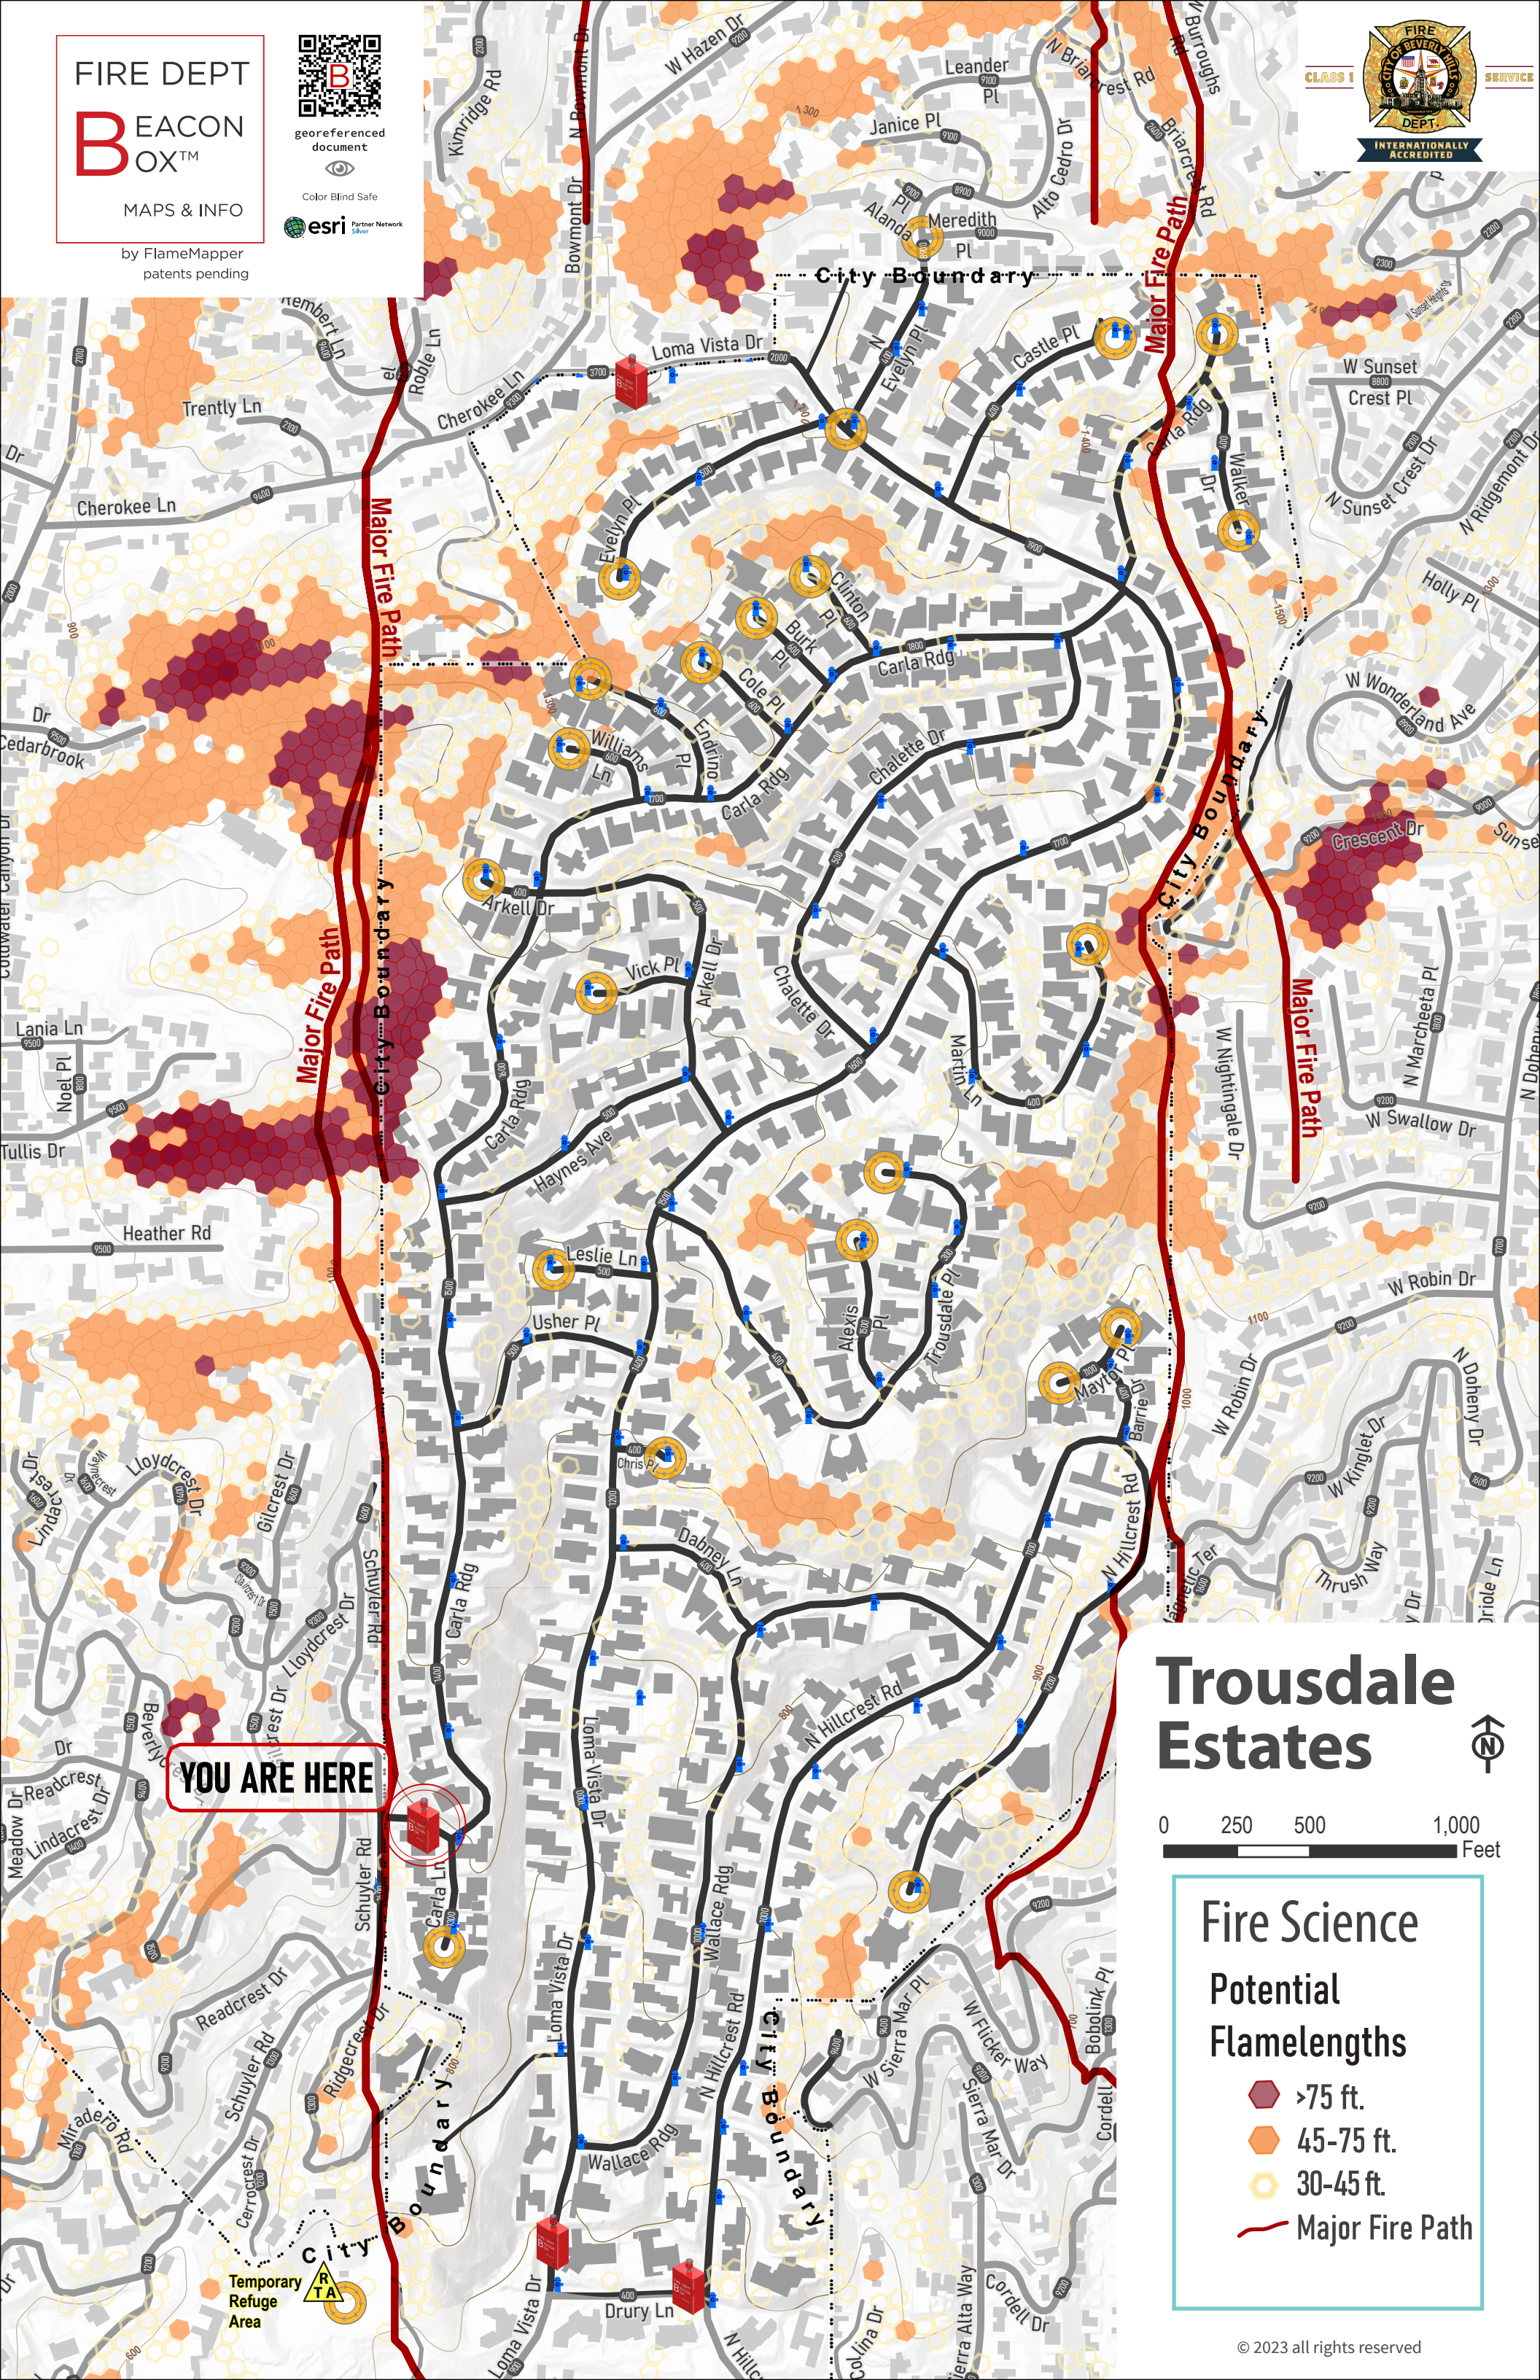

FIRE DEPT BEACON BOX™

MAPS & INFO

by FlameMapper
patents pending

georeferenced document

esri Partner Network Silver

YOU ARE HERE

Trousdale Estates

- ### Fire Science Potential Flame lengths
- >75 ft.
 - 45-75 ft.
 - 30-45 ft.
 - Major Fire Path