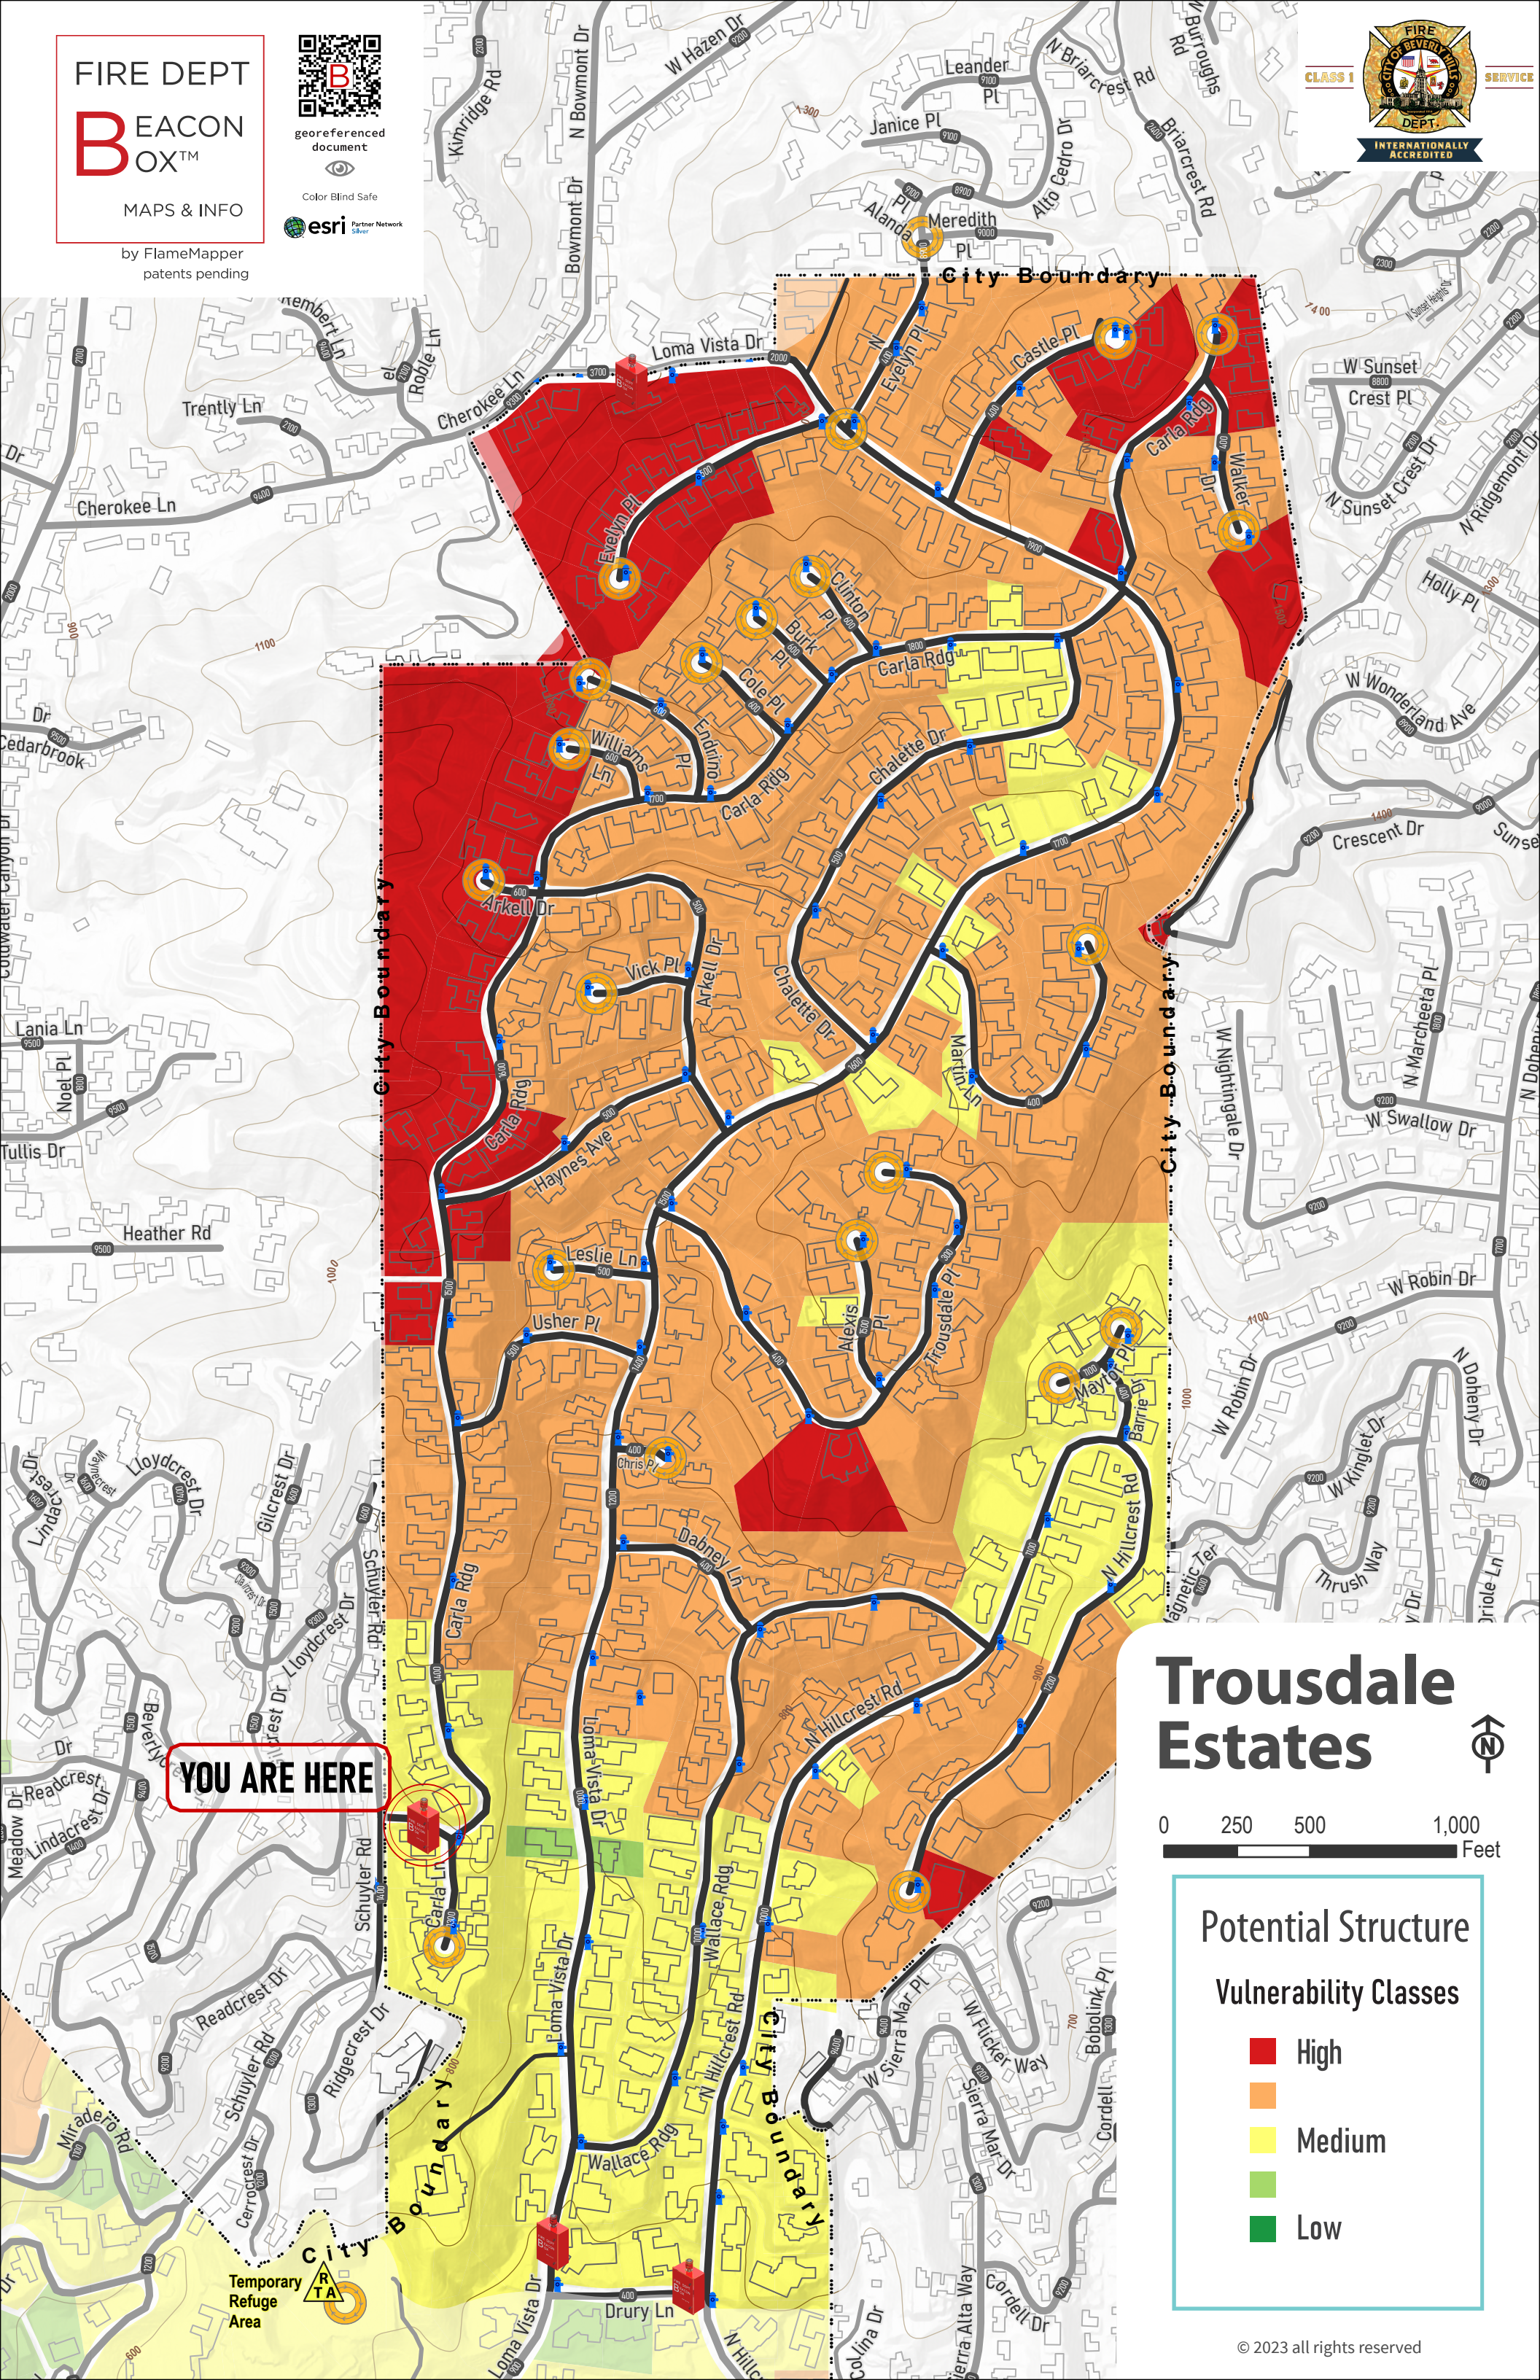

FIRE DEPT BEACON BOX™

MAPS & INFO

by FlameMapper
patents pending

YOU ARE HERE

Trousdale Estates

Potential Structure Vulnerability Classes

- High
- Medium
- Low