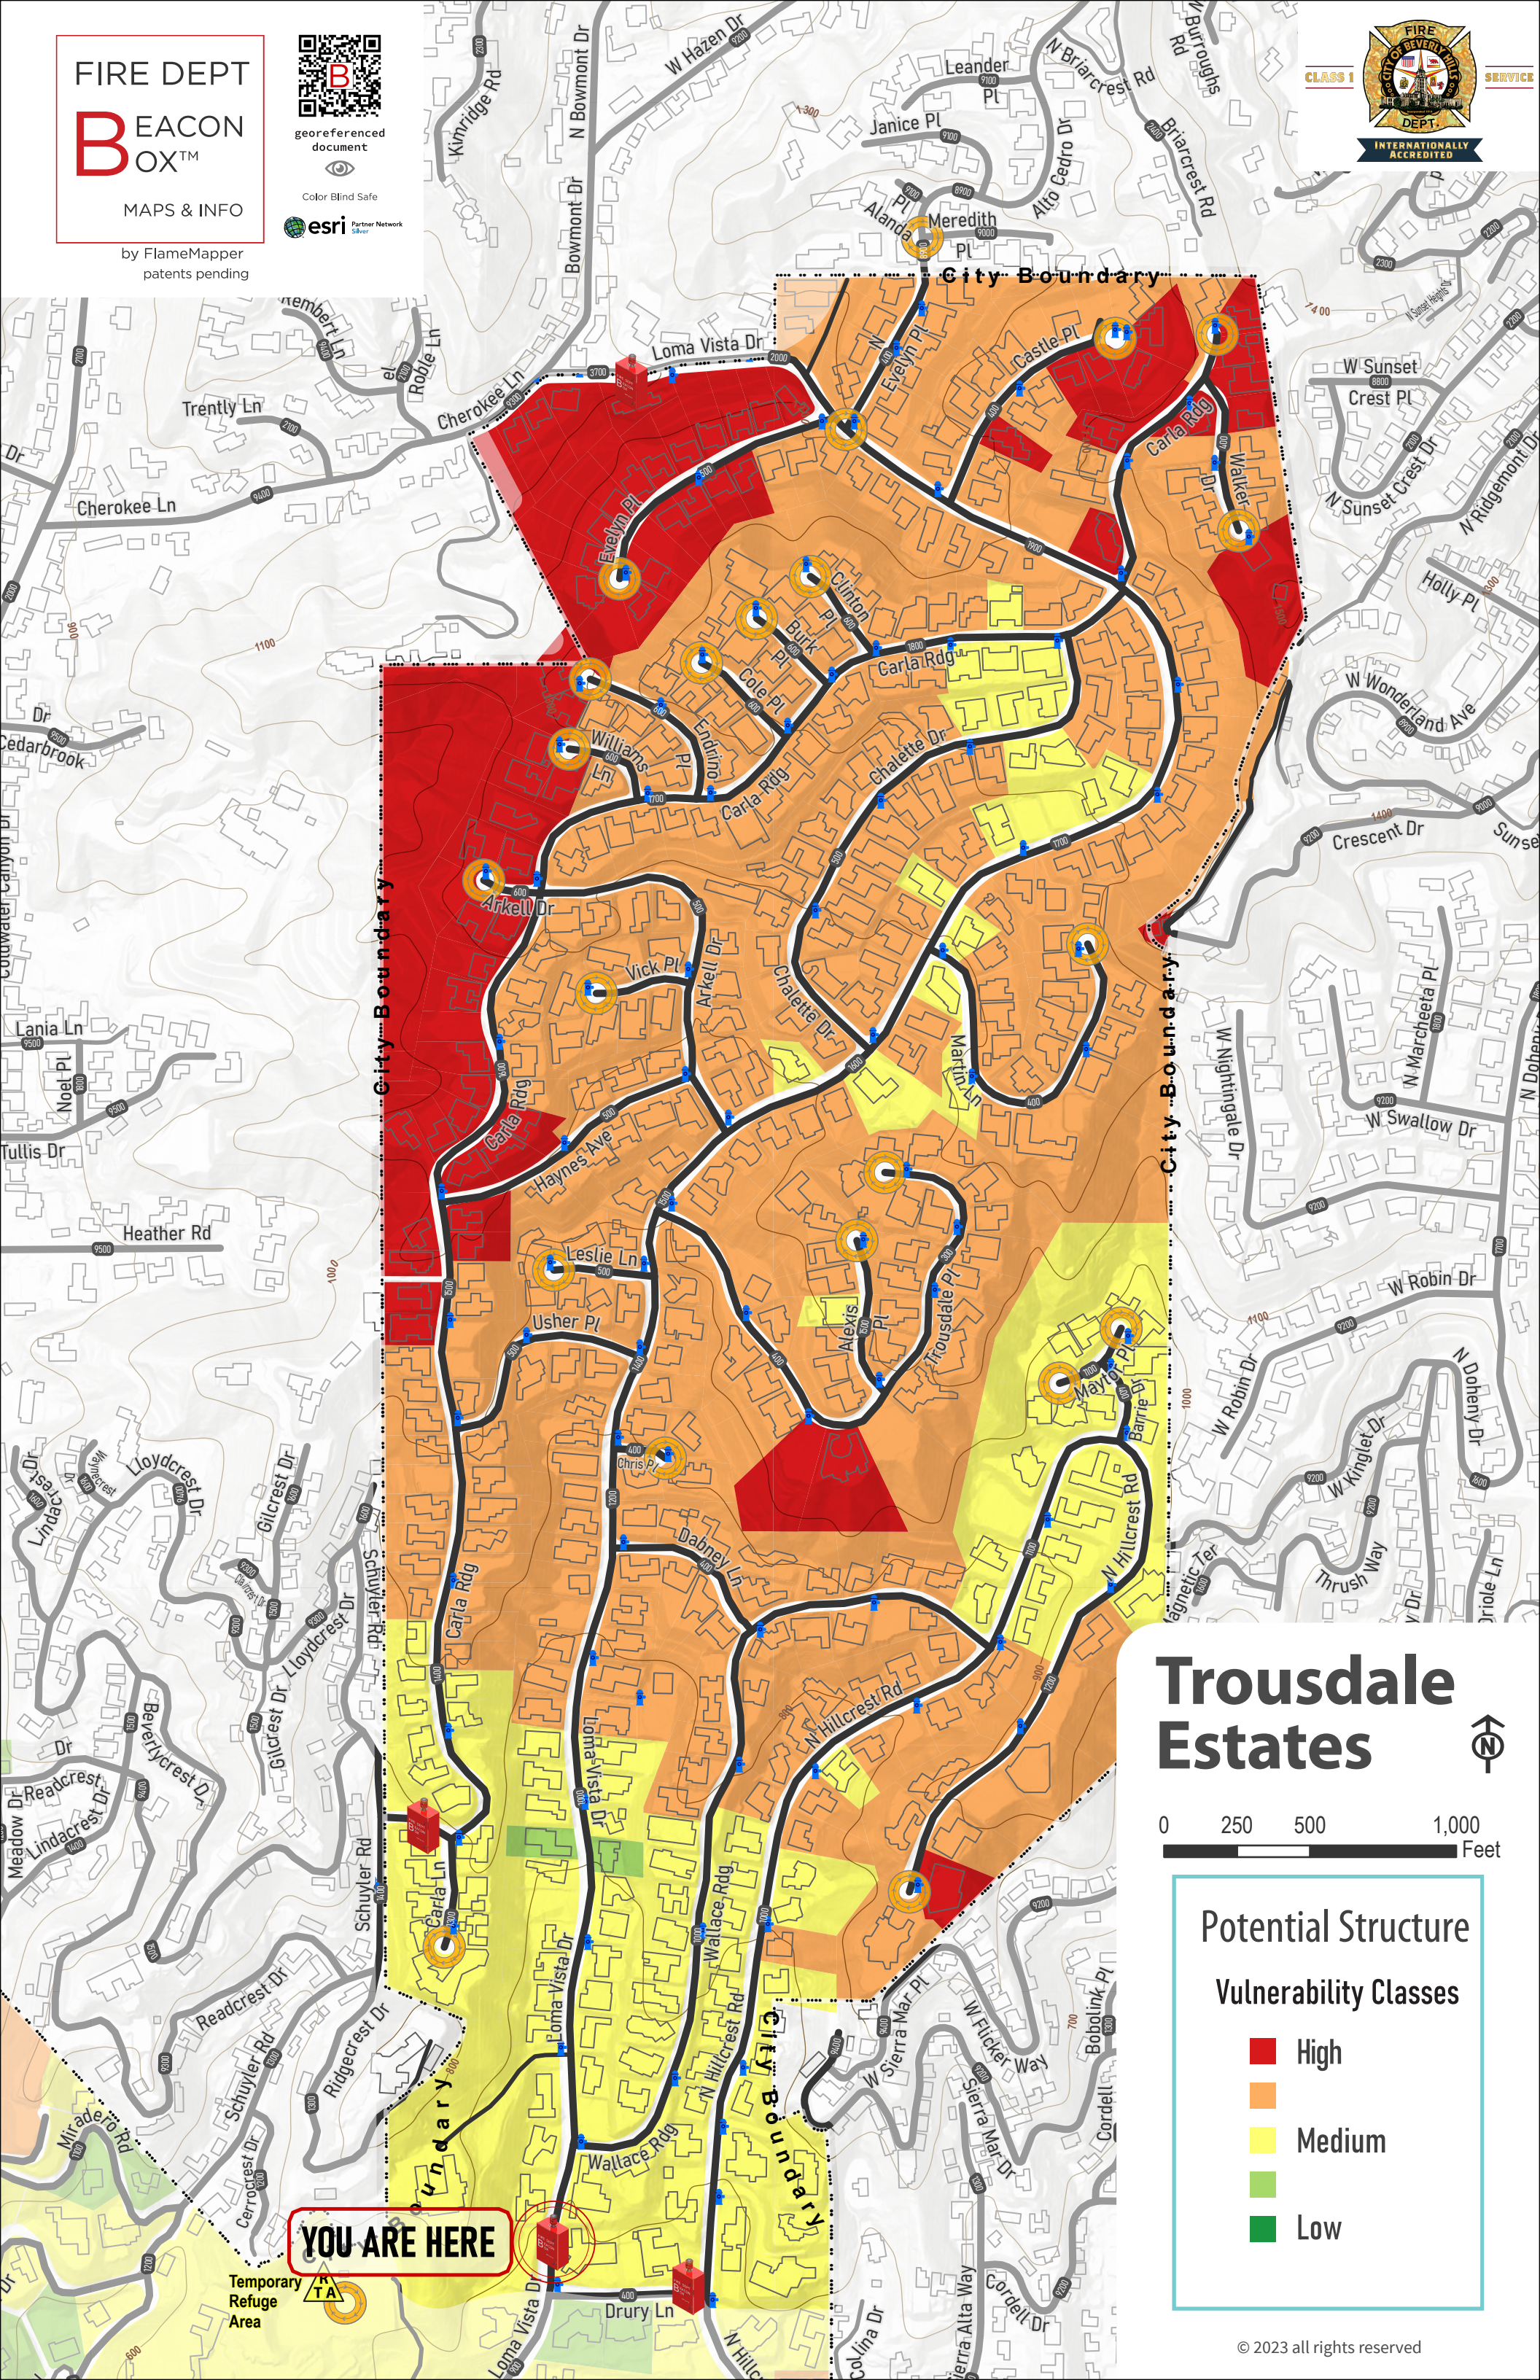

FIRE DEPT
BEACON
BOX™

MAPS & INFO

by FlameMapper
patents pending

Trousdale Estates

Potential Structure Vulnerability Classes

- High
- Medium
- Low

YOU ARE HERE

Temporary Refuge Area