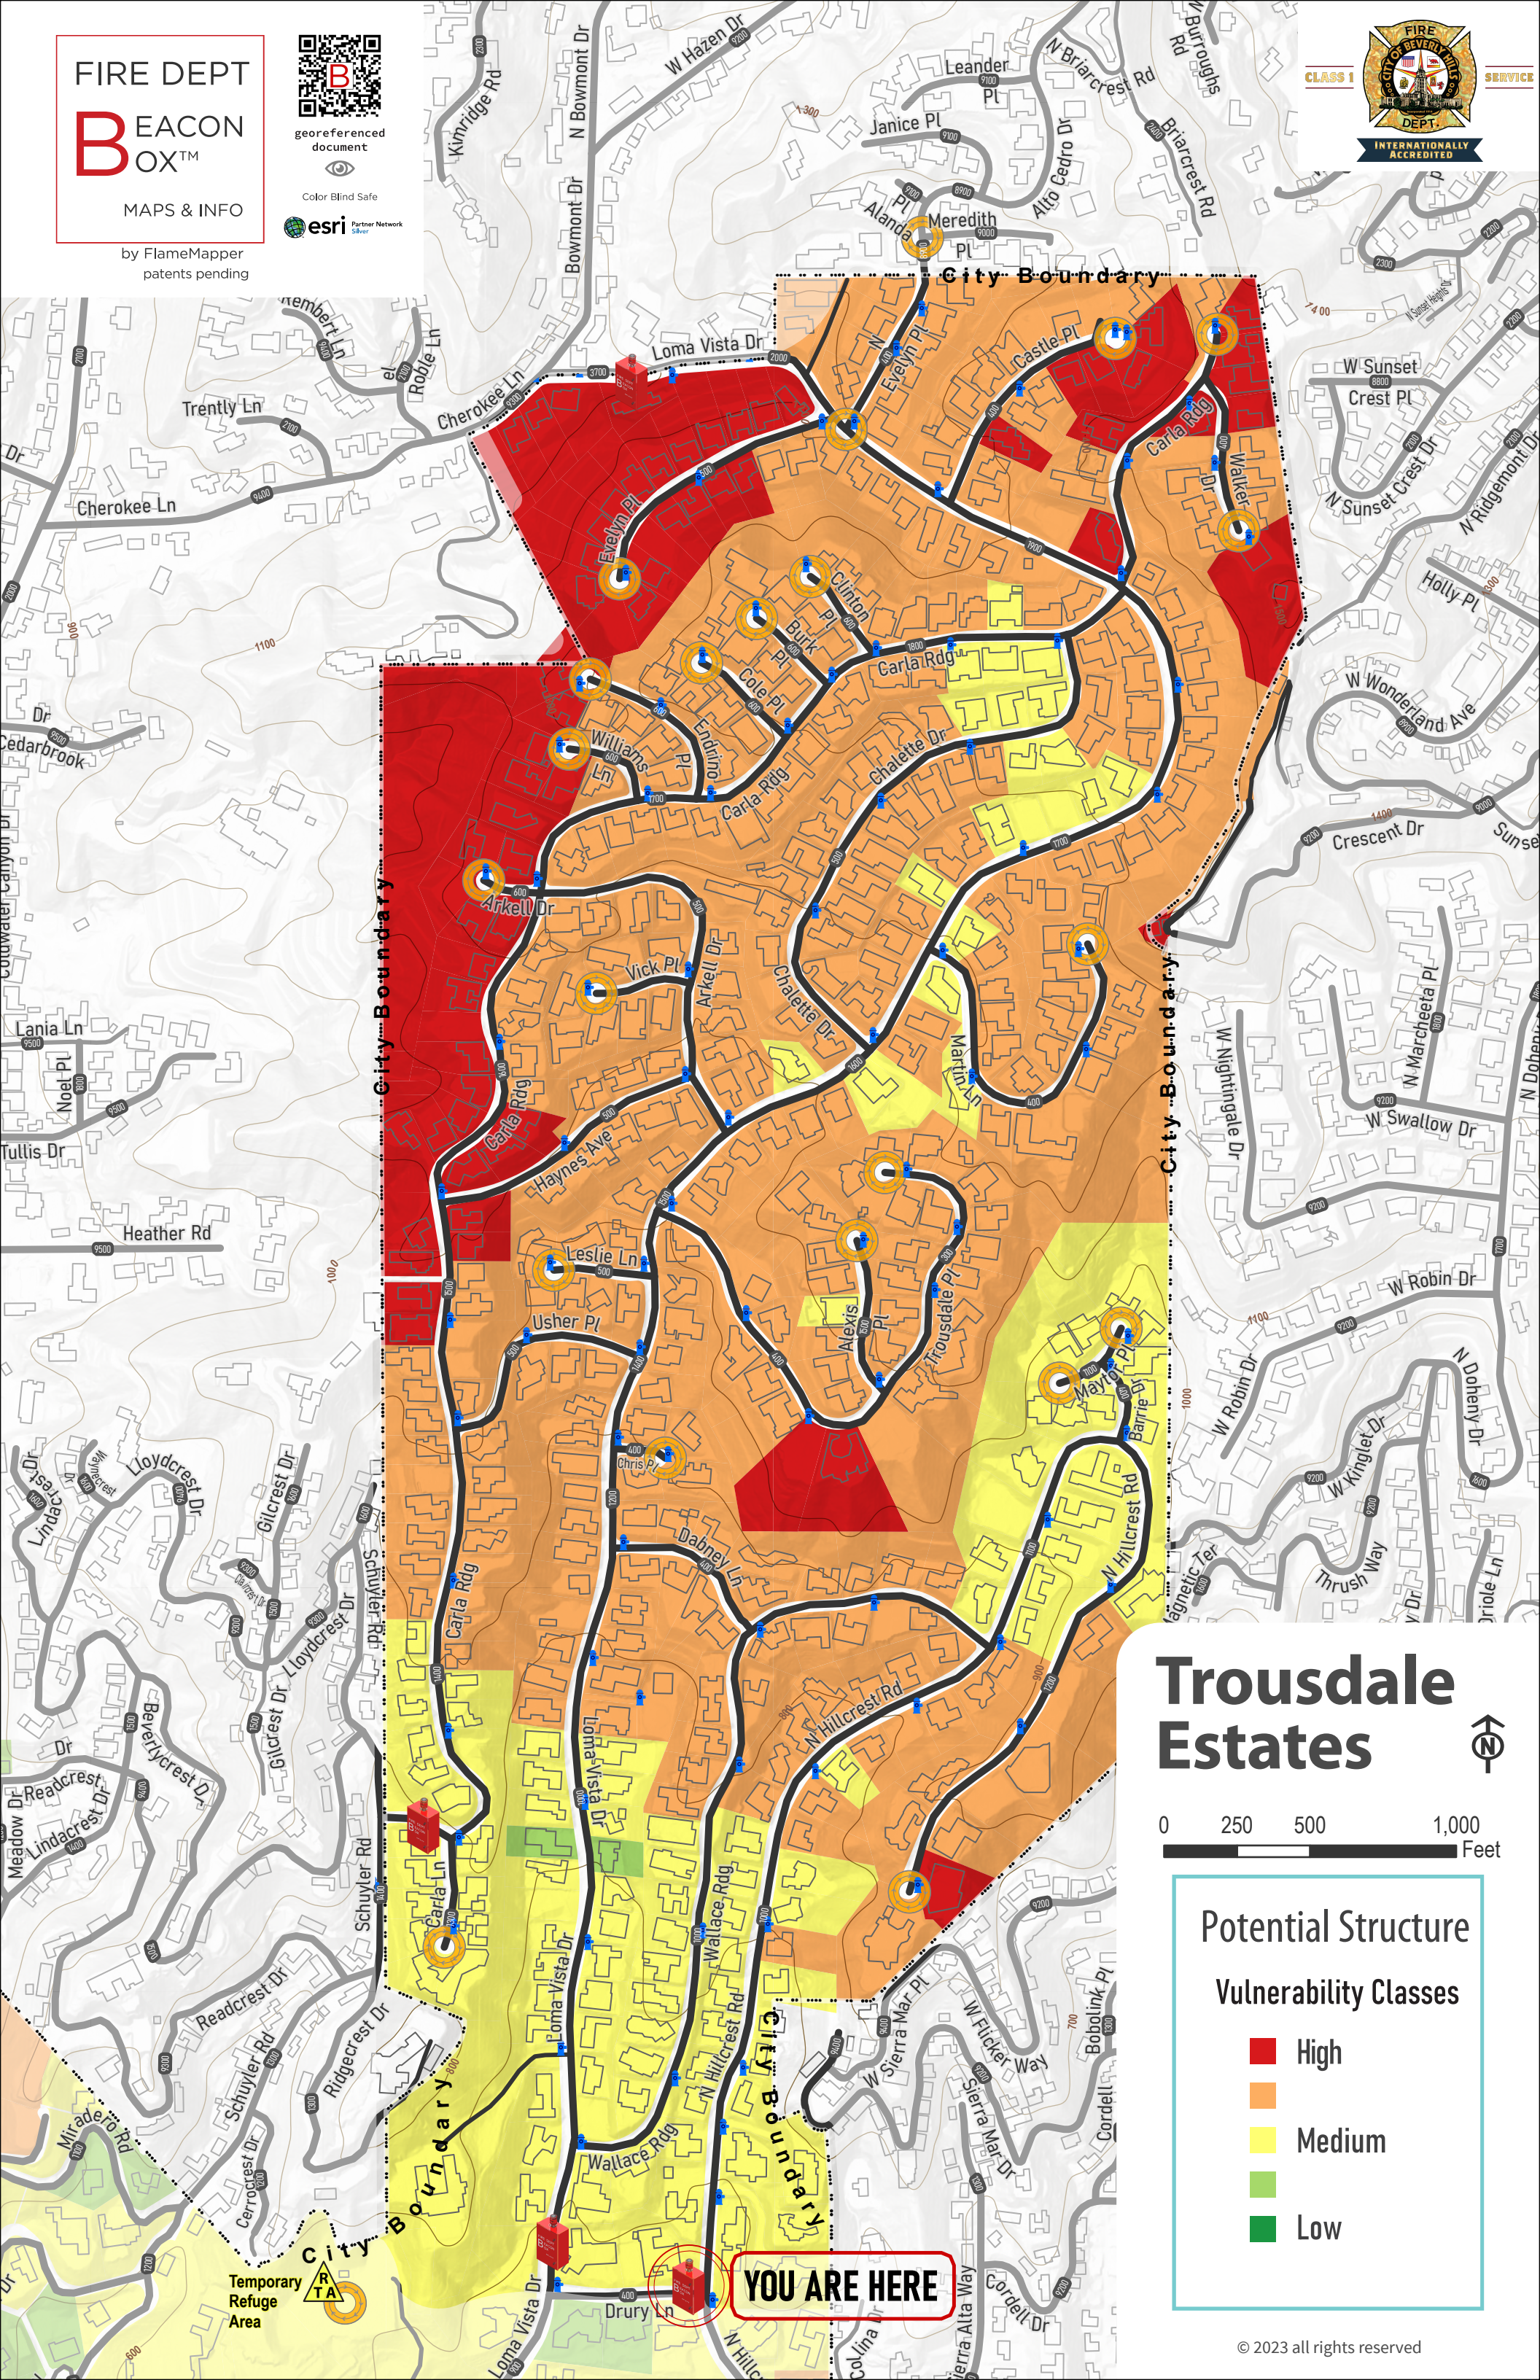

# FIRE DEPT BEACON BOX™

MAPS & INFO

by FlameMapper  
patents pending

## Trousdale Estates

### Potential Structure Vulnerability Classes

- High
- Medium
- Low

**YOU ARE HERE**