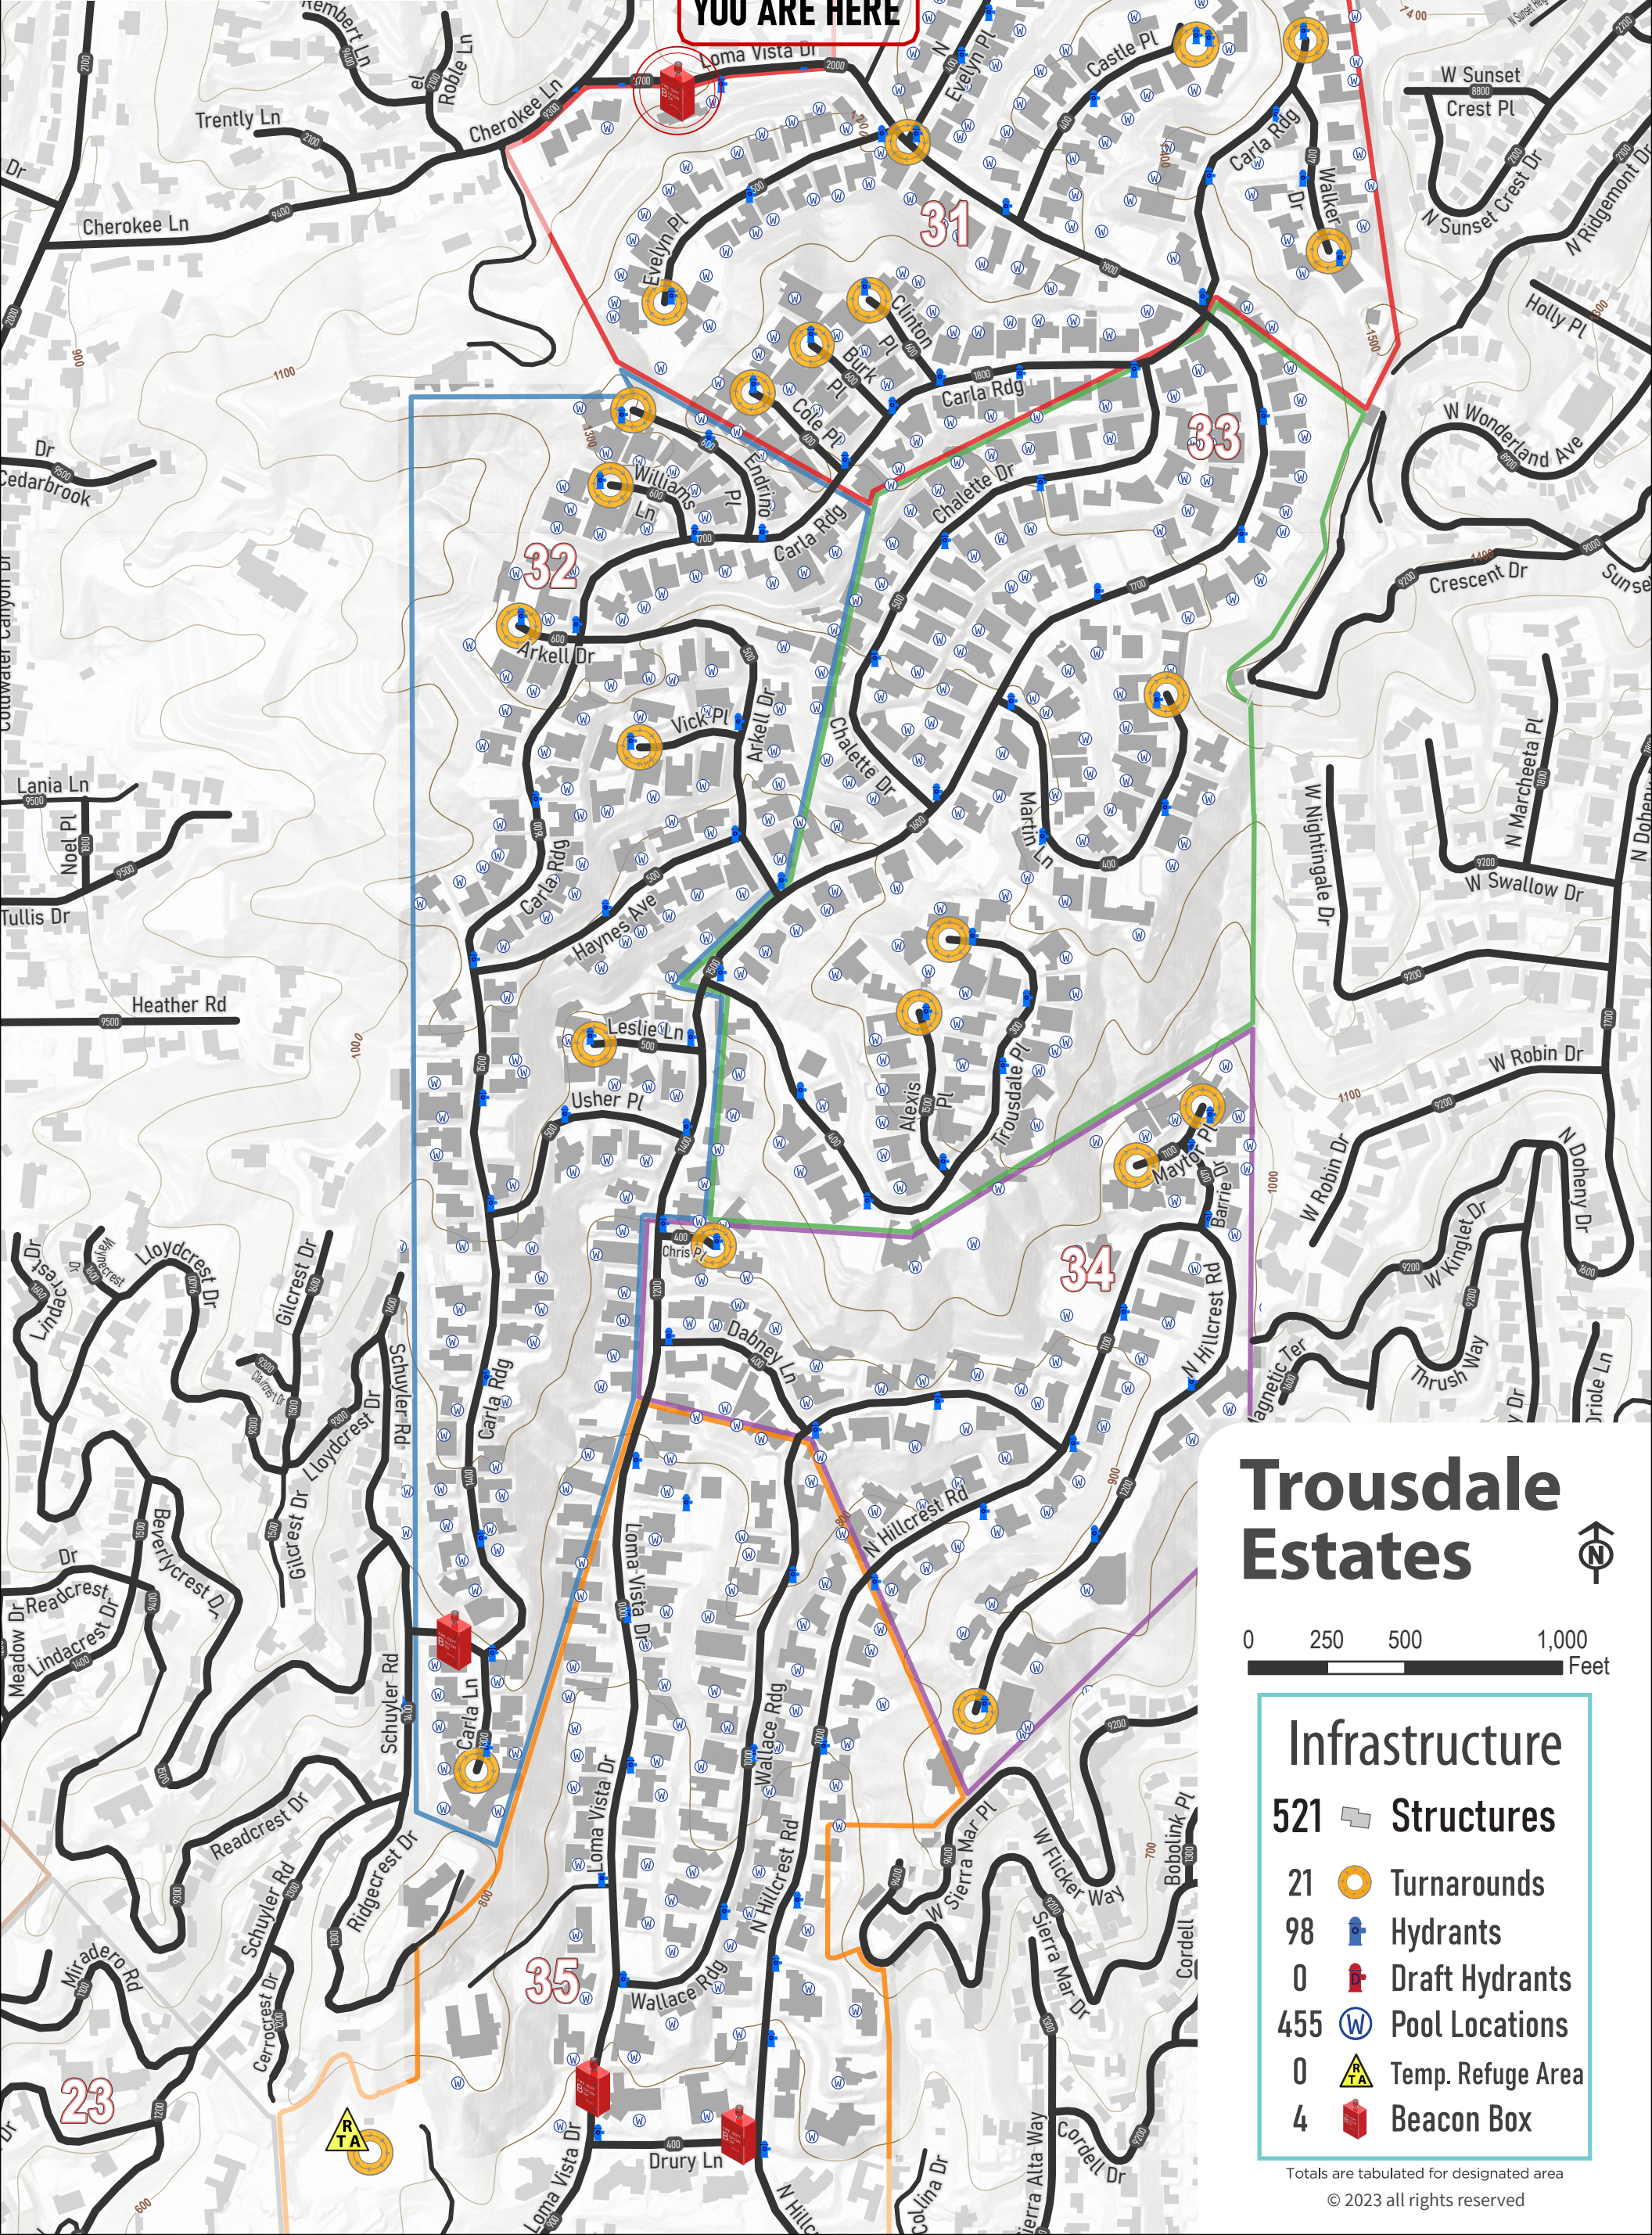

**YOU ARE HERE**

# Trousdale Estates

Infrastructure	
521	Structures
21	Turnarounds
98	Hydrants
0	Draft Hydrants
455	Pool Locations
0	Temp. Refuge Area
4	Beacon Box

Totals are tabulated for designated area  
© 2023 all rights reserved