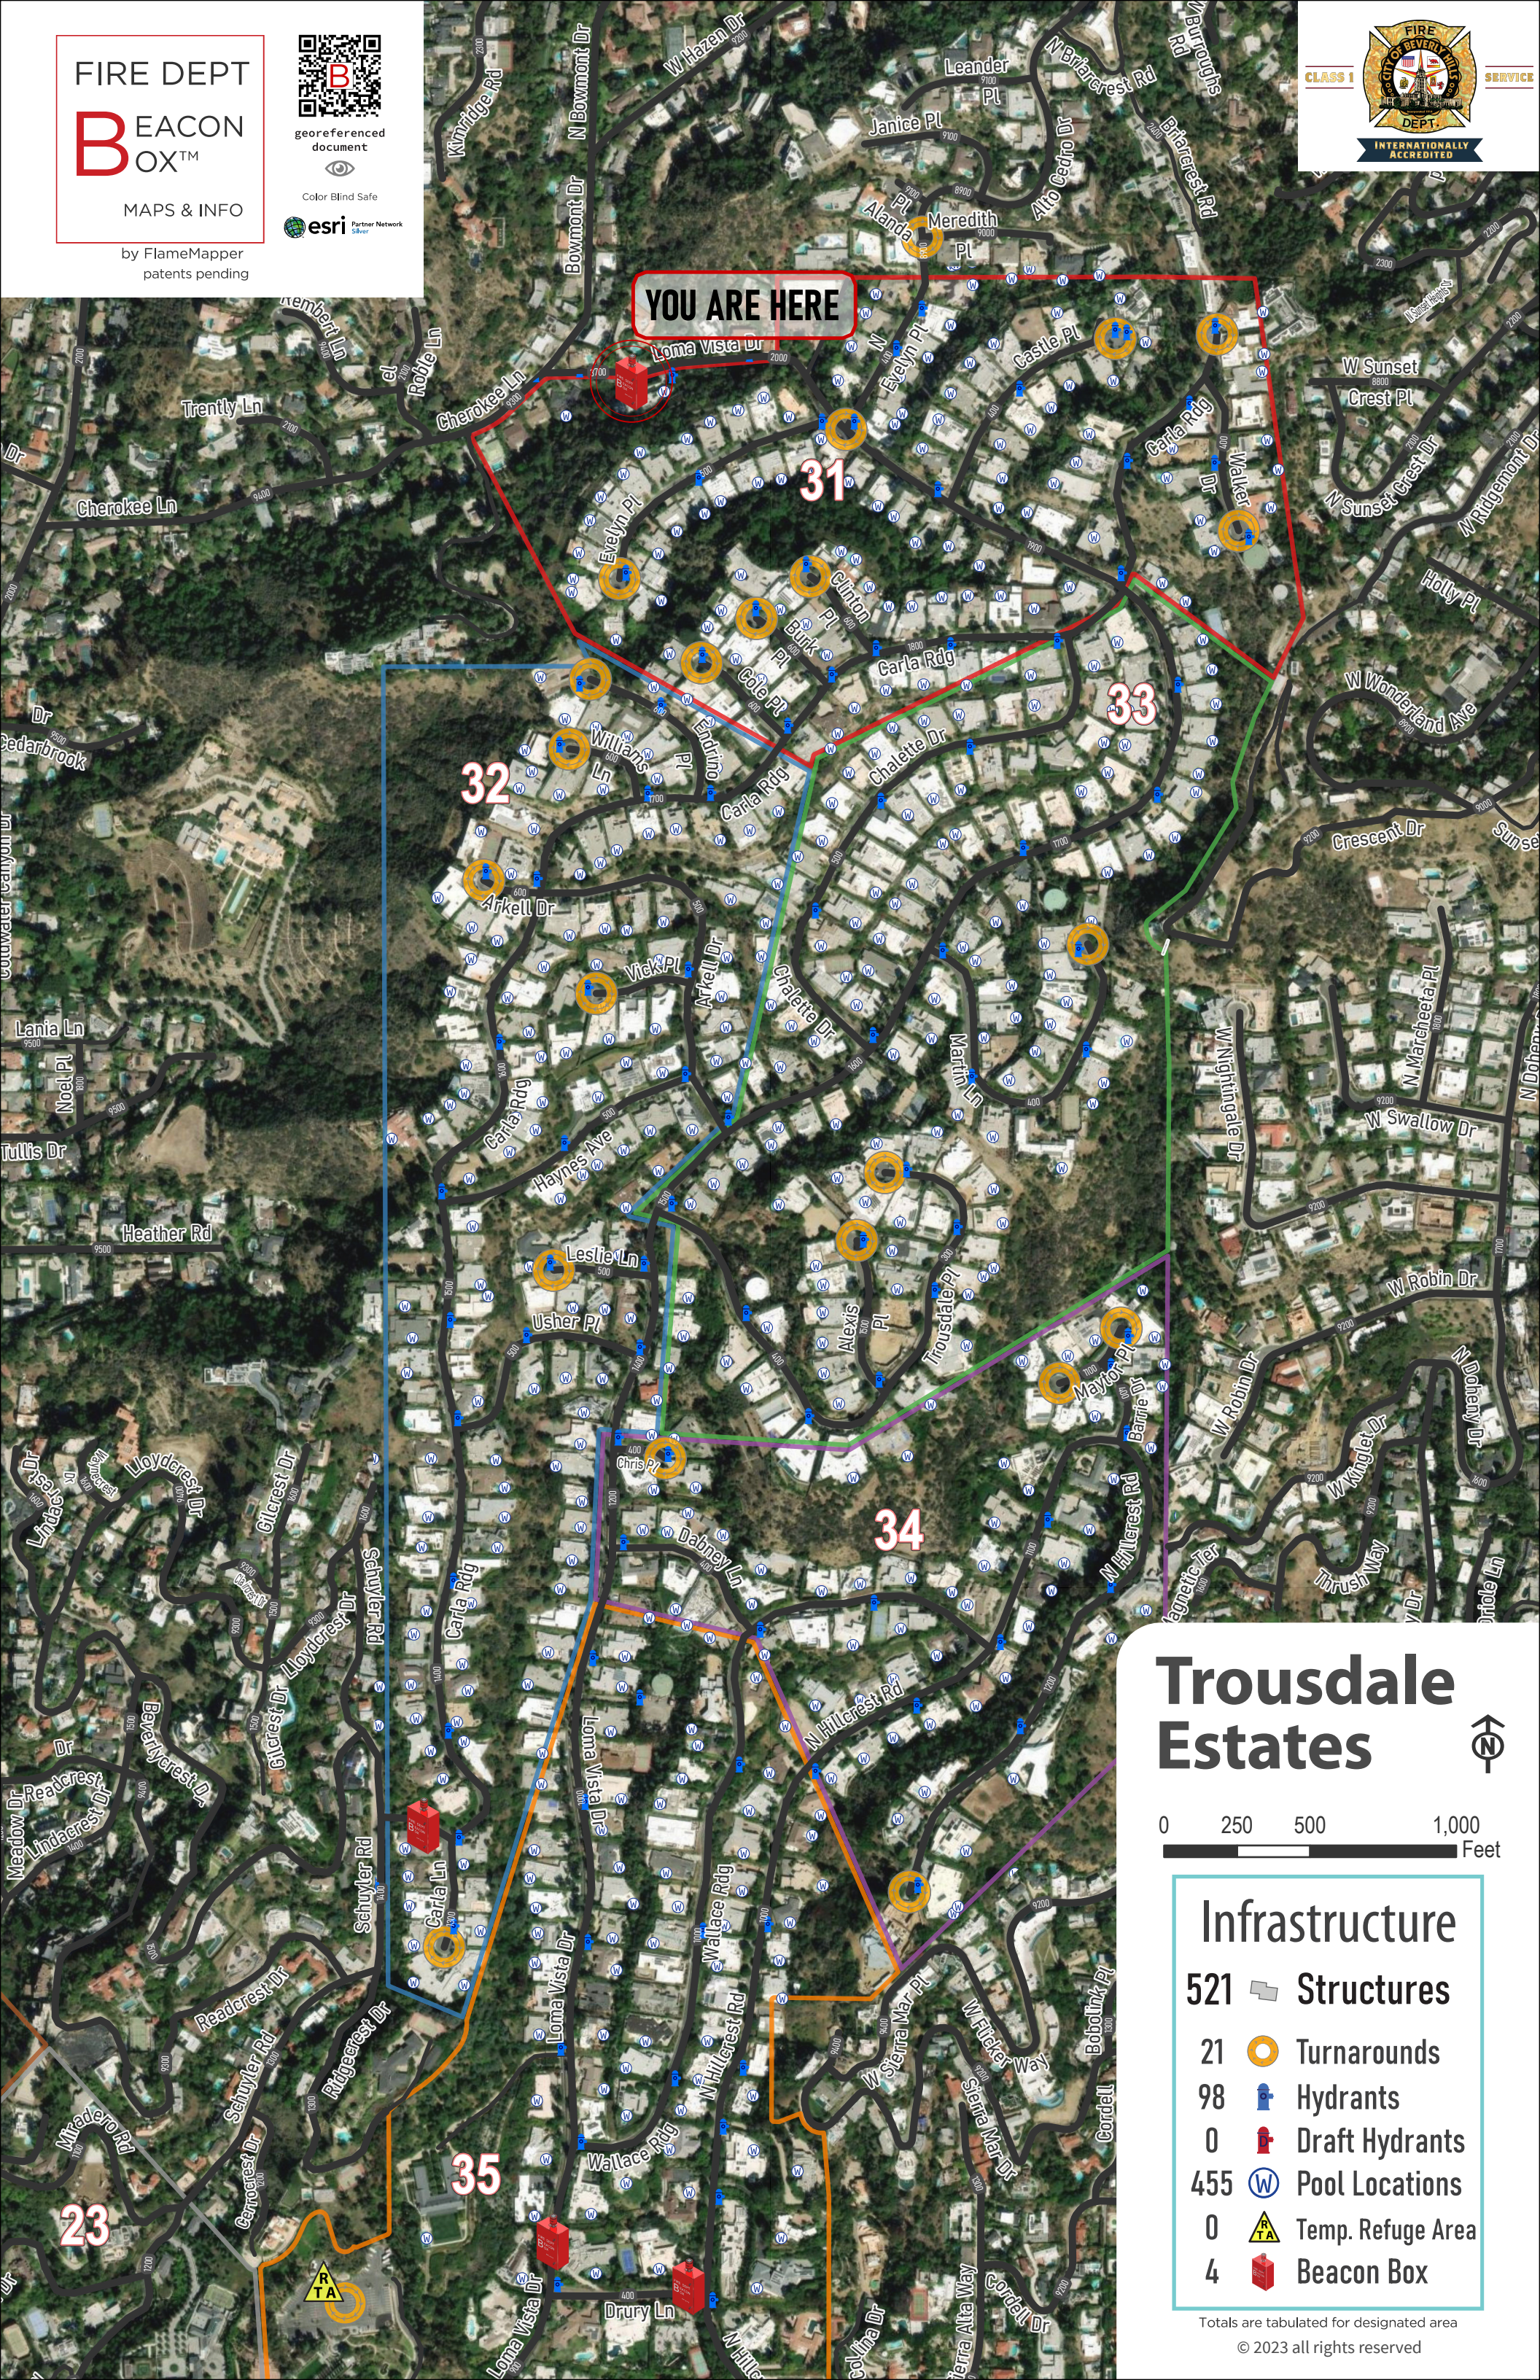

YOU ARE HERE

Trousdale Estates

0 250 500 1,000 Feet

Infrastructure	
521	Structures
21	Turnarounds
98	Hydrants
0	Draft Hydrants
455	Pool Locations
0	Temp. Refuge Area
4	Beacon Box