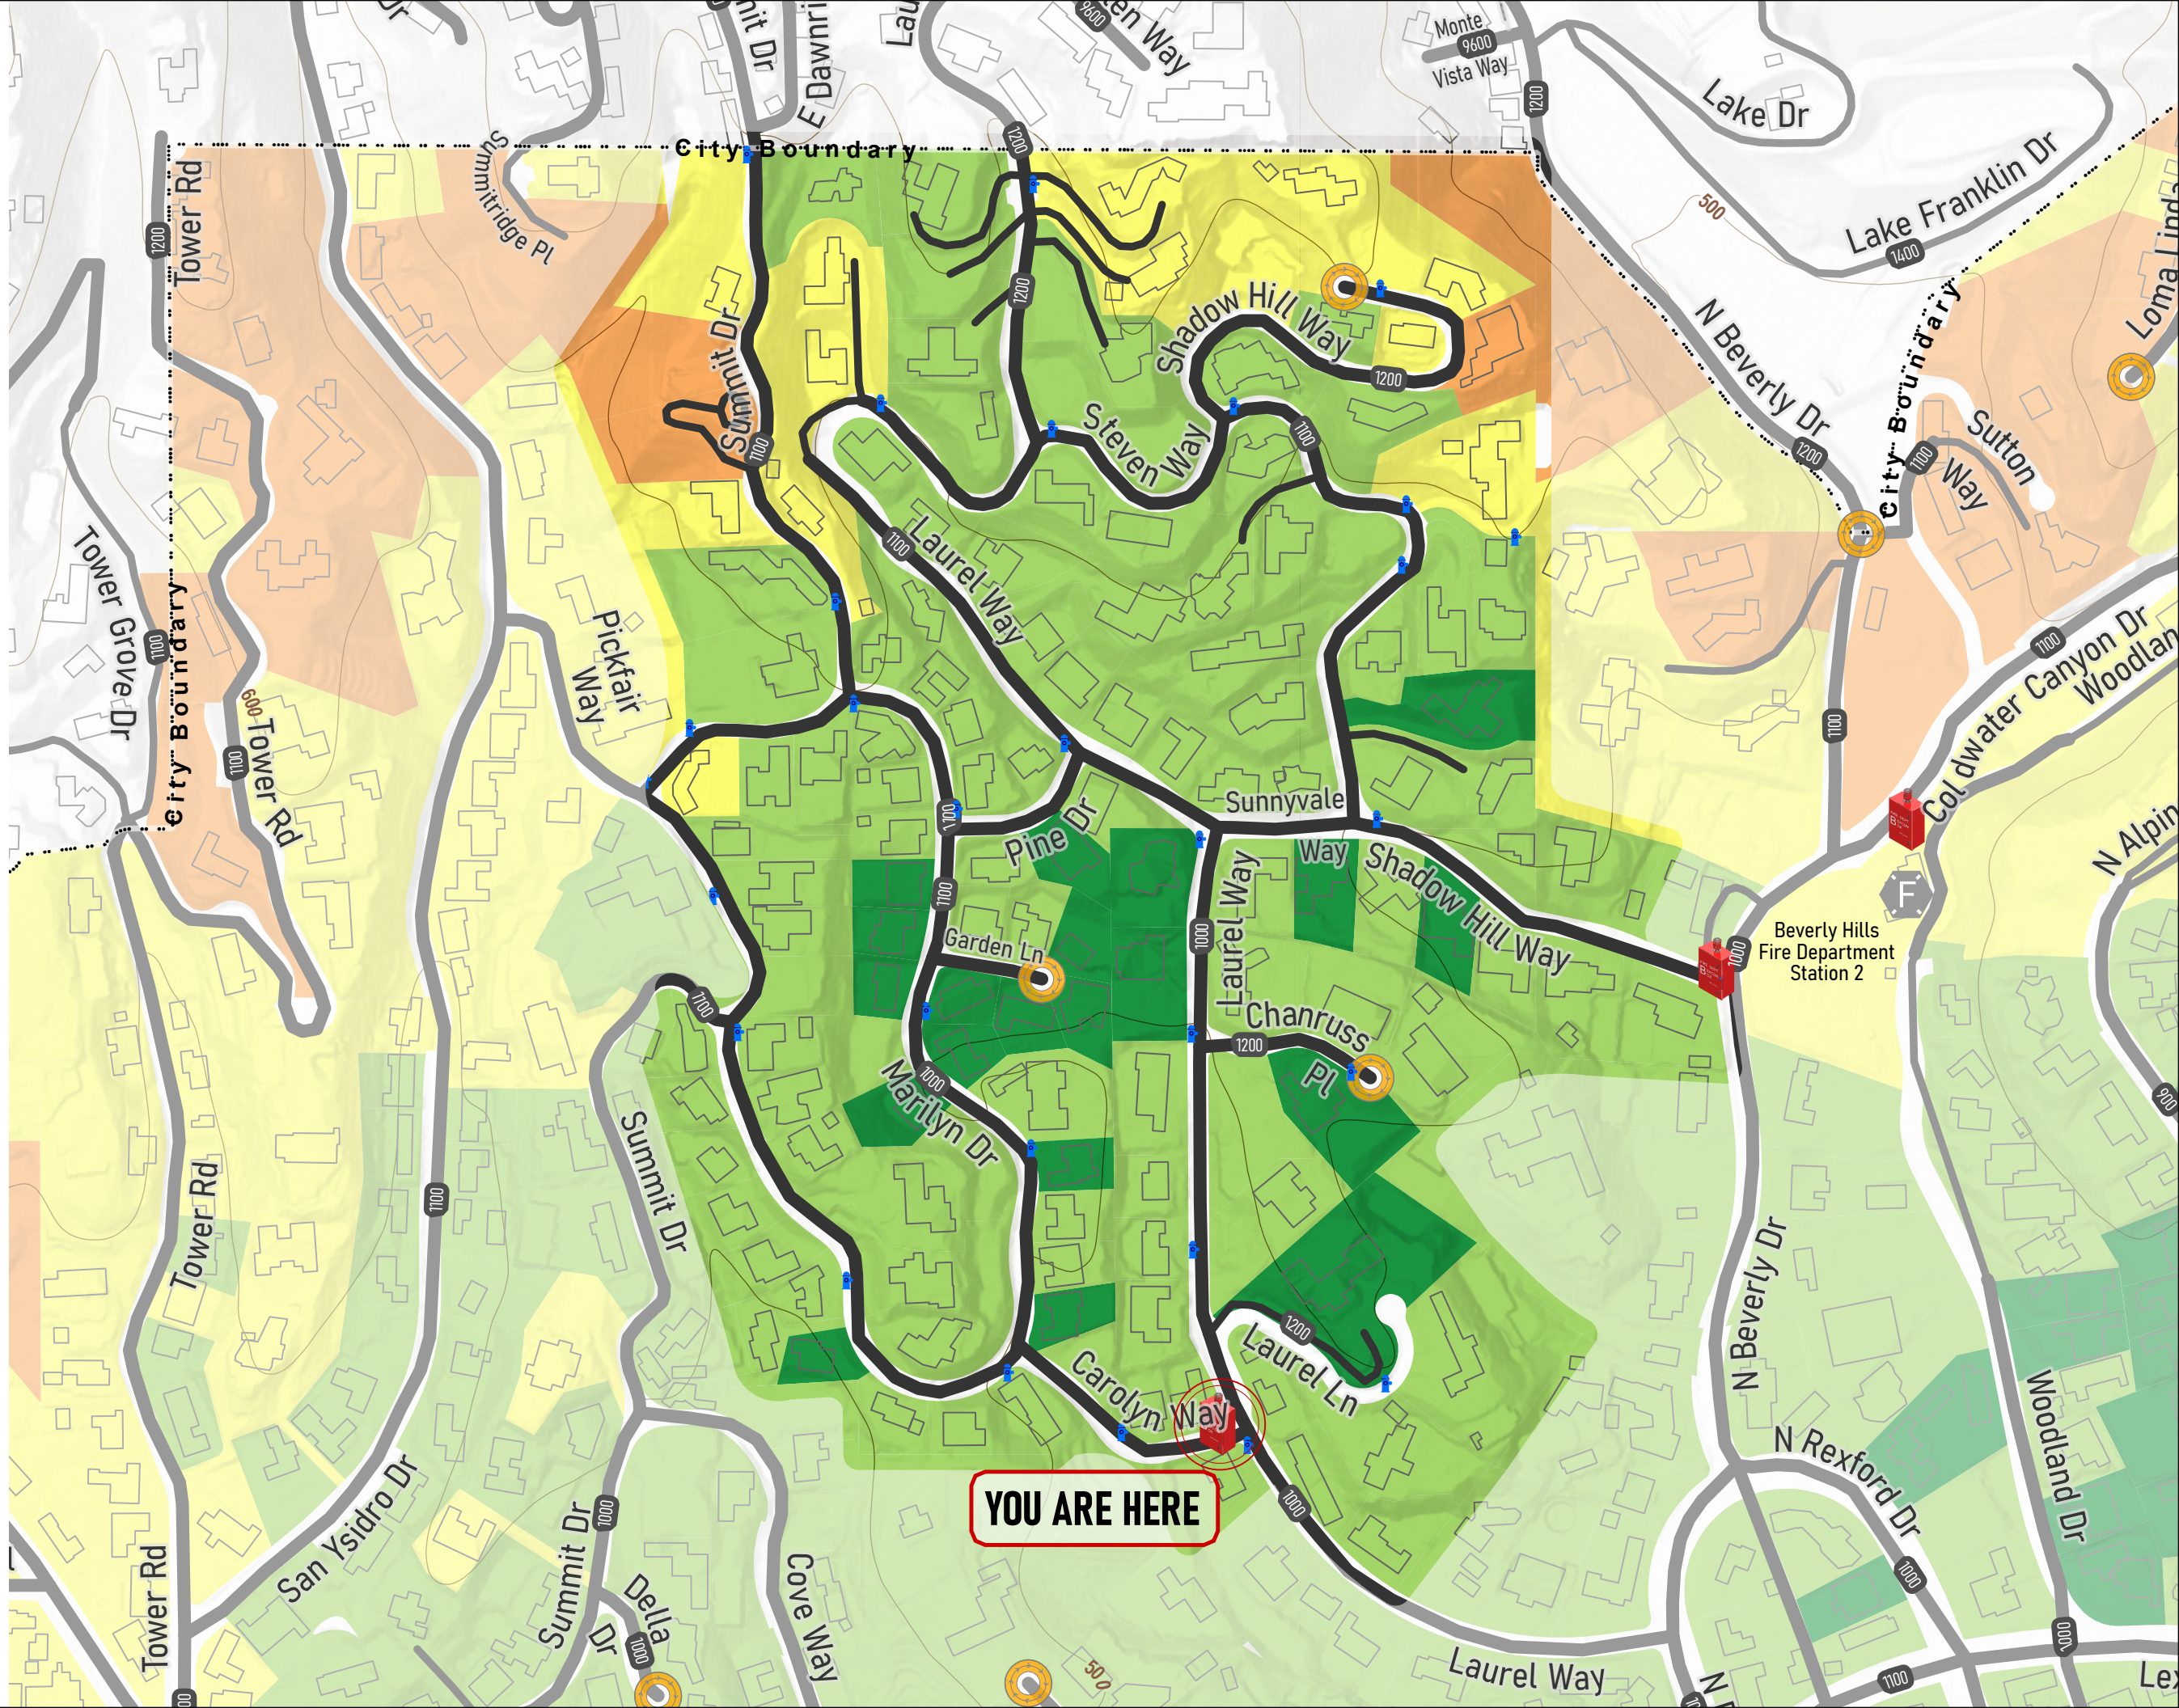

FIRE DEPT
BEACON
BOX™

MAPS & INFO

by FlameMapper
patents pending

georeferenced document

Color Blind Safe

Upper Laurel Way

Potential Structure
Vulnerability Classes

- High
- Medium
- Low

YOU ARE HERE