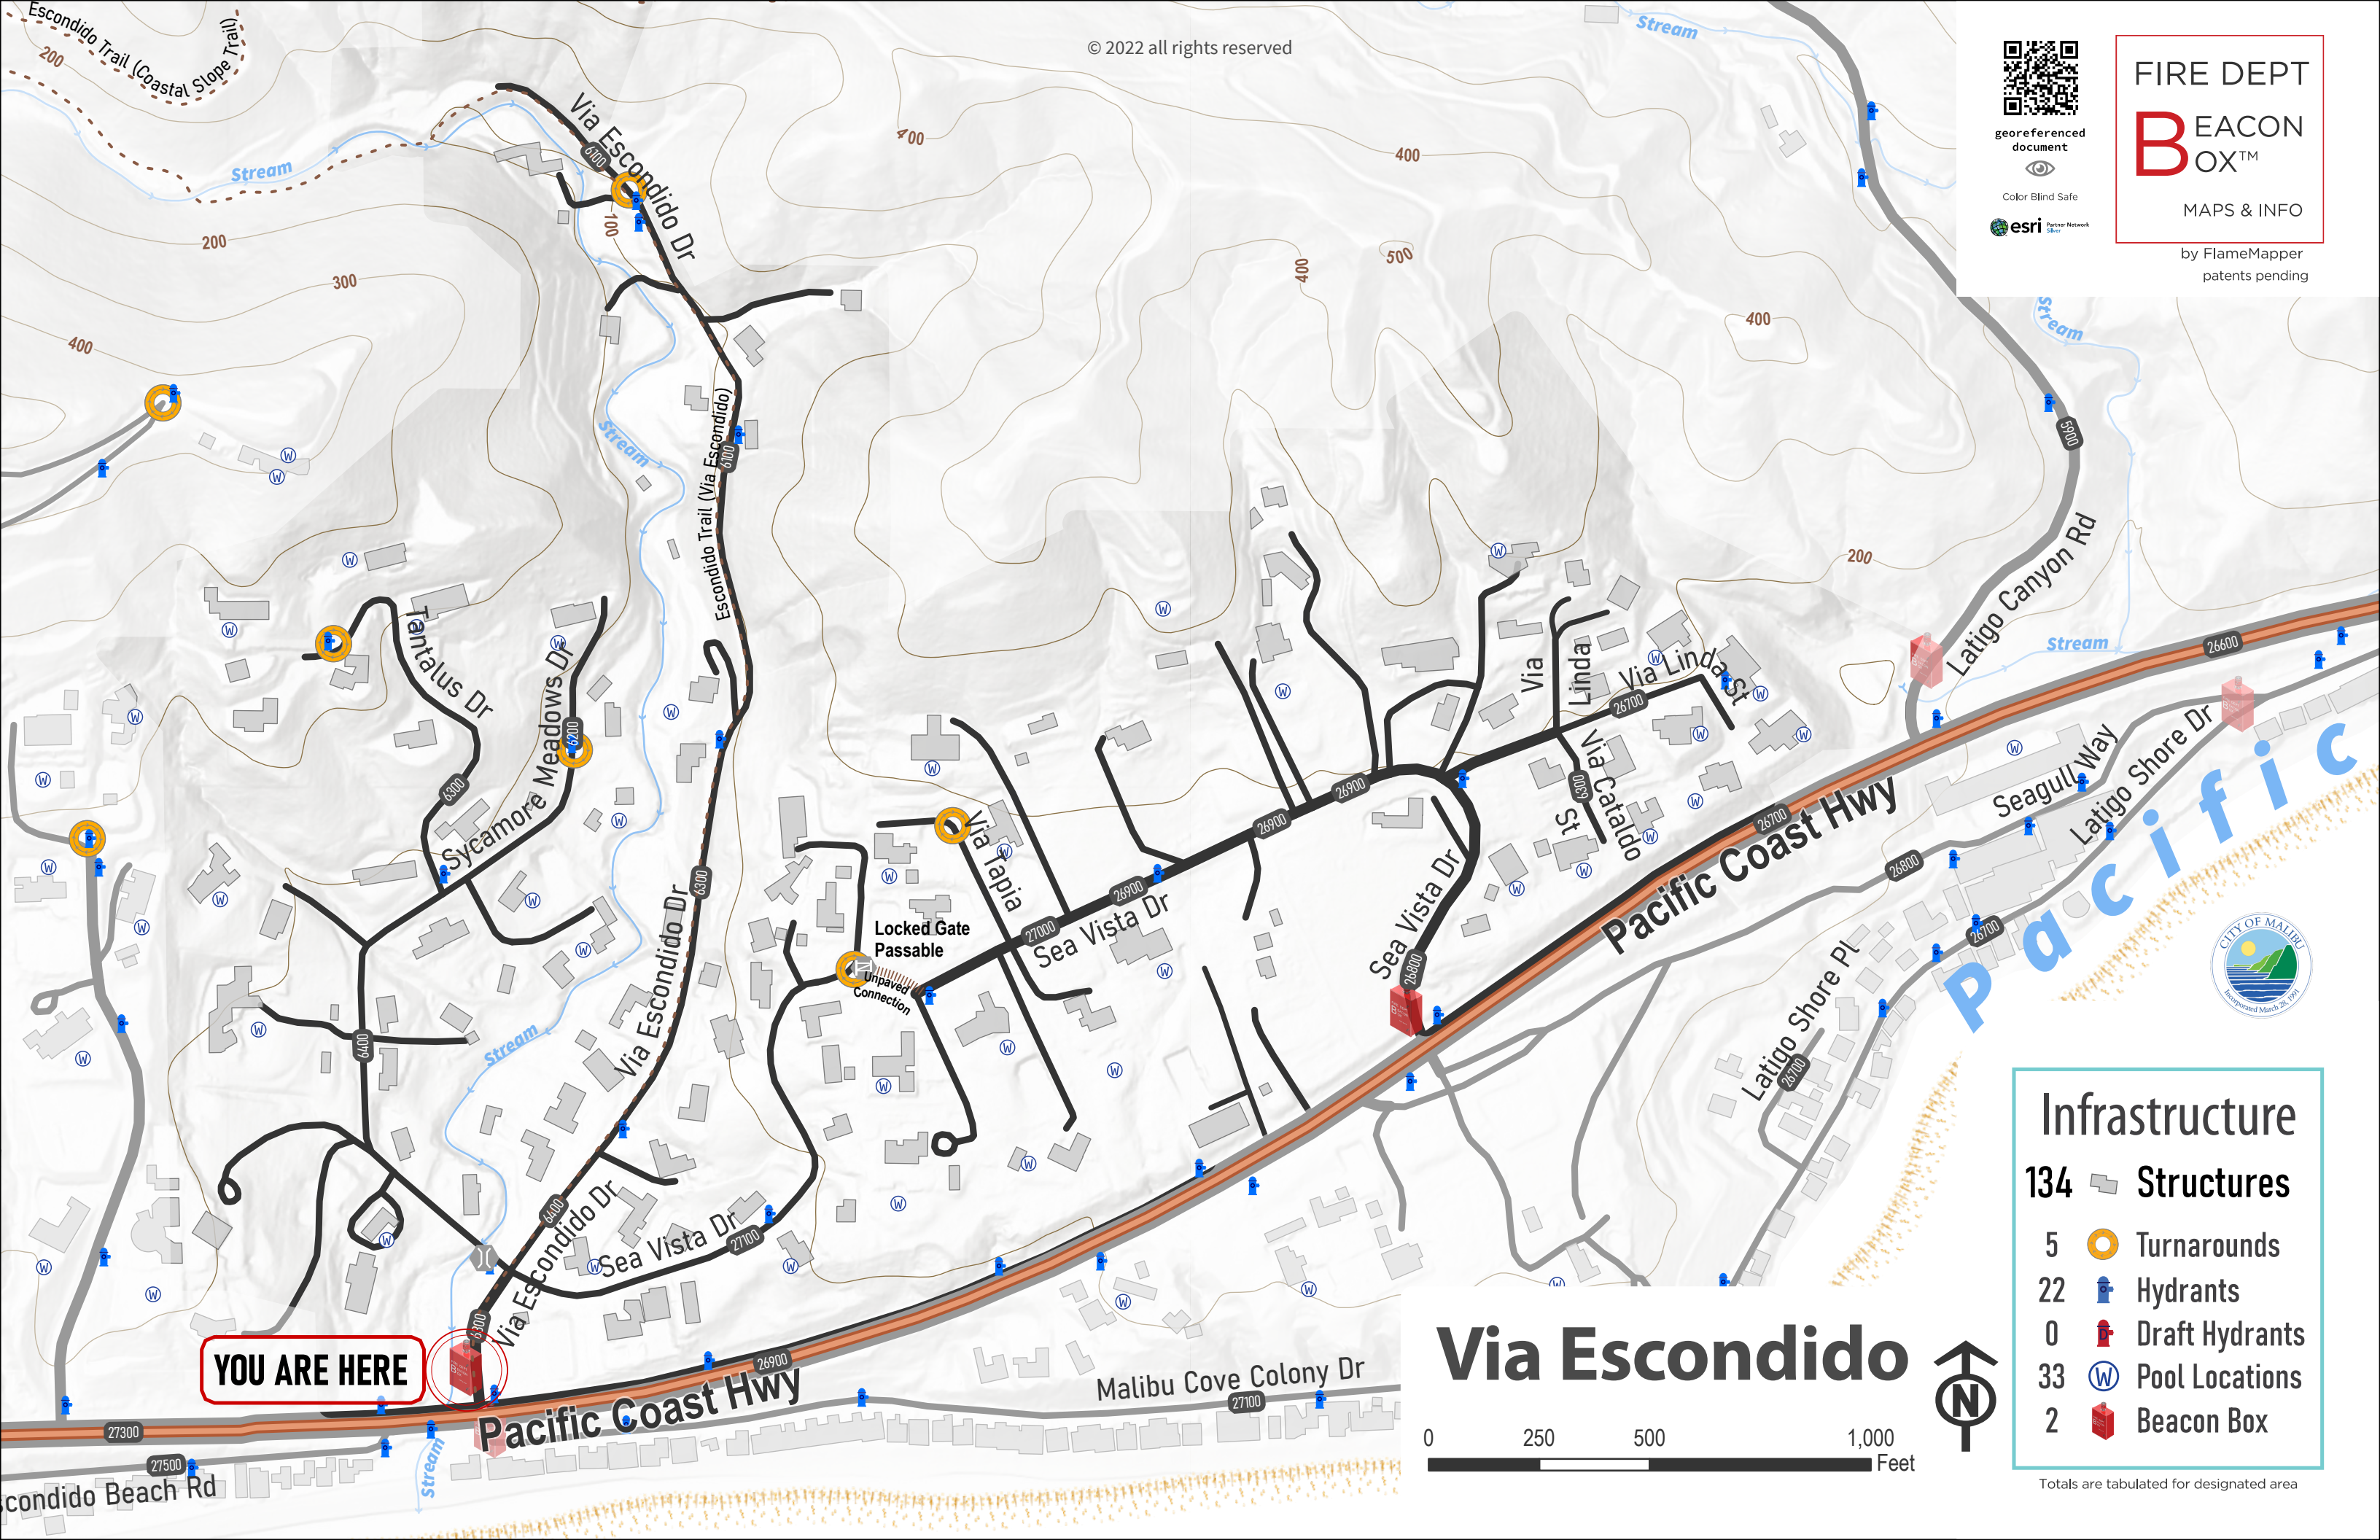

georeferenced document

Color Blind Safe

FIRE DEPT
BEACON
BOX™
 MAPS & INFO

by FlameMapper
patents pending

YOU ARE HERE

Via Escondido

Infrastructure	
134	Structures
5	Turnarounds
22	Hydrants
0	Draft Hydrants
33	Pool Locations
2	Beacon Box

Totals are tabulated for designated area